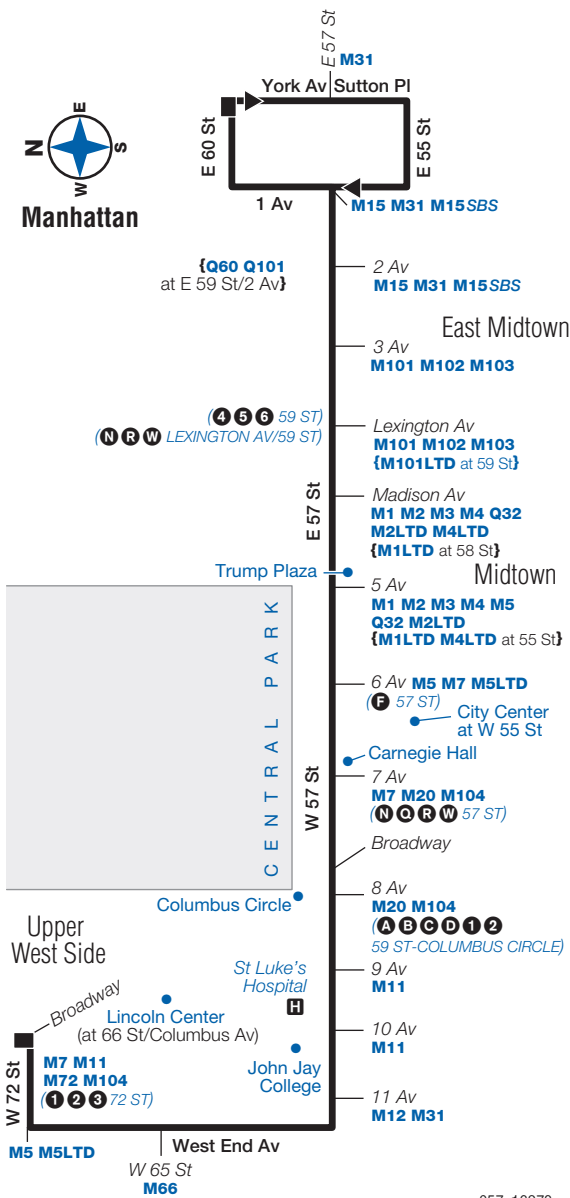

Manhattan

ma057a16273_cs

M57 MAP LEGEND

Local/Limited/SBS Bus Transfers: shown in bold blue type.

■ Terminal

● Point of Interest

(5 STATION NAME)
Subway Connection

For Accessible subway stations, travel directions and other information:

Call 511 or visit www.mta.info