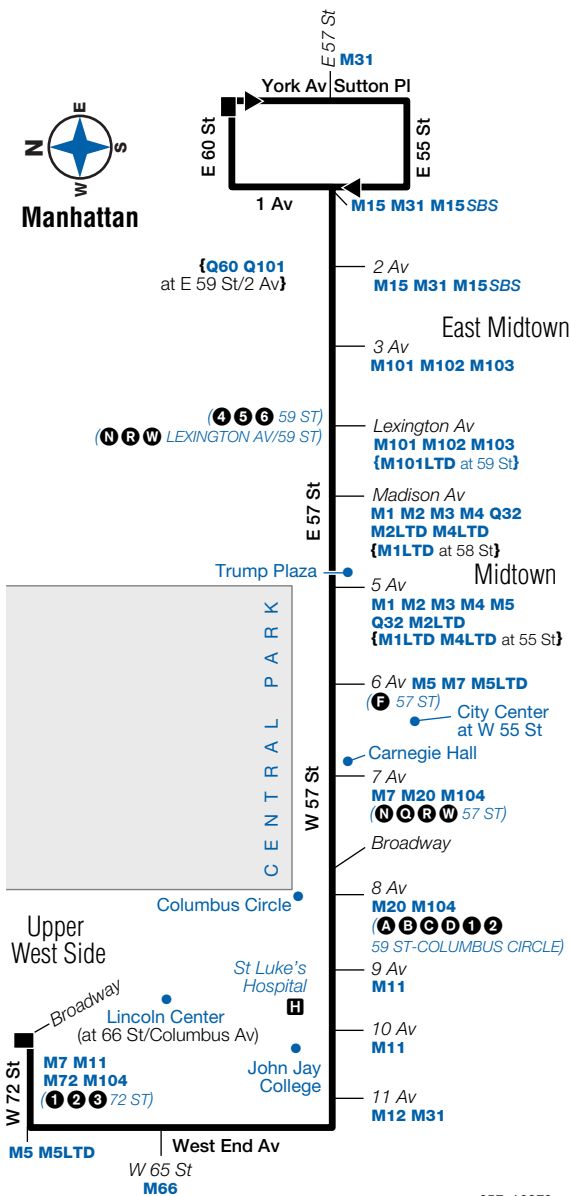

Manhattan

ma057a16273_cs

M57 MAP LEGEND

Local/Limited/SBS Bus Transfers: shown in bold blue type.

■ Terminal

● Point of Interest

(5) STATION NAME

Subway Connection

For Accessible subway stations, travel directions and other information:

Call 511 or visit www.mta.info