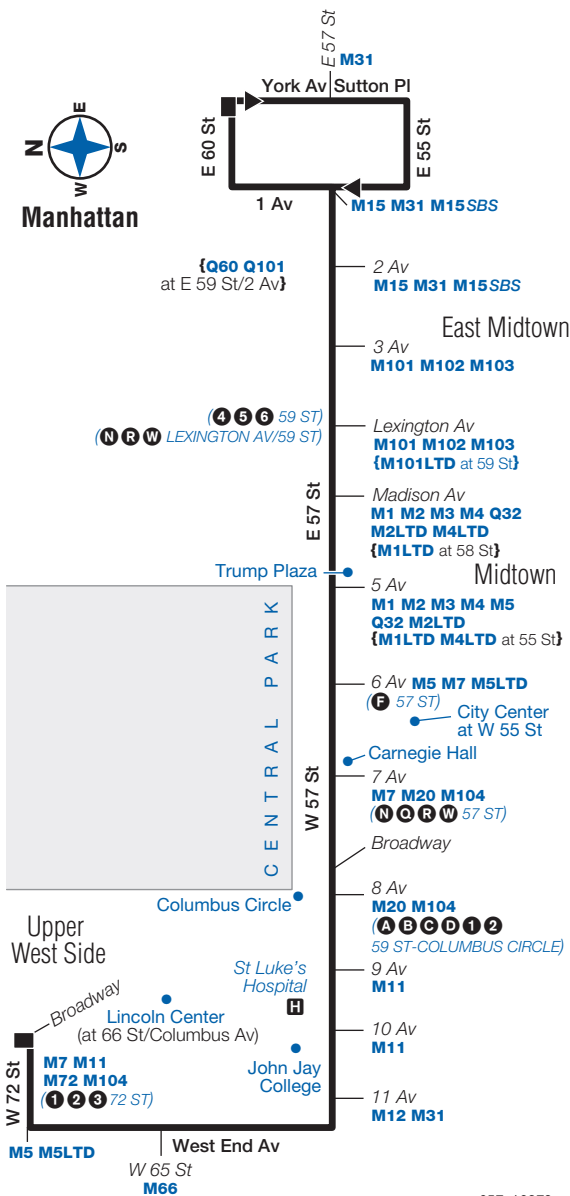

Manhattan

ma057a16273_cs

M57 MAP LEGEND

Local/Limited/SBS Bus Transfers: shown in bold blue type.

■ Terminal

● Point of Interest

(5) STATION NAME

Subway Connection

For Accessible subway stations, travel directions and other information:

Call 511 or visit www.mta.info