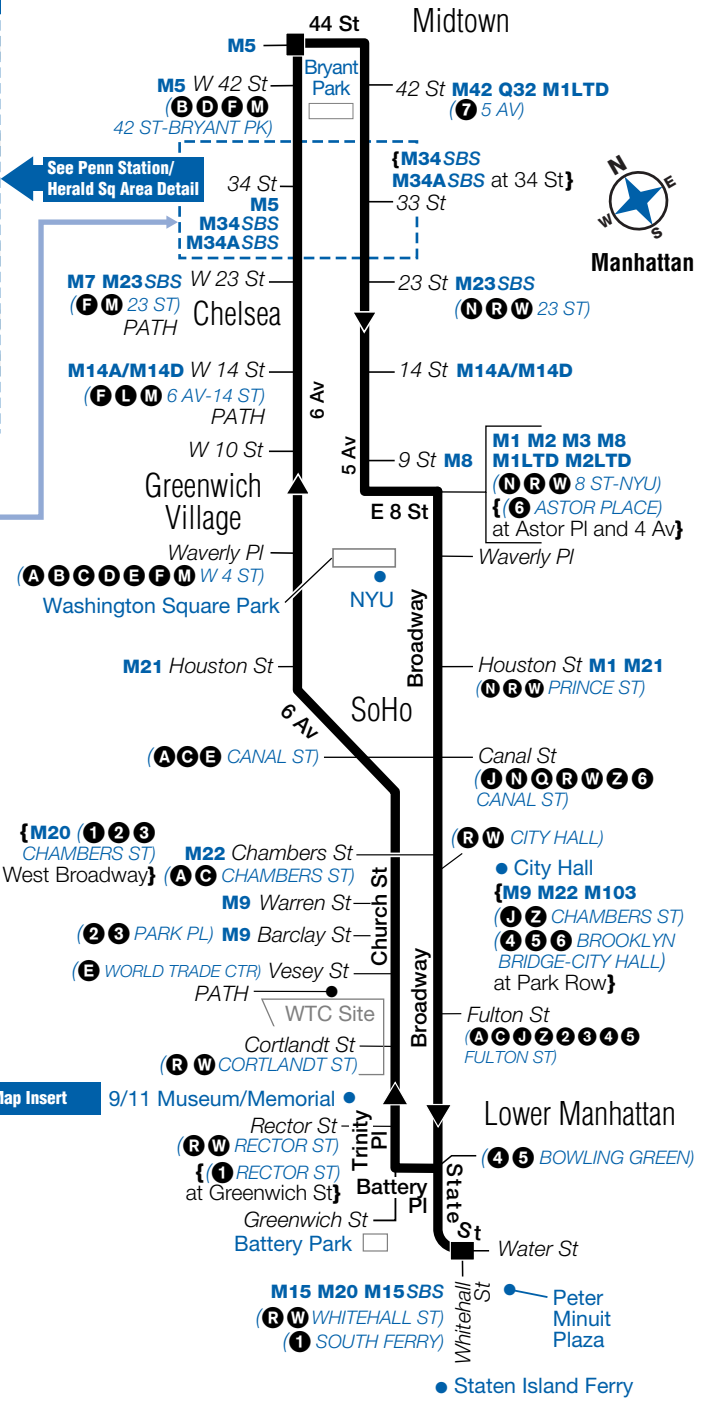

FROM MANHATTAN

{X1 X7 X9 at 5 Av & 36 St}
 {X27 X28 X37 X38 at 5 Av & 37 St}
 {X10 X12 X14 X17 X42 at 5 Av & 32 St}

Express bus schedules available at www.mta.info

ma055a17122_cs

M55 MAP LEGEND

Local/Limited/SBS Bus Transfers: shown in bold blue type.
Express Bus Transfers: shown in bold black type.

	Terminal		MTA LIRR
	STATION NAME		Station Name
	Connecting Subway Line		Point of Interest

For Accessible subway stations, travel directions and other information:

Call 511 or visit www.mta.info