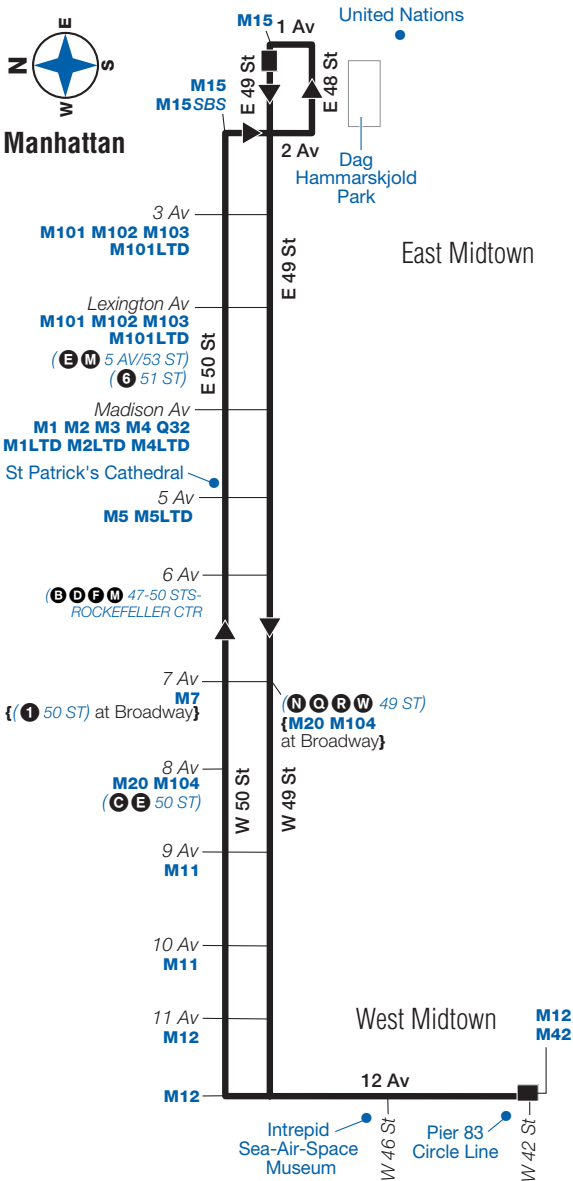

ma050a16273_cs

HUDSON RIVER PARK

M50 MAP LEGEND

Local/Limited/SBS Bus Transfers: shown in bold blue type.

Terminal

Point of Interest

(N STATION NAME)

Subway Connection

For Accessible subway stations, travel directions and other information:

Call 511 or visit www.mta.info