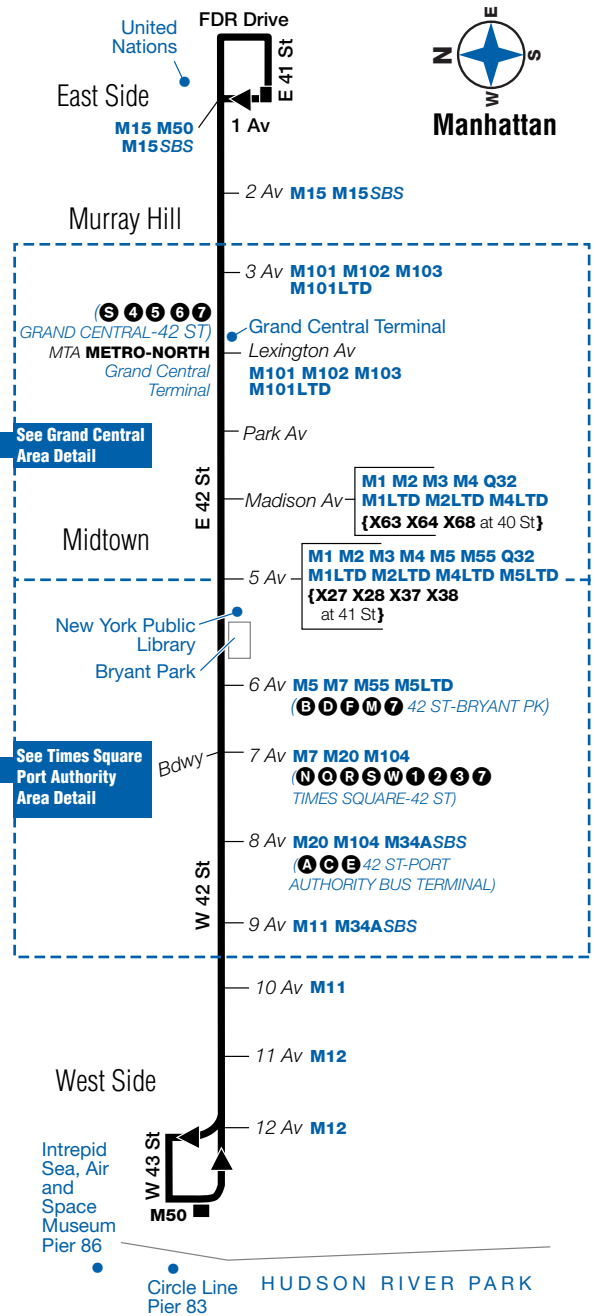

For Accessible subway stations, travel directions and other information:
Call 511 or visit www.mta.info