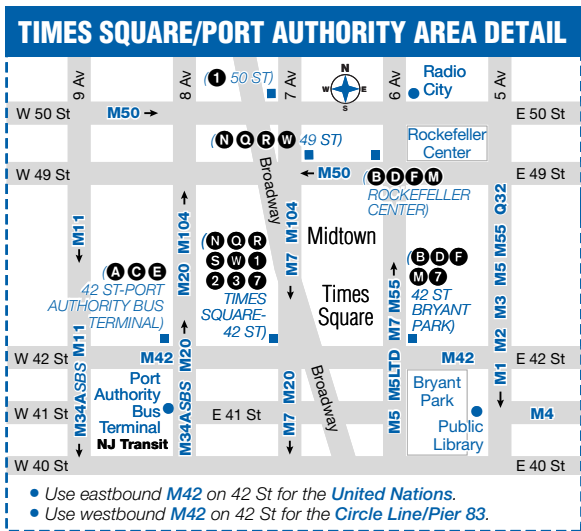

ad_tsqpa_18113

ma042a18141_cs

M42 MAP LEGEND

Local/Limited/SBS Bus Transfers: shown in bold blue type.
Express Bus Transfers: shown in bold black type.

■ Terminal   ④ STATION NAME
Connecting Subway Line

MTA **Metro-North**
Station Name

● Point of Interest