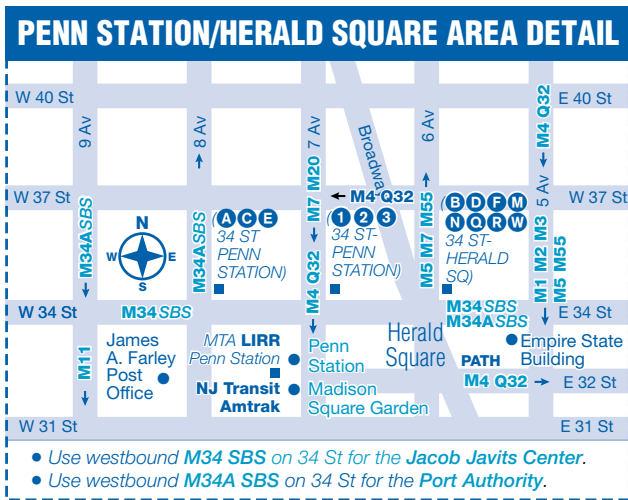

ad_pensbs_16285

ma034s17214_cs

M34/M34A +selectbusservice MAP LEGEND

Local/Limited/SBS Bus Transfers: shown in bold light blue type.
Express Bus Transfers: shown in bold dark blue type.

	Terminal		MTA LIRR Railroad Station
	Stop		M34 SBS
	(A STATION NAME) Subway Connection		M34A SBS
	Point of Interest		M34 SBS Part-time Service