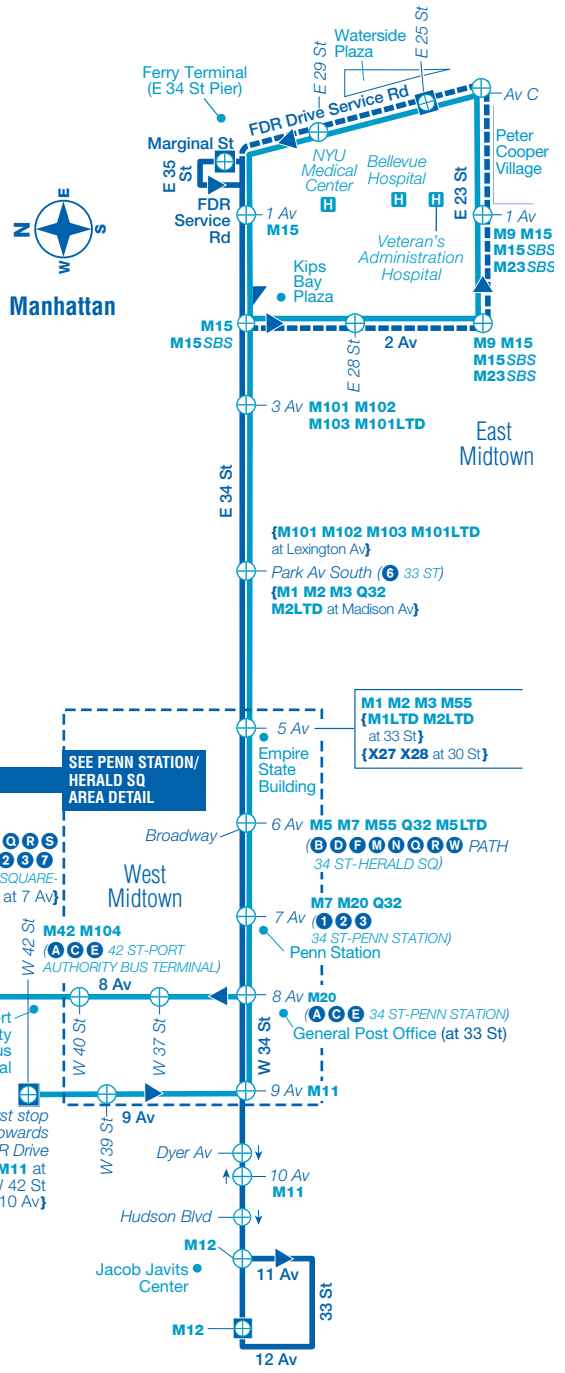

**For Accessible subway stations, travel directions and other information:
Call 511 or visit www.mta.info**