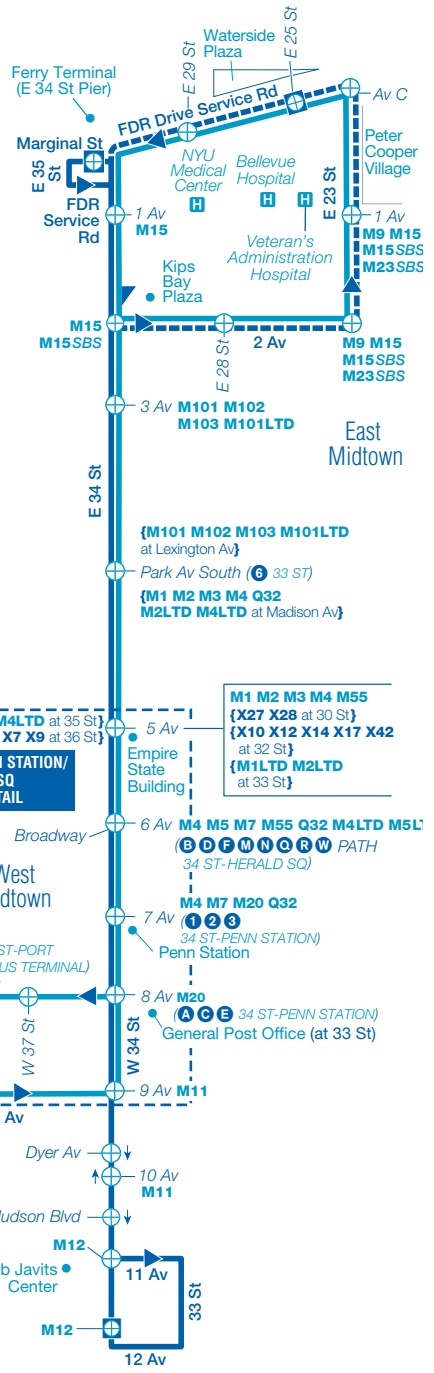

For Accessible subway stations, travel directions and other information:
Call 511 or visit www.mta.info