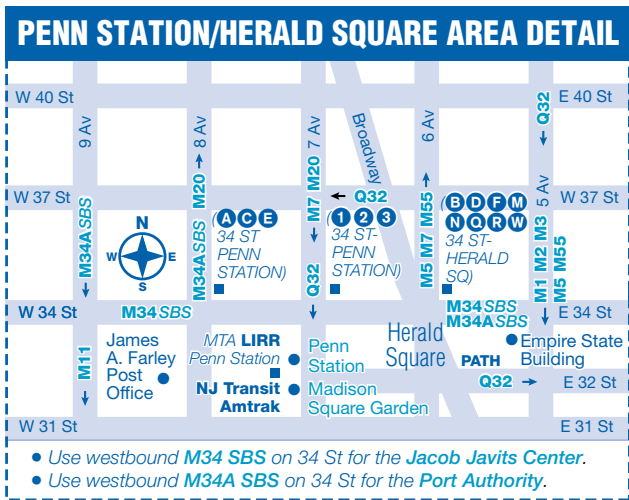

ad_pensbs_18113

ma034s18137_cs

M34/M34A +selectbusservice MAP LEGEND

Local/Limited/SBS Bus Transfers: shown in bold light blue type.
Express Bus Transfers: shown in bold dark blue type.

	Terminal		MTA LIRR Railroad Station
	Stop		M34 SBS
	(A STATION NAME) Subway Connection		M34A SBS
	Point of Interest		M34 SBS Part-time Service