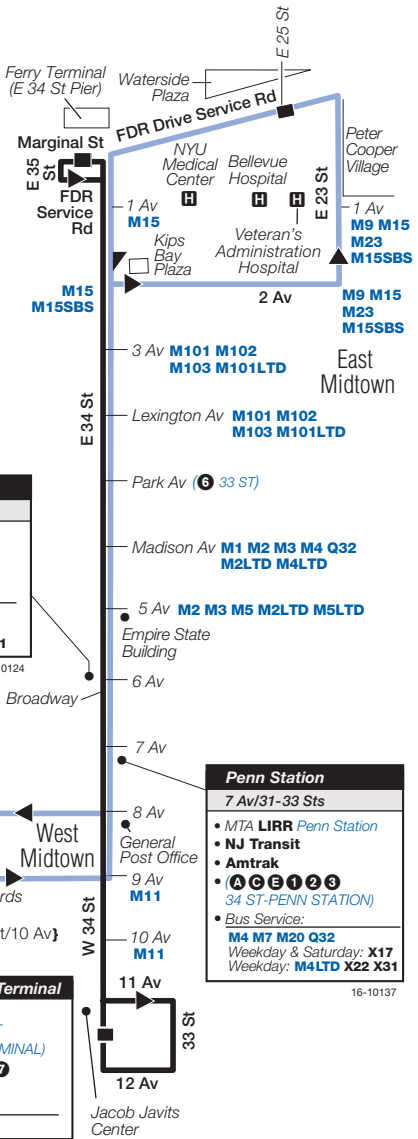

M34/M16 LEGEND

- Terminal
- (A STATION NAME) Subway Connection
- MTA LIRR Railroad Station
- M15 Bus Transfer Point
- X17 Express Bus
- M16 Service
- M34 Service

For subway and rail station accessibility, please see The Map, subway timetables, or www.mta.info.

For travel information, call 718-330-1234
or visit www.mta.info