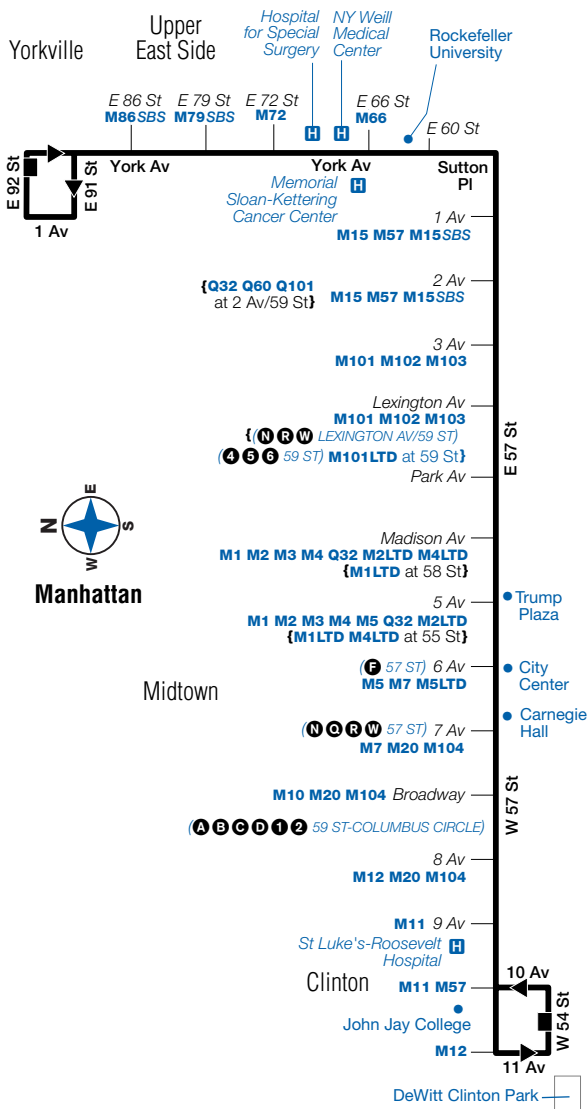

ma031a17080_cs

M31 MAP LEGEND

Local/Limited/SBS Bus Transfers: shown in bold blue type.

Terminal

Point of Interest

(**N** STATION NAME)

Subway Connection

For Accessible subway stations, travel directions and other information:

Call 511 or visit www.mta.info