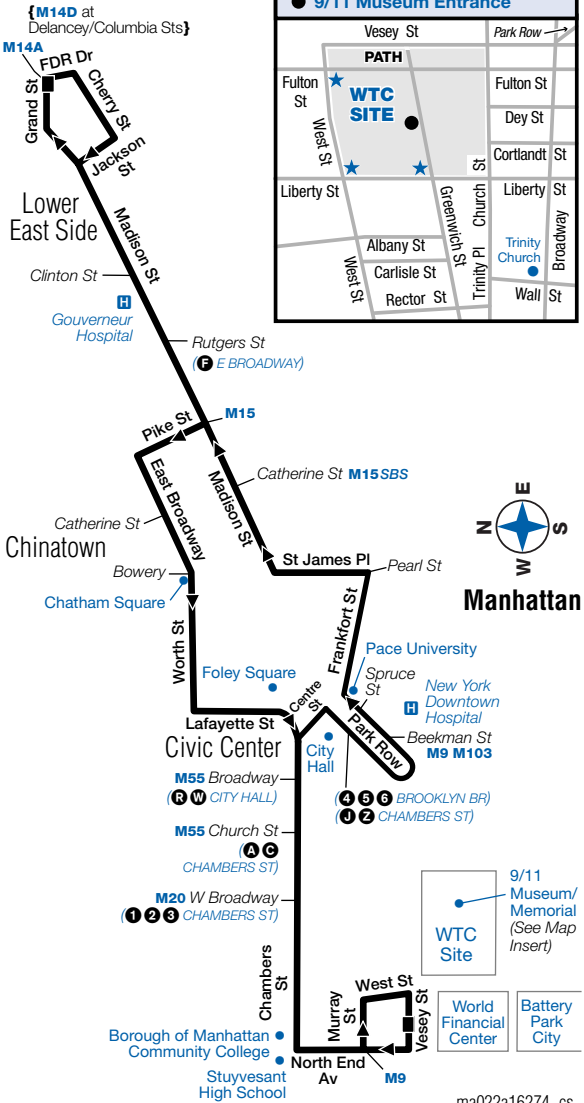

M22 Sunday Service

From Lower East Side to Battery Park City

Lower E Side Grand St/ FDR Drive	Lower E Side Madison St/ Rutgers St	Chatham Sq Worth St/ Bowery	Civic Ctr Chambers St/ Broadway	Battery Pk City Vesey St/ North End Av
7:00	7:05	7:10	7:14	7:21
7:30	7:35	7:40	7:44	7:51
8:00	8:05	8:10	8:14	8:21
8:30	8:35	8:40	8:44	8:51
9:00	9:07	9:13	9:18	9:25
9:20	9:27	9:33	9:38	9:45
9:40	9:47	9:53	9:58	10:05
10:00	10:07	10:13	10:18	10:25
10:20	10:27	10:33	10:38	10:45
10:40	10:47	10:53	10:58	11:05
11:00	11:07	11:14	11:19	11:28
11:20	11:27	11:34	11:39	11:48
11:40	11:47	11:54	11:59	12:08
12:00	12:07	12:14	12:19	12:28
12:20	12:27	12:34	12:39	12:48
12:40	12:47	12:54	12:59	1:08
1:00	1:07	1:14	1:19	1:28
1:20	1:27	1:34	1:39	1:48
1:40	1:47	1:54	1:59	2:08
2:00	2:07	2:14	2:19	2:28
2:20	2:27	2:34	2:39	2:48
2:40	2:47	2:54	2:59	3:08
3:00	3:07	3:14	3:19	3:28
3:20	3:27	3:34	3:39	3:48
3:40	3:47	3:54	3:59	4:08
4:00	4:07	4:14	4:19	4:28
4:20	4:27	4:34	4:39	4:48
4:40	4:47	4:54	4:59	5:08
5:00	5:06	5:12	5:17	5:25
5:20	5:26	5:32	5:37	5:45
5:40	5:46	5:52	5:57	6:05
6:00	6:06	6:12	6:17	6:25
6:30	6:36	6:42	6:47	6:55
7:00	7:06	7:12	7:17	7:25
7:30	7:35	7:40	7:44	7:52
8:00	8:05	8:10	8:14	8:22
8:30	8:35	8:40	8:44	8:52
9:00	9:05	9:10	9:14	9:22
9:30	9:35	9:40	9:44	9:52
10:00	10:05	10:10	10:14	10:22

9/11 MUSEUM/MEMORIAL

★ Memorial Entrances

Liberty St and Greenwich St
 Liberty St and West St
 West St and Fulton St

● 9/11 Museum Entrance

ma022a16274_cs

M22 MAP LEGEND

Local/Limited/SBS Bus Transfers: shown in bold blue type.