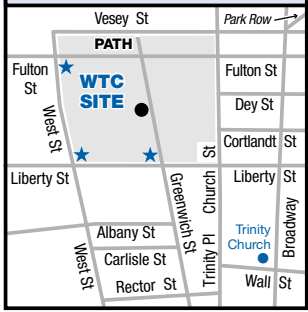

M22 Sunday Service

From Battery Park City to Lower East Side

Battery Pk City Vesey St/ North End Av	Civic Ctr City Hall Park Row	Chinatown Madison St/ St James Pl	Lower E Side Madison St/ Rutgers St	Lower E Side Grand St/ FDR Drive
7:00	7:08	7:13	7:16	7:19
7:30	7:38	7:43	7:46	7:49
8:00	8:08	8:13	8:16	8:19
8:30	8:38	8:43	8:46	8:49
9:00	9:08	9:13	9:16	9:19
9:30	9:38	9:43	9:46	9:49
9:50	9:58	10:03	10:06	10:09
10:10	10:18	10:23	10:26	10:29
10:30	10:39	10:45	10:49	10:53
10:50	10:59	11:05	11:09	11:13
11:10	11:19	11:25	11:29	11:33
11:30	11:39	11:45	11:49	11:53
11:50	11:59	12:05	12:09	12:13
12:10	12:19	12:25	12:29	12:33
12:30	12:39	12:45	12:49	12:53
12:50	12:59	1:05	1:09	1:13
1:10	1:19	1:25	1:29	1:33
1:30	1:40	1:46	1:50	1:55
1:50	2:00	2:06	2:10	2:15
2:10	2:20	2:26	2:30	2:35
2:30	2:41	2:47	2:52	2:57
2:50	3:01	3:07	3:12	3:17
3:10	3:21	3:27	3:32	3:37
3:30	3:41	3:47	3:52	3:57
3:50	4:01	4:08	4:12	4:17
4:10	4:23	4:30	4:34	4:39
4:30	4:43	4:50	4:54	4:59
4:50	5:03	5:09	5:13	5:18
5:10	5:22	5:28	5:32	5:37
5:30	5:42	5:48	5:52	5:57
5:50	6:02	6:08	6:12	6:17
6:10	6:22	6:28	6:32	6:37
6:30	6:42	6:48	6:52	6:57
7:00	7:12	7:18	7:22	7:27
7:30	7:42	7:48	7:52	7:57
8:00	8:12	8:18	8:22	8:27
8:30	8:39	8:44	8:48	8:51
9:00	9:09	9:14	9:18	9:21
9:30	9:39	9:44	9:48	9:51
10:00	10:09	10:14	10:18	10:21

9/11 MUSEUM/MEMORIAL

★ Memorial Entrances

Liberty St and Greenwich St
 Liberty St and West St
 West St and Fulton St

● 9/11 Museum Entrance

ma022a16274_cs

M22 MAP LEGEND

Local/Limited/SBS Bus Transfers: shown in bold blue type.