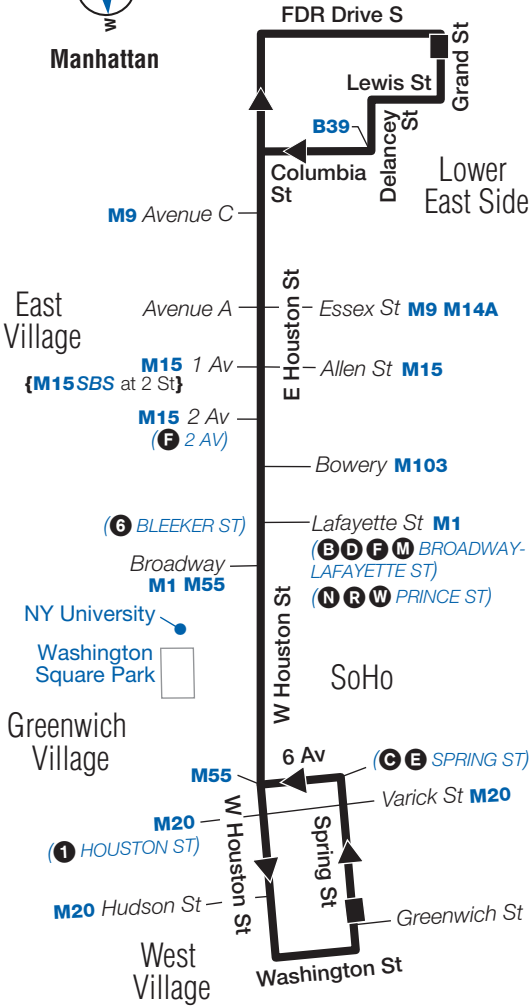

Manhattan

ma021a17212_cs

M21 MAP LEGEND

Local/Limited/SBS Bus Transfers: shown in bold blue type.

Terminal

Point of Interest

(F STATION NAME)

Subway Connection

For Accessible subway stations, travel directions and other information:

Call 511 or visit www.mta.info