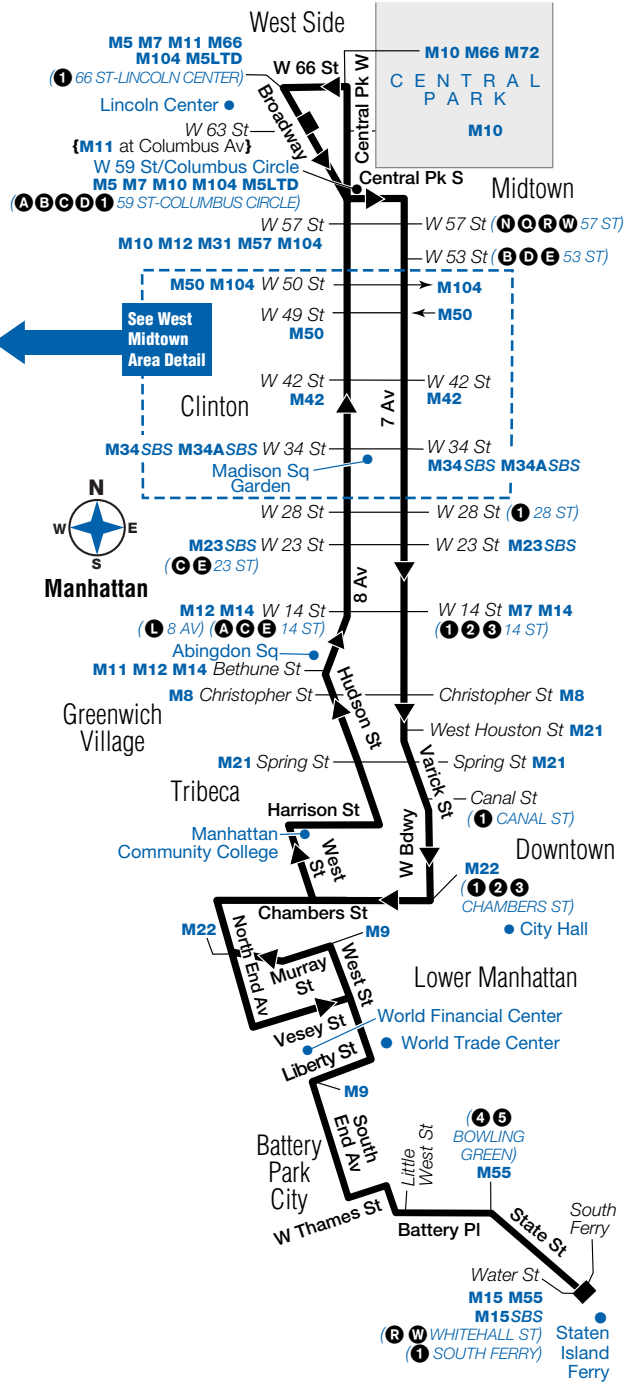

ma020a18290_cs

M20 MAP LEGEND

Local/Limited/SBS Bus Transfers: shown in bold blue type.
Express Bus Transfers: shown in bold black type.

MTA **Metro-North**
Station Name

(4 STATION NAME)
Connecting Subway Line

• Point of Interest

For Accessible subway stations, travel directions and other information:

Call 511 or visit www.mta.info