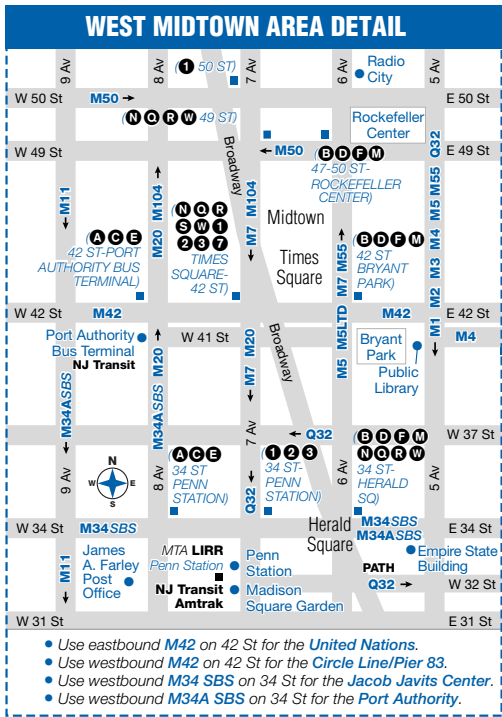

ad_wmidtd_18113

ma020a18141_cs

M20 MAP LEGEND

Local/Limited/SBS Bus Transfers: shown in bold blue type.
Express Bus Transfers: shown in bold black type.

■ Terminal

(4) **STATION NAME**
Connecting Subway Line

MTA **Metro-North**
Station Name

● Point of Interest