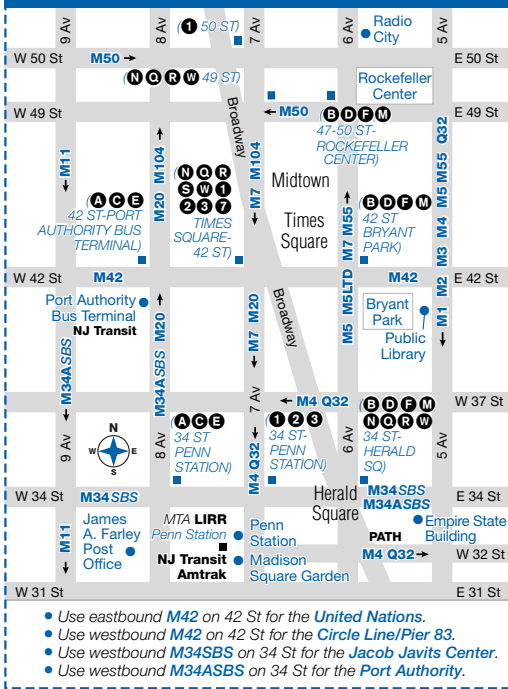

M20 Sunday Service

From Lincoln Center to South Ferry

Lincoln Ctr Bdwy/ W 63 St	Penn Station 7 Av/ W 34 St	Grnwoch Vill 7 Av/ W 14 St	Battery Pk C Liberty St/ South End Av	South Ferry State St/ Water St
6:59	7:08	7:14	7:30	7:34
7:29	7:38	7:44	8:00	8:04
7:59	8:08	8:14	8:30	8:34
8:19	8:28	8:34	8:49	8:53
8:39	8:51	8:57	9:15	9:20
8:59	9:11	9:17	9:36	9:41
9:19	9:33	9:39	10:02	10:07
9:39	9:55	10:01	10:24	10:29
9:59	10:15	10:21	10:44	10:49
10:19	10:35	10:41	11:04	11:09
10:39	10:55	11:01	11:24	11:29
10:59	11:15	11:21	11:44	11:49
11:19	11:35	11:41	12:04	12:09
11:39	11:55	12:01	12:24	12:29
11:59	12:15	12:24	12:47	12:52
12:19	12:36	12:45	1:08	1:13
12:39	12:56	1:05	1:28	1:33
12:59	1:16	1:25	1:48	1:53
1:19	1:36	1:45	2:08	2:13
1:39	1:56	2:05	2:28	2:33
1:59	2:16	2:25	2:48	2:53
2:19	2:36	2:45	3:08	3:13
2:39	2:56	3:05	3:28	3:33
2:59	3:16	3:25	3:48	3:53
3:19	3:36	3:45	4:08	4:13
3:39	3:56	4:05	4:28	4:33
3:59	4:16	4:25	4:49	4:54
4:19	4:36	4:44	5:08	5:13
4:39	4:59	5:07	5:31	5:36
4:59	5:19	5:27	5:51	5:56
5:19	5:39	5:47	6:11	6:16
5:39	5:59	6:07	6:31	6:36
5:59	6:19	6:27	6:51	6:56
6:19	6:39	6:47	7:09	7:14
6:39	6:59	7:07	7:28	7:33
6:59	7:19	7:28	7:49	7:54
7:19	7:39	7:48	8:10	8:15
7:39	7:59	8:08	8:26	8:31
7:59	8:19	8:25	8:43	8:48
8:19	8:32	8:38	8:56	9:01
8:39	8:52	8:58	9:16	9:21
8:59	9:12	9:18	9:36	9:40
9:19	9:32	9:39	9:57	10:01
9:39	9:51	9:58	10:16	10:20
9:59	10:11	10:18	10:36	10:40
10:20	10:32	10:39	10:57	11:01
10:50	11:02	11:07	11:24	11:27
11:20	11:32	11:37	11:54	11:57
11:50	12:02	12:07	12:24	12:29
12:20	12:34	12:39	12:56	1:01

WEST MIDTOWN AREA DETAIL

- Use eastbound **M42** on 42 St for the *United Nations*.
- Use westbound **M42** on 42 St for the *Circle Line/Pier 83*.
- Use westbound **M34SBS** on 34 St for the *Jacob Javits Center*.
- Use westbound **M34ASBS** on 34 St for the *Port Authority*.