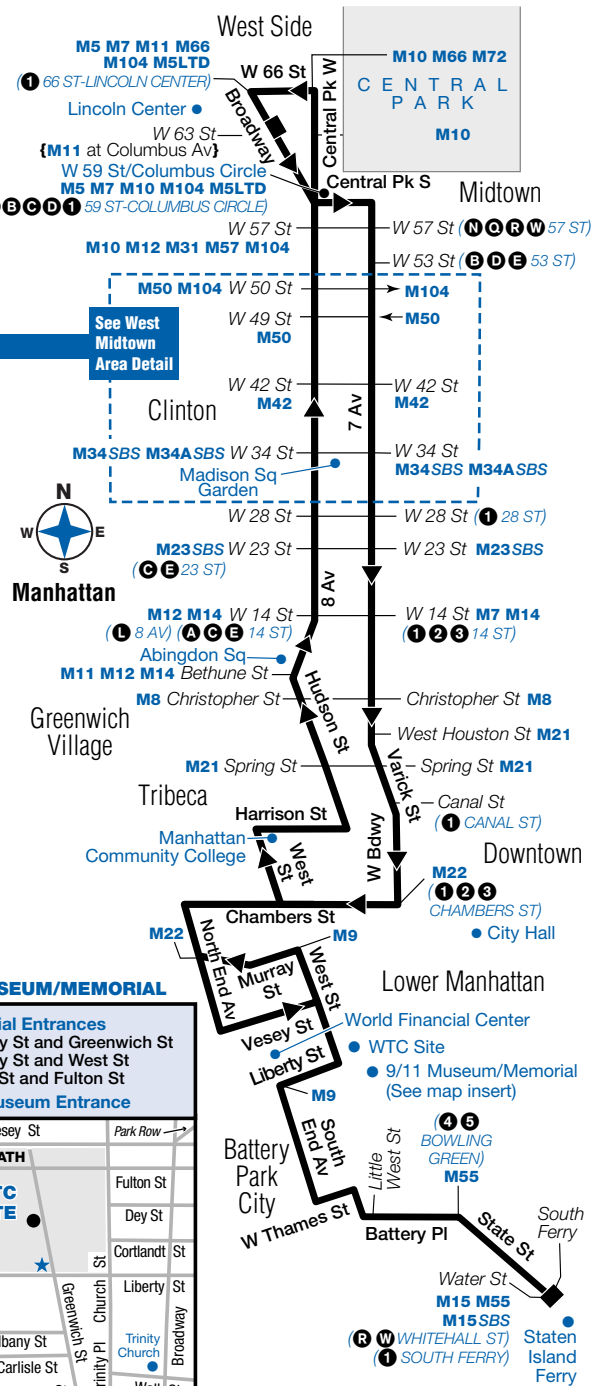

For Accessible subway stations, travel directions
and other information:

Call 511 or visit www.mta.info