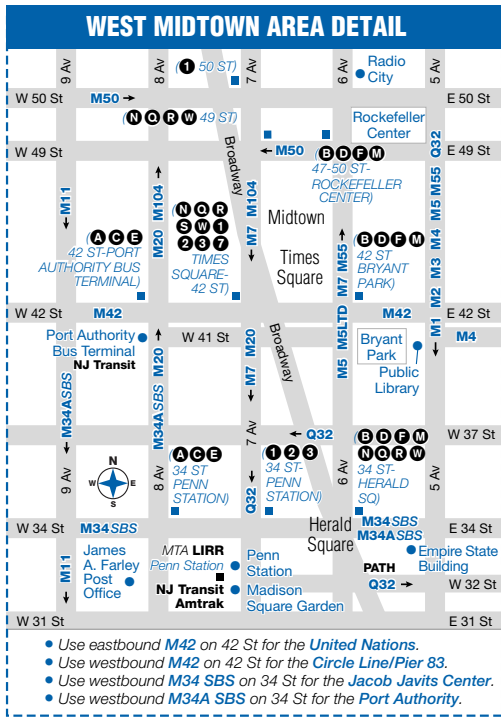

ma020a18290_cs

M20 MAP LEGEND

Local/Limited/SBS Bus Transfers: shown in bold blue type.
Express Bus Transfers: shown in bold black type.

MTA **Metro-North**
Station Name

(4 STATION NAME)
Connecting Subway Line

• Point of Interest

For Accessible subway stations, travel directions and other information:

Call 511 or visit www.mta.info