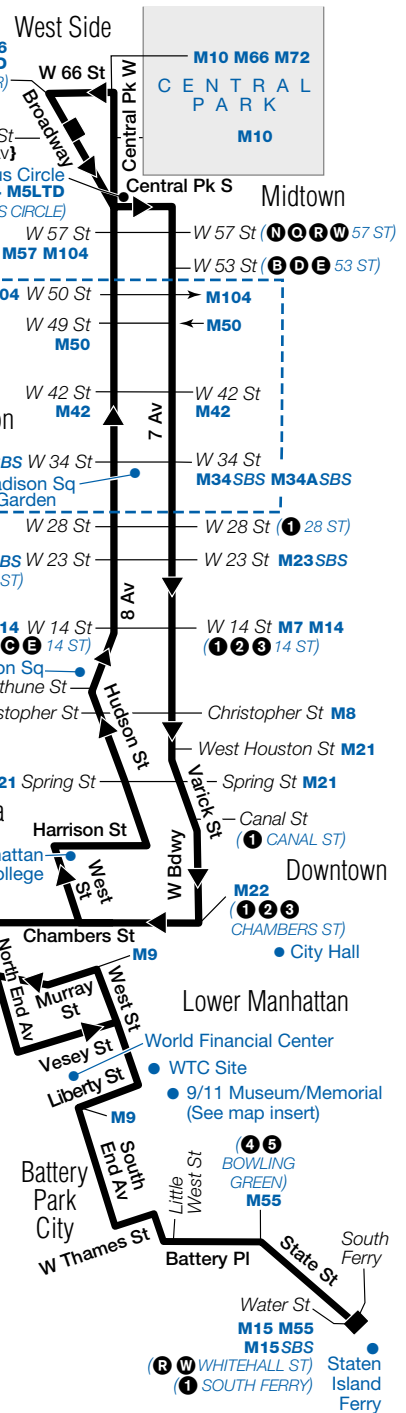

9/11 MUSEUM/MEMORIAL

For Accessible subway stations, travel directions and other information:

Call 511 or visit www.mta.info