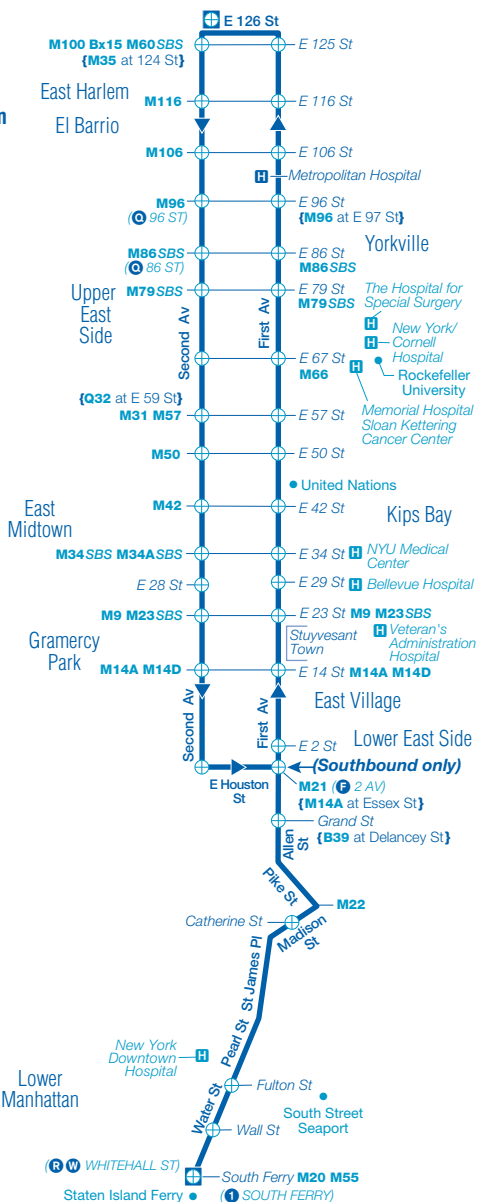

ma015s17080_cs

M15+selectbusservice MAP LEGEND

Local/Limited/SBS Bus Transfers: shown in bold light blue type.

Terminal

Stop

(R) STATION NAME
Subway Connection

● Point of Interest

For Accessible subway stations, travel directions and other information:

Call 511 or visit www.mta.info