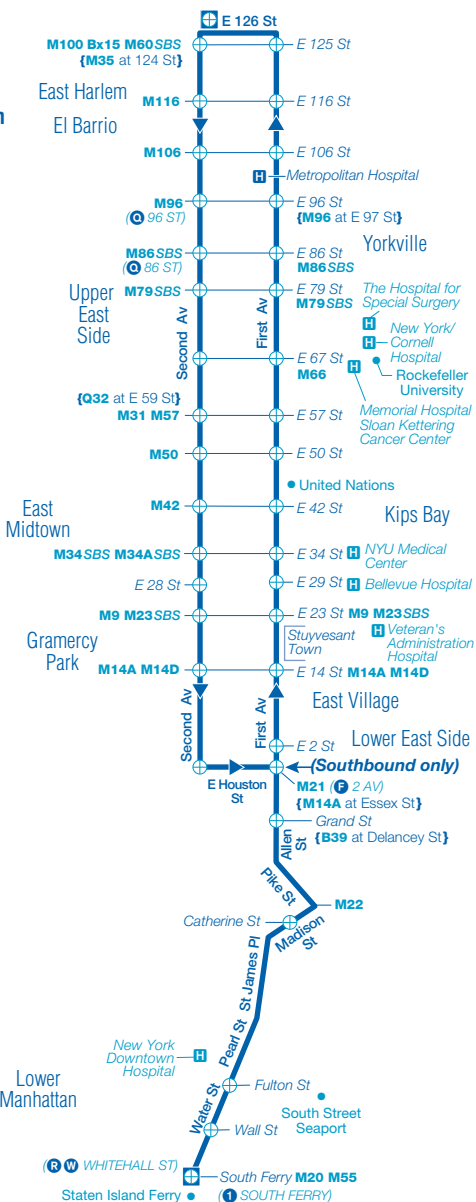

ma015s17080_cs

M15+selectbus service MAP LEGEND

Local/Limited/SBS Bus Transfers: shown in bold light blue type.

Terminal

Stop

(R) STATION NAME

Subway Connection

● Point of Interest

For Accessible subway stations, travel directions and other information:

Call 511 or visit www.mta.info