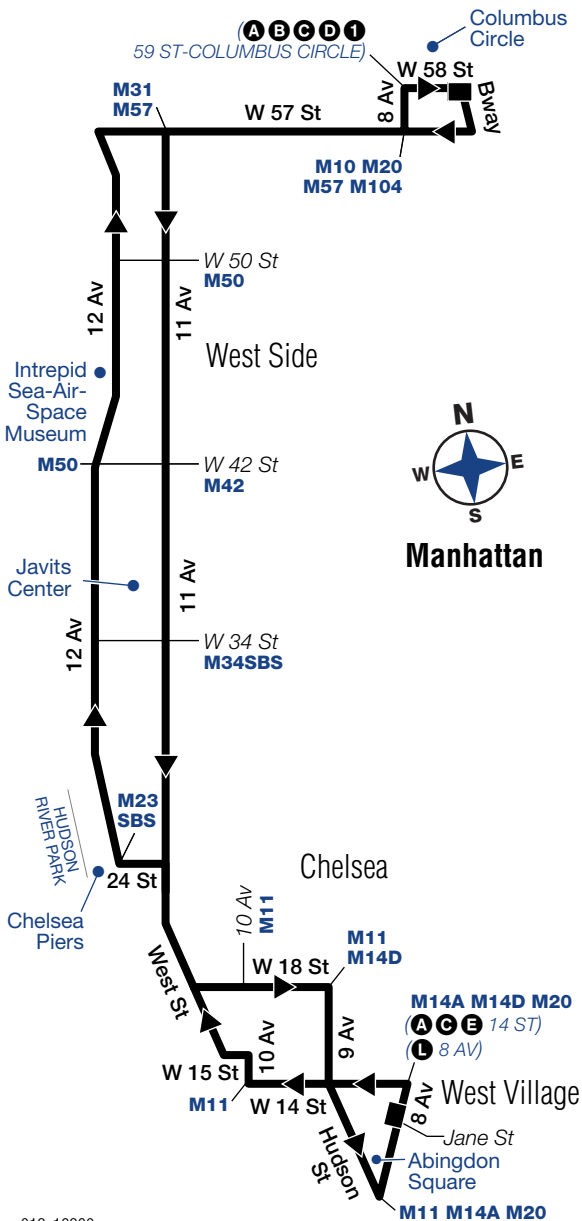

ma012a16280_cs

M12 MAP LEGEND

Local/Limited/SBS Bus Transfers: shown in bold blue type.

Terminal

Point of Interest

(A STATION NAME)

Subway Connection

For Accessible subway stations, travel directions and other information:

Call 511 or visit www.mta.info