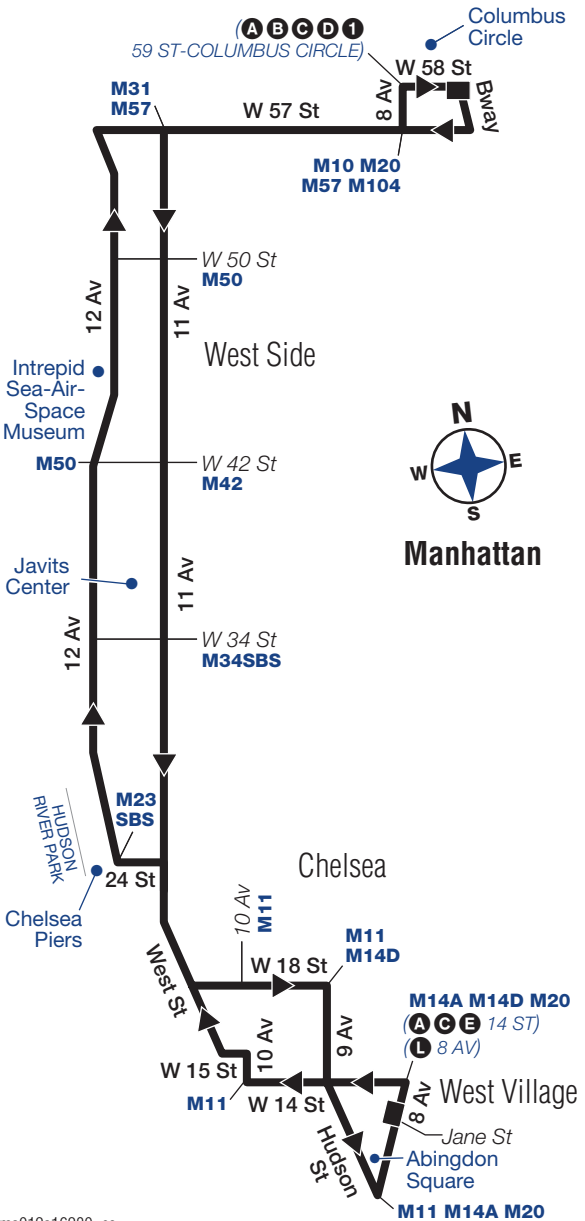

ma012a16280_cs

M12 MAP LEGEND

Local/Limited/SBS Bus Transfers: shown in bold blue type.

Terminal

Point of Interest

(A) STATION NAME

Subway Connection

For Accessible subway stations, travel directions and other information:

Call 511 or visit www.mta.info