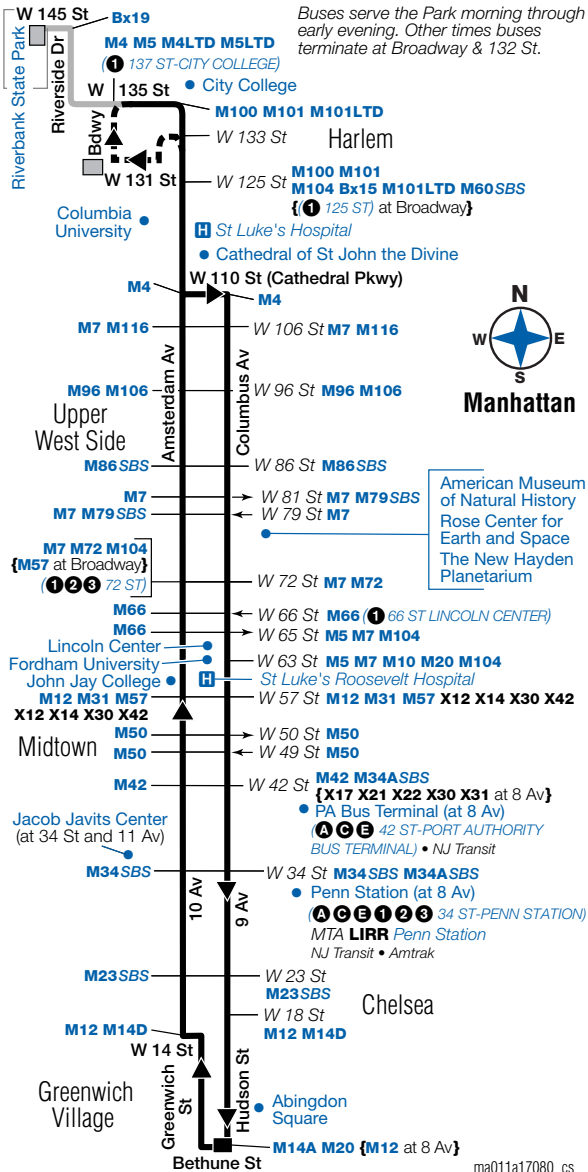

M11 MAP LEGEND

Local/Limited/SBS Bus Transfers: shown in bold blue type.

Express Bus Transfers: shown in bold black type.

■ Terminal

▣ Part Time Terminal

— Park Service

■ ■ ■ Part-time Service

(1) STATION NAME

Subway Connection

MTA **LIRR** Railroad Station

● Point of Interest

For Accessible subway stations, travel directions and other information:

Call 511 or visit www.mta.info