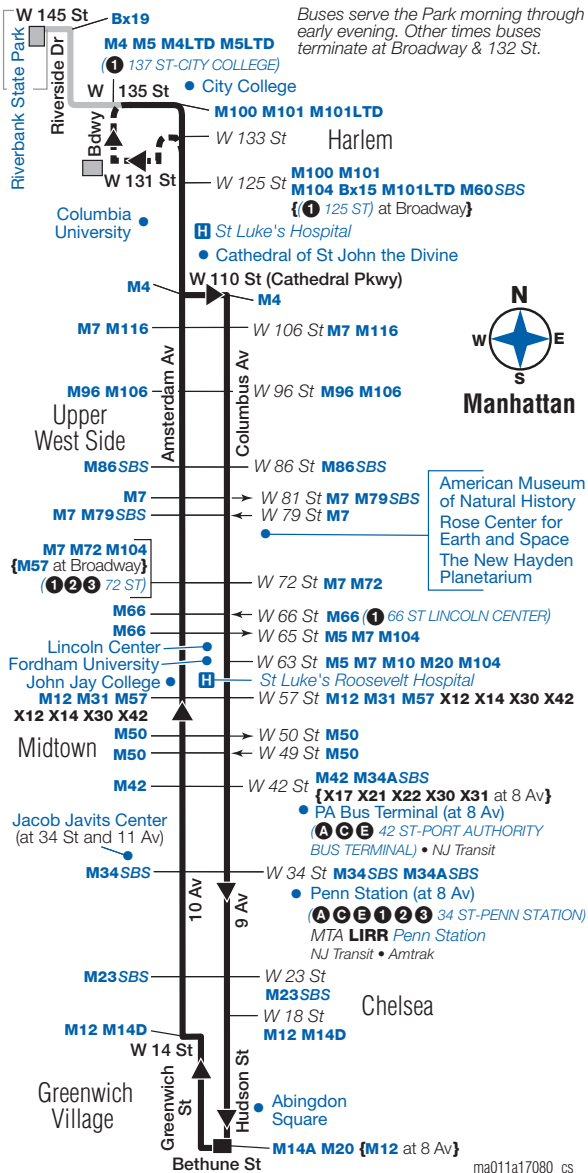

Manhattan

M11 MAP LEGEND

Local/Limited/SBS Bus Transfers: shown in bold blue type.

Express Bus Transfers: shown in bold black type.

Terminal

Part Time Terminal

Park Service

Part-time Service

(1 STATION NAME)

Subway Connection

MTA LIRR Railroad Station

Point of Interest

For Accessible subway stations, travel directions and other information:

Call 511 or visit www.mta.info