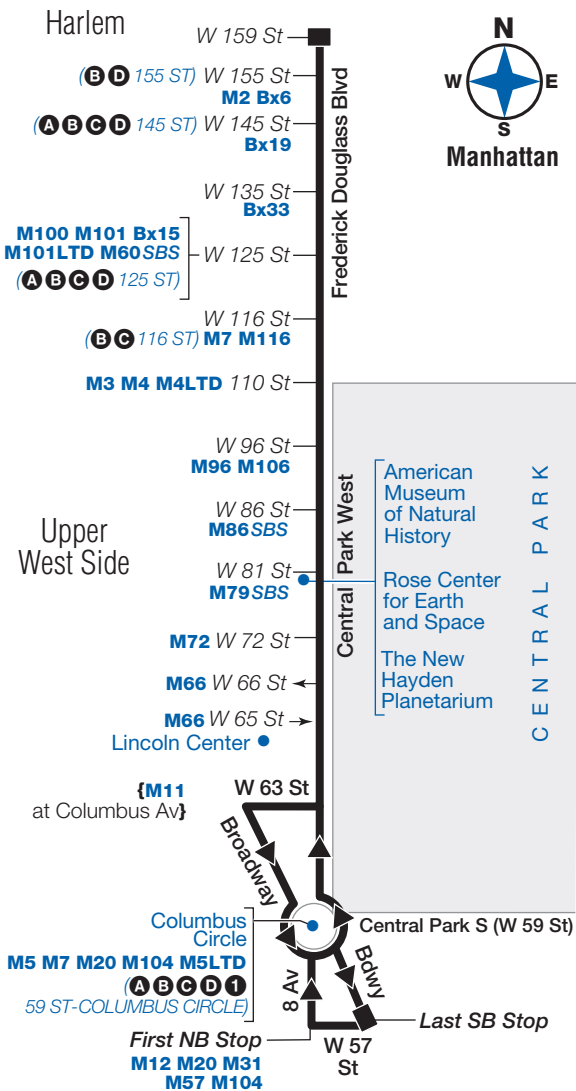

M10 MAP LEGEND

Local/Limited/SBS Bus Transfers: shown in bold blue type.

Terminal

● Point of Interest

(A STATION NAME)

Subway Connection

For Accessible subway stations, travel directions and other information:

Call 511 or visit www.mta.info