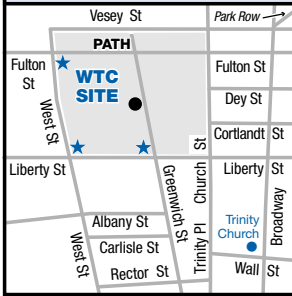

Manhattan

9/11 MUSEUM/MEMORIAL

- ★ **Memorial Entrances**
 Liberty St and Greenwich St
 Liberty St and West St
 West St and Fulton St
- **9/11 Museum Entrance**

ma009a16274_cs

M9 MAP LEGEND

Local/Limited/SBS Bus Transfers: shown in bold blue type.