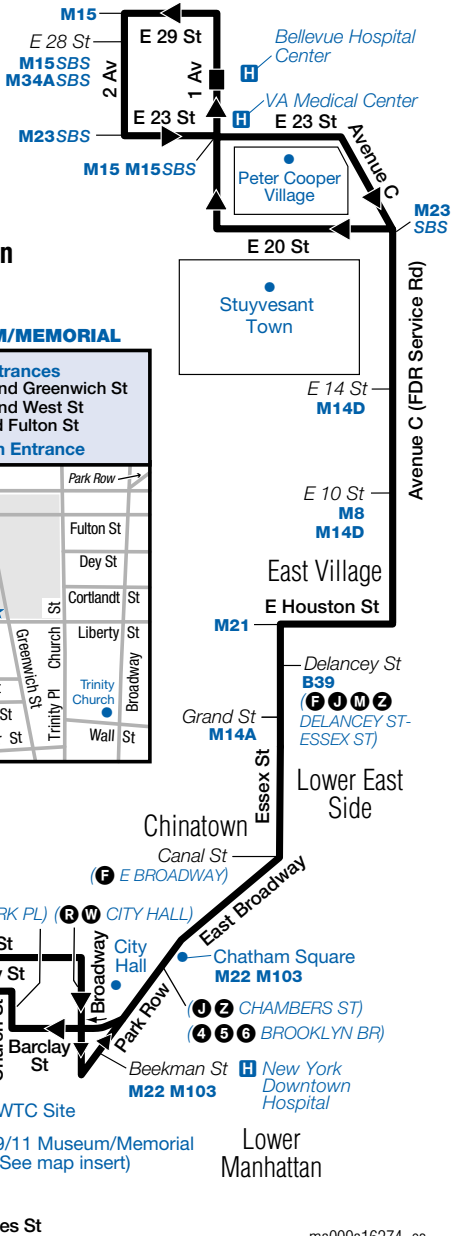

Manhattan

9/11 MUSEUM/MEMORIAL

ma009a16274_cs

M9 MAP LEGEND

Local/Limited/SBS Bus Transfers: shown in bold blue type.

Terminal

Point of Interest

(**J**) **STATION NAME**

Subway Connection

For Accessible subway stations, travel directions and other information:

Call 511 or visit www.mta.info