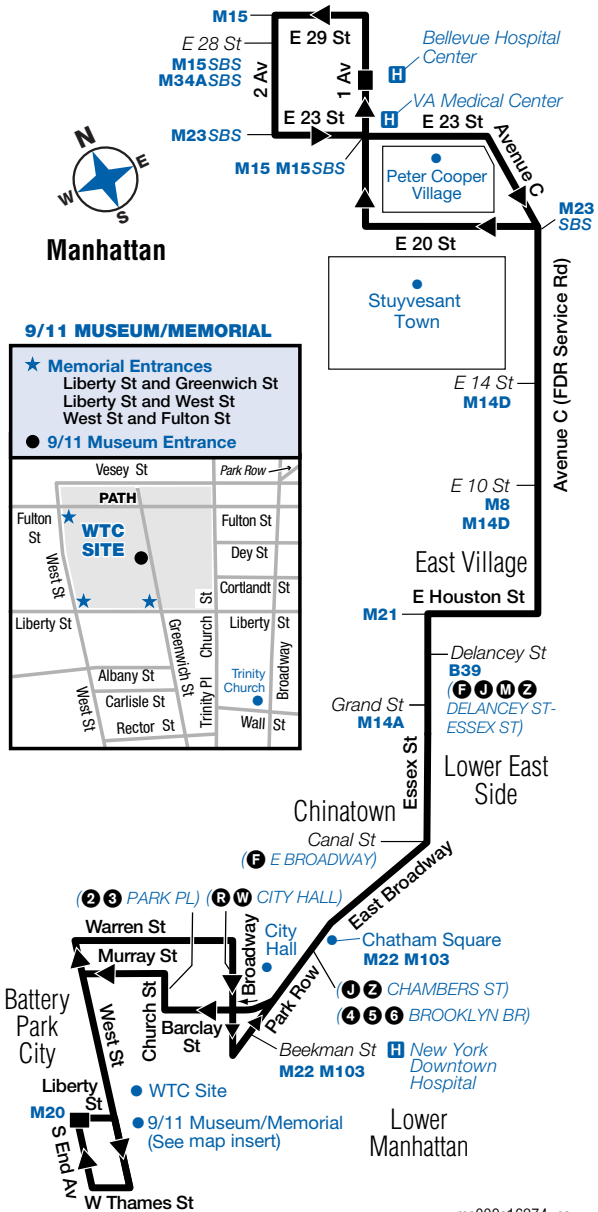

M9 Saturday Service

From Bellevue Hospital Center to Battery Park City

Bellevue Hospital Center	Stuyvesant Town Av C/ E 14 St	E Village Essex St/ Delancey St	Chinatown East Bwy/ Chatham Sq	City Hall Park Row/ Beekman St	Battery Pk City South End Av/ Liberty St
7:30	7:37	7:51	7:58	8:02	8:08
8:00	8:07	8:21	8:28	8:32	8:38
8:20	8:27	8:41	8:48	8:52	8:58
8:40	8:47	9:01	9:08	9:12	9:18
8:55	9:02	9:16	9:23	9:27	9:33
9:10	9:17	9:31	9:40	9:44	9:52
9:25	9:32	9:46	9:55	9:59	10:07
9:40	9:47	10:01	10:10	10:14	10:22
9:52	9:59	10:13	10:22	10:26	10:34
10:04	10:11	10:25	10:34	10:38	10:46
10:16	10:23	10:37	10:46	10:50	10:58
10:28	10:35	10:49	10:58	11:02	11:10
10:40	10:47	11:01	11:10	11:14	11:22
10:52	10:59	11:13	11:22	11:26	11:34
11:07	11:14	11:28	11:37	11:41	11:49
11:22	11:29	11:43	11:52	11:56	12:04
11:37	11:44	11:58	12:07	12:12	12:21
11:52	11:59	12:13	12:21	12:26	12:35
12:07	12:15	12:30	12:38	12:43	12:52
12:22	12:30	12:45	12:53	12:58	1:07
12:37	12:45	1:00	1:08	1:13	1:22
12:52	1:00	1:15	1:23	1:28	1:37
1:07	1:15	1:30	1:38	1:43	1:52
1:22	1:30	1:45	1:53	1:58	2:07
1:37	1:45	2:00	2:08	2:13	2:22
1:52	2:00	2:15	2:23	2:28	2:37
2:07	2:15	2:30	2:38	2:43	2:52
2:22	2:30	2:45	2:53	2:58	3:07
2:37	2:45	3:00	3:08	3:13	3:22
2:52	3:00	3:15	3:23	3:28	3:37
3:10	3:18	3:33	3:41	3:46	3:55
3:30	3:38	3:53	4:01	4:05	4:13
3:50	3:58	4:13	4:20	4:24	4:32
4:10	4:18	4:32	4:39	4:43	4:51
4:30	4:38	4:52	4:59	5:03	5:11
4:50	4:58	5:12	5:19	5:23	5:31
5:10	5:18	5:32	5:39	5:43	5:51
5:30	5:38	5:52	5:59	6:03	6:11
5:50	5:58	6:12	6:19	6:23	6:31
6:10	6:17	6:31	6:38	6:42	6:50
6:30	6:37	6:51	6:58	7:02	7:10
6:50	6:57	7:11	7:18	7:22	7:30
7:10	7:17	7:31	7:38	7:42	7:50

Manhattan

9/11 MUSEUM/MEMORIAL

- ★ **Memorial Entrances**
 Liberty St and Greenwich St
 Liberty St and West St
 West St and Fulton St
- **9/11 Museum Entrance**

ma009a16274_cs

M9 MAP LEGEND

Local/Limited/SBS Bus Transfers: shown in bold blue type.