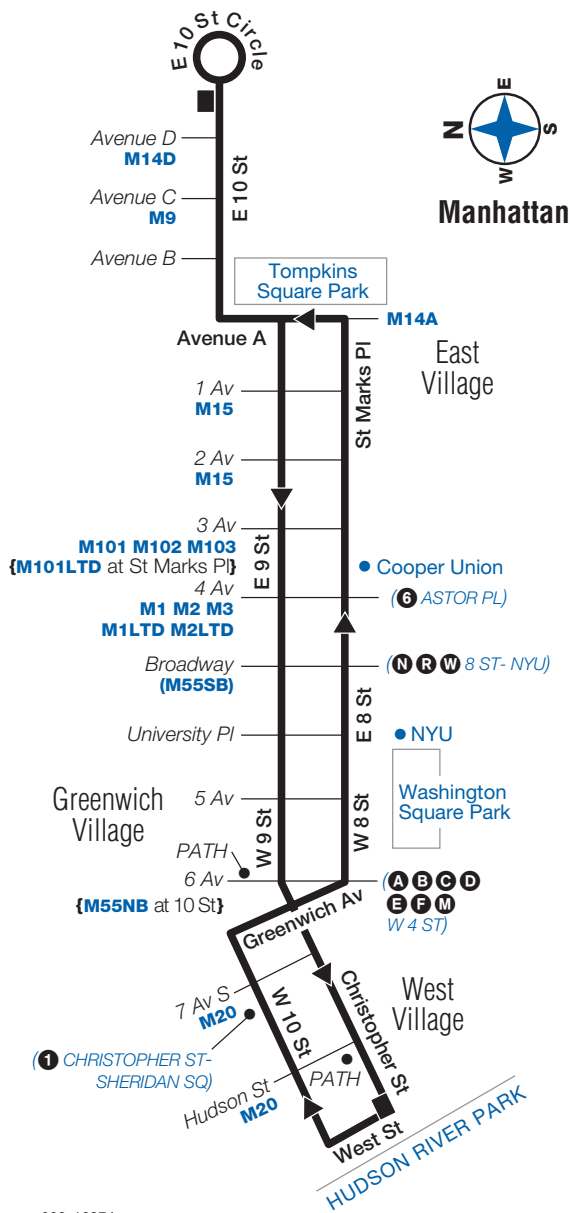

ma008a16274_cs

M8 MAP LEGEND

Local/Limited/SBS Bus Transfers: shown in bold blue type.

Terminal

• Point of Interest

(**A** STATION NAME)
Subway Connection

(**NB**) North-bound
(**SB**) South-bound

For Accessible subway stations, travel directions and other information:

Call 511 or visit www.mta.info