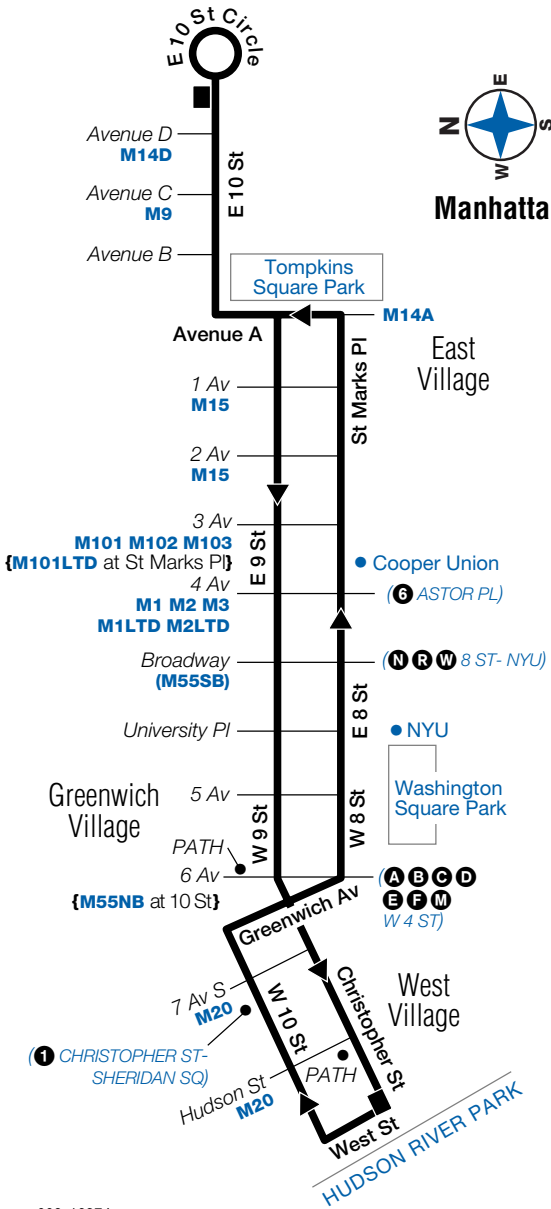

Manhattan

ma008a16274_cs

M8 MAP LEGEND

Local/Limited/SBS Bus Transfers: shown in bold blue type.

- Terminal
- Point of Interest
- (A STATION NAME) Subway Connection
- (NB) North-bound
- (SB) South-bound

For Accessible subway stations, travel directions and other information:

Call 511 or visit www.mta.info