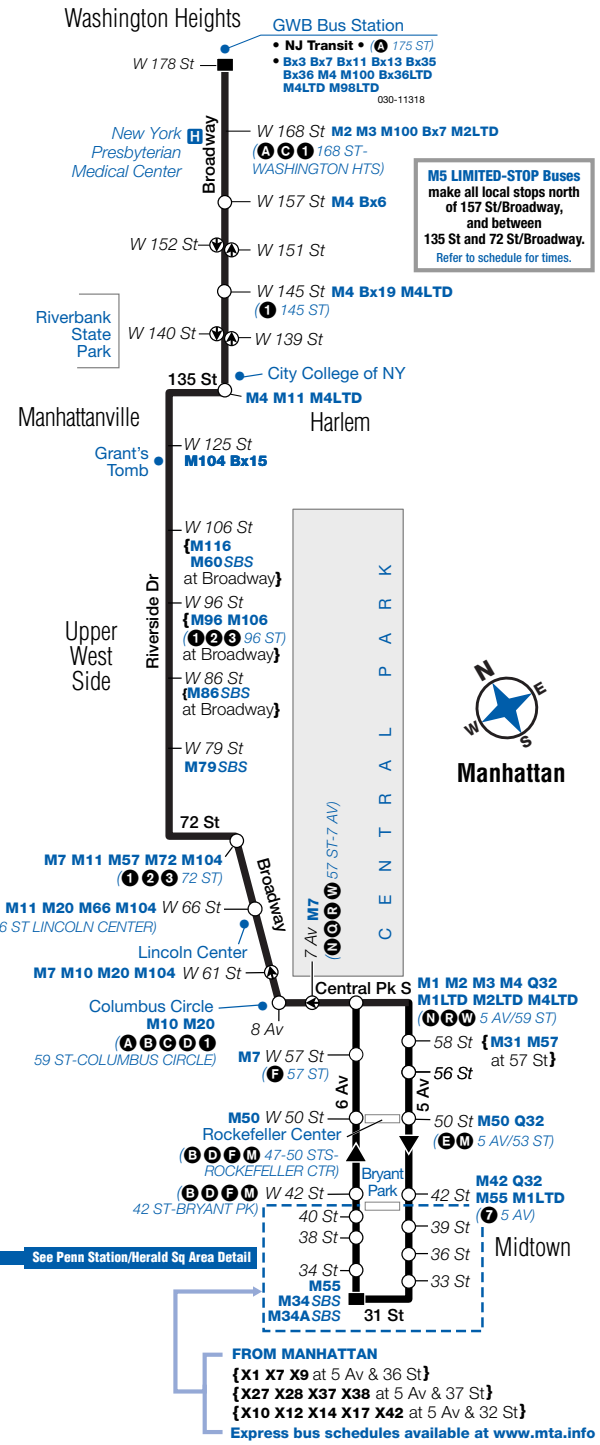

For Accessible subway stations, travel directions and other information:

Call 511 or visit www.mta.info