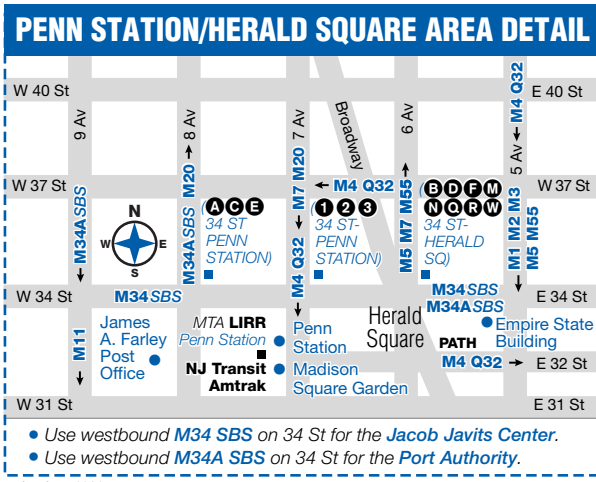

M5 Sunday service to Washington Heights, cont.

Midtown 31 St/ 6 Av	Midtown 6 Av/ W 42 St	Midtown 6 Av/ W 57 St	Uppr W Side Rvrside Dr/ W 79 St	Uppr W Side Rvrside Dr/ W 96 St	Mhnttnville 135 St/ Broadway	Wash Hts Broadway/ W 178 St
10:30	10:37	10:40	10:52	10:58	11:06	11:22
10:50	10:57	11:00	11:12	11:17	11:25	11:41
11:10	11:17	11:20	11:32	11:37	11:45	12:01
11:30	11:37	11:40	11:52	11:57	12:05	12:20
11:45	11:52	11:55	12:07	12:12	12:20	—
12:00	12:07	12:10	12:21	12:26	12:34	12:49
12:30	12:37	12:40	12:51	12:56	1:04	—
1:00	1:07	1:10	1:21	1:26	1:34	—
1:40	1:47	1:50	2:01	2:06	2:14	—

ma005-MV-A7-1/8/2017-217009-217010-217011-10-nw-Req-2016-100232
ma005-MV-A8-1/7/2018-218073-218074-218075-60-RP-Req-2017-120196

ad_pshsq_16285

M5 MAP LEGEND

Local/Limited/SBS Bus Transfers: shown in bold blue type.
Express Bus Transfers: shown in bold black type.

- Terminal
- Limited Stop
- ➡ Stops In Direction Indicated
- (F STATION NAME) Connecting Subway Line
- MTA LIRR Station Name
- Point of Interest

ma005a17080_CS