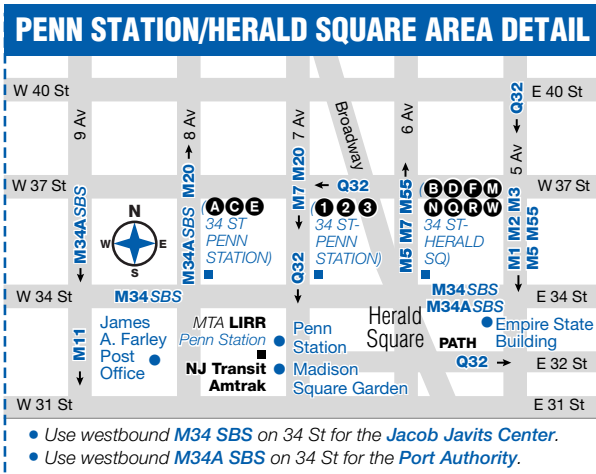

M5 Sunday service to Washington Heights, cont.

Midtown 31 St/ 6 Av	Midtown 6 Av/ W 42 St	Midtown 6 Av/ W 57 St	Uppr W Side Rvrside Dr/ W 79 St	Uppr W Side Rvrside Dr/ W 96 St	Mhnttnville 135 St/ Broadway	Wash Hts Broadway/ W 178 St
10:30	10:37	10:40	10:52	10:58	11:06	11:22
10:50	10:57	11:00	11:12	11:17	11:25	11:41
11:10	11:17	11:20	11:32	11:37	11:45	12:01
11:30	11:37	11:40	11:52	11:57	12:05	12:20
11:45	11:52	11:55	12:07	12:12	12:20	—
12:00	12:07	12:10	12:21	12:26	12:34	12:49
12:30	12:37	12:40	12:51	12:56	1:04	—
1:00	1:07	1:10	1:21	1:26	1:34	—
1:40	1:47	1:50	2:01	2:06	2:14	—

ma005-MV-A7-1/8/2017-217009-217010-217011-10-nw-Req-2016-100232
ma005-MV-A8-1/7/2018-218073-218074-218075-60-RP-Req-2017-120196

ad_pshsq_18113

M5 MAP LEGEND

Local/Limited/SBS Bus Transfers: shown in bold blue type.
Express Bus Transfers: shown in bold black type.

- Terminal
- Limited Stop
- Stops In Direction Indicated
- (F STATION NAME) Connecting Subway Line
- MTA LIRR Station Name
- Point of Interest

ma005a18141_cs