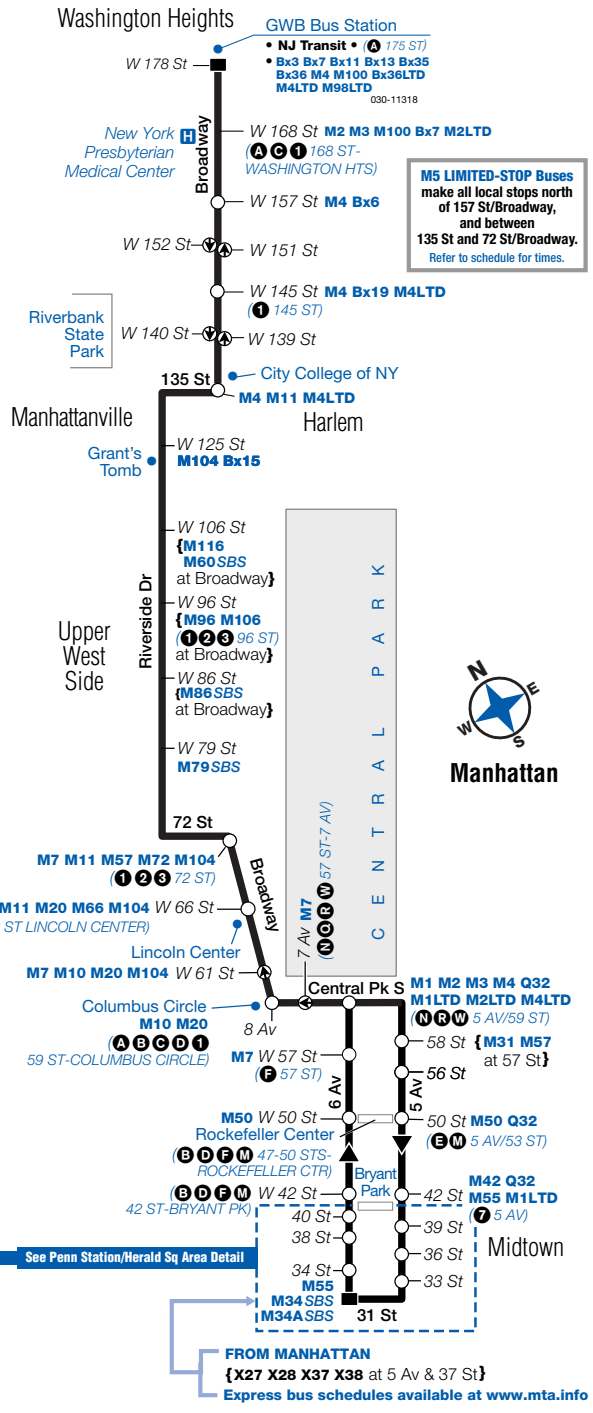

M5 Sunday service to Washington Heights, cont.

Midtown 31 St/ 6 Av	Midtown 6 Av/ W 42 St	Midtown 6 Av/ W 57 St	Uppr W Side Rvrside Dr/ W 79 St	Uppr W Side Rvrside Dr/ W 96 St	Mhnttnville 135 St/ Broadway	Wash Hts Broadway/ W 178 St
10:30	10:37	10:40	10:52	10:58	11:06	11:22
10:50	10:57	11:00	11:12	11:17	11:25	11:41
11:10	11:17	11:20	11:32	11:37	11:45	12:01
11:30	11:37	11:40	11:52	11:57	12:05	12:20
11:45	11:52	11:55	12:07	12:12	12:20	—
12:00	12:07	12:10	12:21	12:26	12:34	12:49
12:30	12:37	12:40	12:51	12:56	1:04	—
1:00	1:07	1:10	1:21	1:26	1:34	—
1:40	1:47	1:50	2:01	2:06	2:14	—

- Terminal
- Limited Stop
- Stops In Direction Indicated
- (F STATION NAME) Connecting Subway Line
- MTA LIRR Station Name
- Point of Interest

ma005a18141_cs

For Accessible subway stations, travel directions and other information:
Call 511 or visit www.mta.info