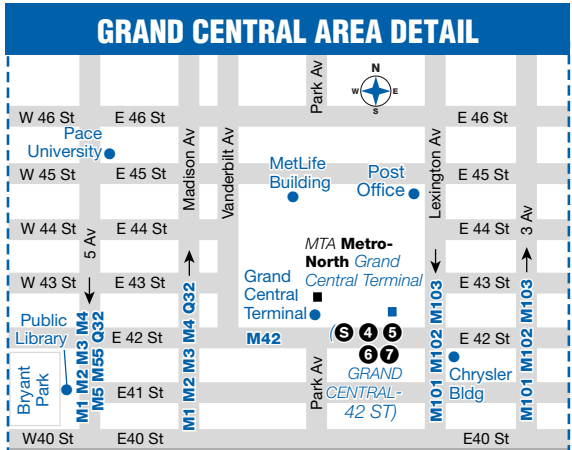

M2 LIMITED-STOP Buses make all local stops north of 109 St and south of 14 St. Refer to schedule for times.

- Use eastbound **M42** on 42 St for the **United Nations**.
- Use westbound **M42** on 42 St for the **Circle Line/Pier 83**.

ad_gct_16273

FROM MANHATTAN

- {X10 X12 X17 X30 X42 at 5 Av & 46 St}
- {X14 at 5 Av & 45 St}
- {X27 X28 X37 X38 at 5 Av & 44 St}
- {X17 X22 X30 X31 at 5 Av & 42 St}
- {X1 X7 X9 X27 X28 X37 X38 at 5 Av & 41 St}
- {X10 X12 X14 X17 X42 at 5 Av & 40 St}
- {X63 X64 X68 at Madison Av & 40 St}
- {X22 X31 at Park Av & 42 St}
- {X2 X5 X22 X31 at Lex Av & 46 St}
- {X21 at Lex Av & 42 St}
- {X2 X5 at Lex Av & 41 St}

Express bus schedules available at www.mta.info

M2 MAP LEGEND

Local/Limited/SBS Bus Transfers: shown in bold blue type.
Express Bus Transfers: shown in bold black type.

- Terminal
- Ⓜ **STATION NAME**
- Connecting Subway Line
- Ⓜ **MTA Metro-North Station Name**
- Point of Interest
- Limited-Stop

ma002a17080_LCS