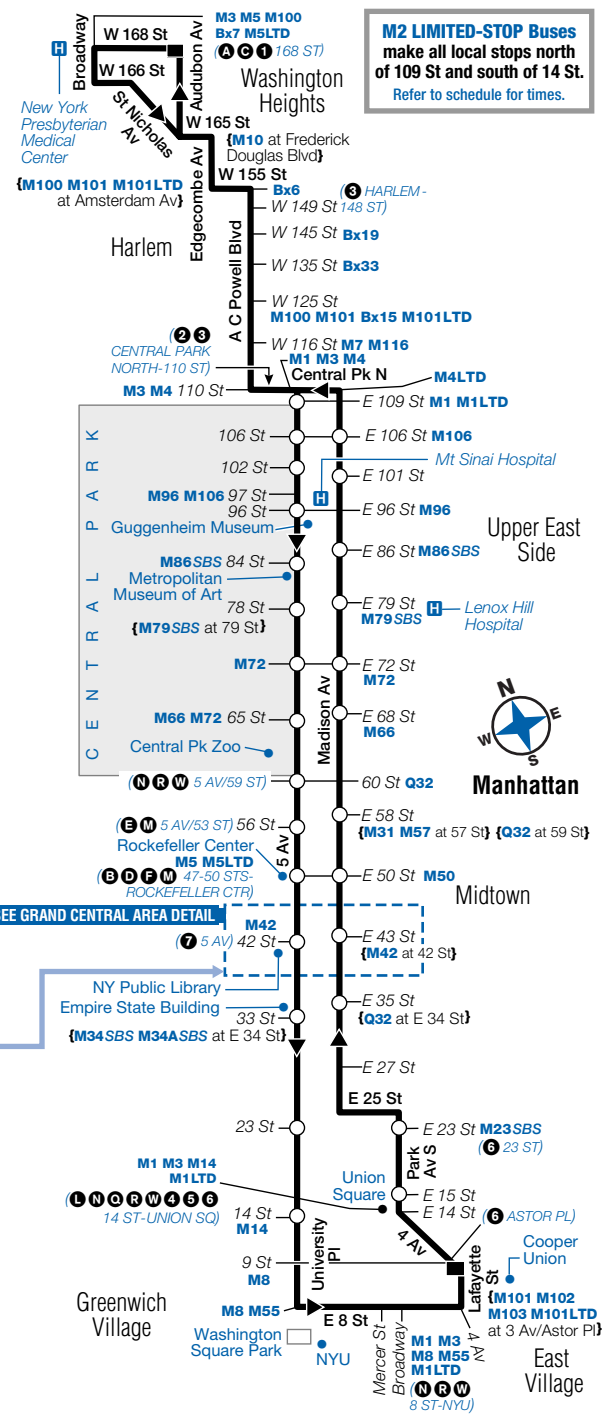

For Accessible subway stations, travel directions and other information:
Call 511 or visit www.mta.info