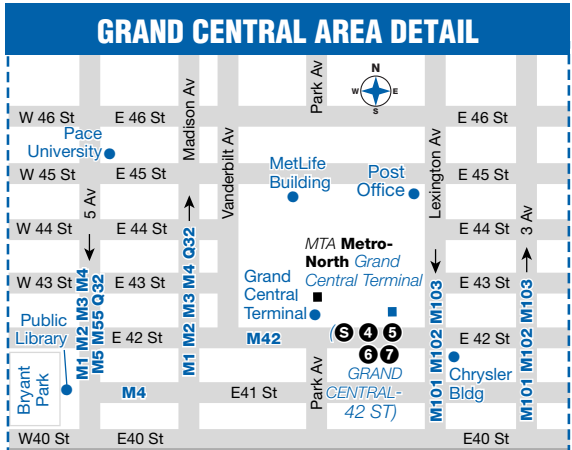

Limited-Stop service ends, local service only:

6:45	6:54	7:03	7:16	7:22	7:42	7:52
6:59	7:08	7:17	7:30	7:35	7:52	8:02
7:13	7:22	7:31	7:41	7:46	8:03	8:13
7:28	7:37	7:45	7:55	8:00	8:17	8:27
7:46	7:53	8:01	8:11	8:16	8:33	8:43
8:02	8:09	8:17	8:27	8:32	8:49	8:59
8:22	8:29	8:37	8:47	8:52	9:09	9:19
8:40	8:47	8:55	9:05	9:10	9:27	9:37
9:00	9:07	9:15	9:25	9:30	9:47	9:57
9:20	9:27	9:35	9:45	9:50	10:07	10:17
9:40	9:47	9:55	10:05	10:10	10:27	10:37
10:00	10:07	10:15	10:25	10:30	10:47	10:57
10:20	10:27	10:35	10:45	10:50	11:07	11:17
10:40	10:47	10:55	11:05	11:10	11:27	11:37
11:03	11:10	11:18	11:28	11:33	11:50	12:00
11:27	11:34	11:42	11:52	11:57	12:14	12:22
11:45	11:52	12:00	12:09	12:13	12:27	12:35

- Use eastbound **M42** on 42 St for the **United Nations**.
- Use westbound **M42** on 42 St for the **Circle Line/Pier 83**.

FROM MANHATTAN
 {X27 X28 X37 X38 at 5 Av & 44 St}
 {X27 X28 X37 X38 at 5 Av & 41 St}
 {X63 X64 X68 at Madison Av & 40 St}
 Express bus schedules available at www.mta.info