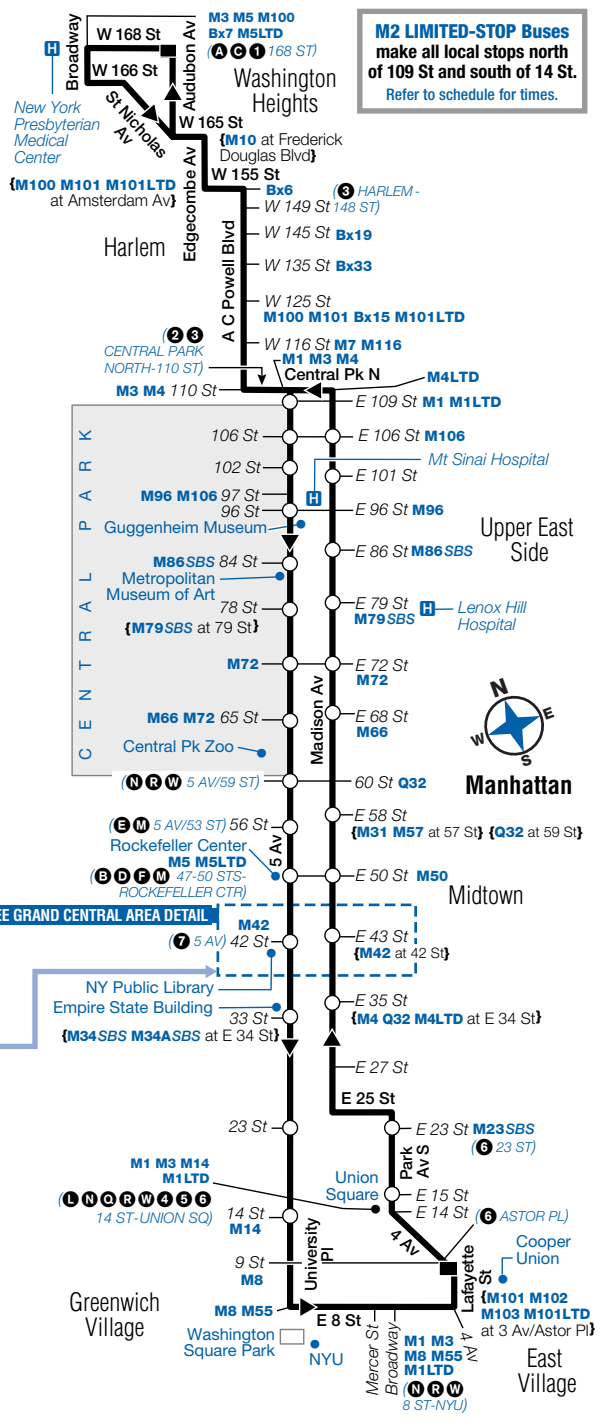

For Accessible subway stations, travel directions and other information:

Call 511 or visit www.mta.info