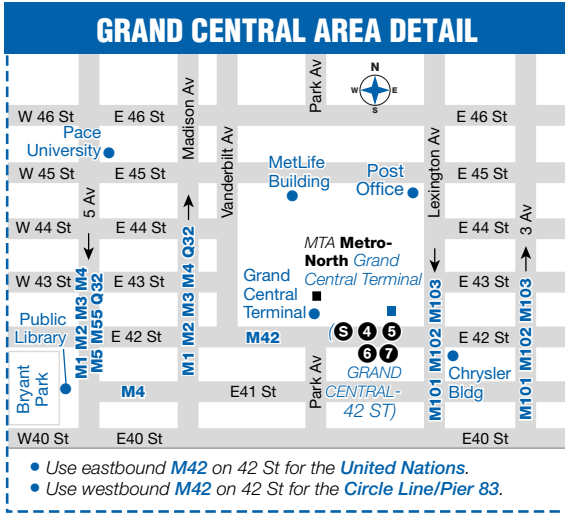

M1 Sunday service to Harlem, cont.

Soho Grand St/ Centre St	E Village Cooper Union 4 Av/9 St	Midtown Madison Av/ E 58 St	Upper E Side Madison Av/ E 96 St	Harlem Madison Av/ E 115 St	Harlem W 147 St/ A C Powell Blvd
6:56	7:04	7:22	7:35	7:41	7:55
7:06	7:14	7:32	7:42	7:48	8:02
7:18	7:26	7:43	7:53	7:59	8:13
7:34	7:42	7:57	8:07	8:13	8:27
7:50	7:58	8:13	8:23	8:29	8:43
8:00	8:08	8:23	8:33	8:39	8:53
8:18	8:26	8:41	8:51	8:57	9:11
8:37	8:45	9:00	9:10	9:16	9:30
8:57	9:05	9:20	9:30	9:36	9:50
9:17	9:25	9:40	9:50	9:56	10:10
9:37	9:45	10:00	10:10	10:16	10:30
9:57	10:05	10:20	10:30	10:36	10:50
10:17	10:25	10:40	10:50	10:56	11:10
10:38	10:46	11:01	11:11	11:17	11:31
11:01	11:09	11:24	11:34	11:40	11:54
11:25	11:33	11:48	11:58	12:04	12:18
11:44	11:52	12:07	12:17	12:23	12:37
11:56	12:04	12:19	12:29	12:35	12:49
12:24	12:32	12:47	12:57	1:03	1:17
12:38	12:46	1:01	1:11	1:17	1:31
12:57	1:05	1:20	1:30	1:36	1:50
1:17	1:25	1:40	1:50	1:56	2:10

NOTES

ad_gct_18113

FROM MANHATTAN
 {X27 X28 X37 X38 at 5 Av & 44 St}
 {X27 X28 X37 X38 at 5 Av & 41 St}
 {X63 X64 X68 at Madison Av & 40 St}
 Express bus schedules available at www.mta.info

ma001a18137_cs