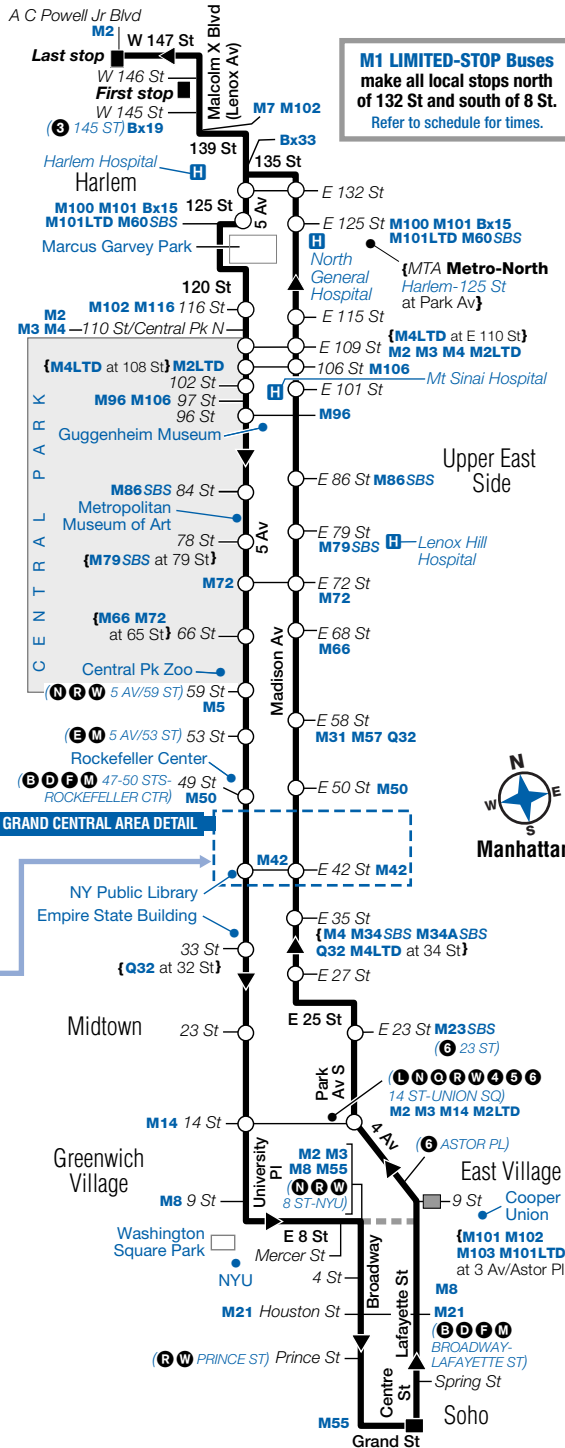

M1 LIMITED-STOP Buses make all local stops north of 132 St and south of 8 St. Refer to schedule for times.

For Accessible subway stations, travel directions and other information:
Call 511 or visit www.mta.info