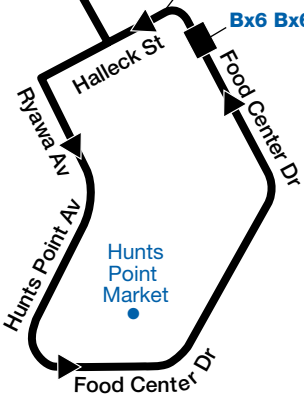

Bx46 Sunday Service

From Hunts Point Market to Longwood

Hunts Point Market	Hunts Pt Tiffany St/ Oak Pt Av	Longwood Prospect Av/ Westchester Av
9:05	9:09	9:17
9:35	9:39	9:47
10:05	10:09	10:17
10:35	10:39	10:47
11:05	11:09	11:17
11:35	11:39	11:47
12:05	12:09	12:17
12:35	12:39	12:47
1:05	1:09	1:17
1:35	1:39	1:47
2:05	2:09	2:17
2:35	2:39	2:47
3:05	3:09	3:17
3:35	3:39	3:47
4:05	4:09	4:17
4:35	4:39	4:47
5:05	5:09	5:17
5:35	5:39	5:47
6:05	6:09	6:17
6:35	6:39	6:47
7:05	7:09	7:17
7:35	7:39	7:47
8:05	8:09	8:17
8:35	8:39	8:47
9:05	9:09	9:17
9:35	9:39	9:47
10:05	10:09	10:17
10:35	10:39	10:47
11:05	11:09	11:17

bx046-WF-D6-9/4/2016-316409-316410-316411-490-nw-Req-2016-080231
bx046-WF-D7-9/3/2017-317399-317400-317401-525-RP-Req-

Bronx

Longwood

Hunts Point

Viele Av

Hunts Pt Av

Bx6 Bx6SBS

bx046a17212_cs

Bx46 MAP LEGEND

Local/Limited/SBS Bus Transfers: shown in bold blue type.

■ Terminal

(6) STATION NAME
Subway Connection

For Accessible subway stations, travel directions and other information:

Call 511 or visit www.mta.info