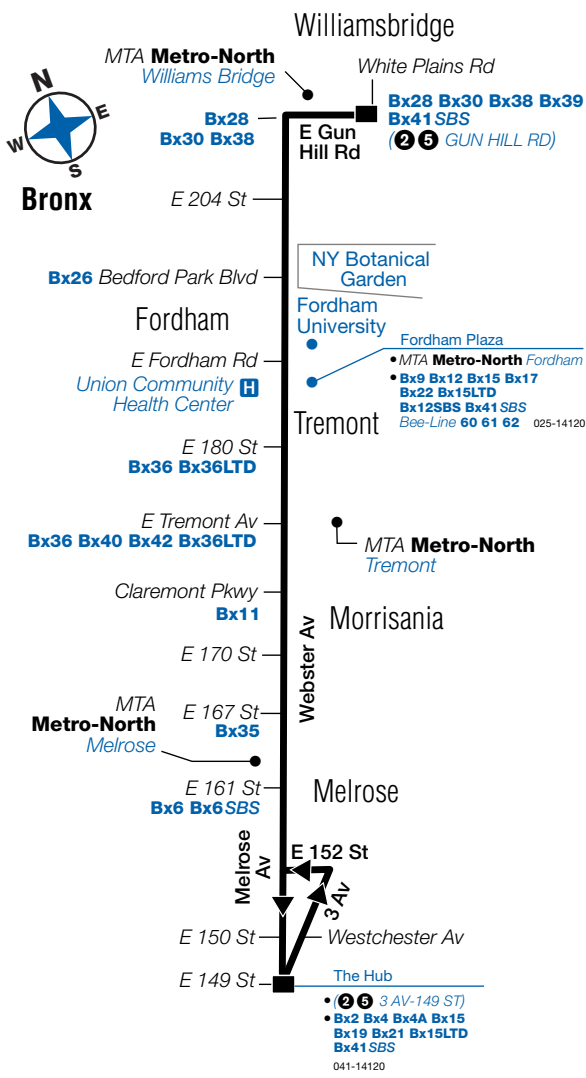

bx041a17212_cs

Bx41 MAP LEGEND

Local/Limited/SBS Bus Transfers: shown in bold blue type.

Terminal

(2 STATION NAME)
Subway Connection

MTA **Metro-North**
Railroad Station

○ Limited Stop

● Point of Interest

For Accessible subway stations, travel directions
and other information:

Call 511 or visit www.mta.info