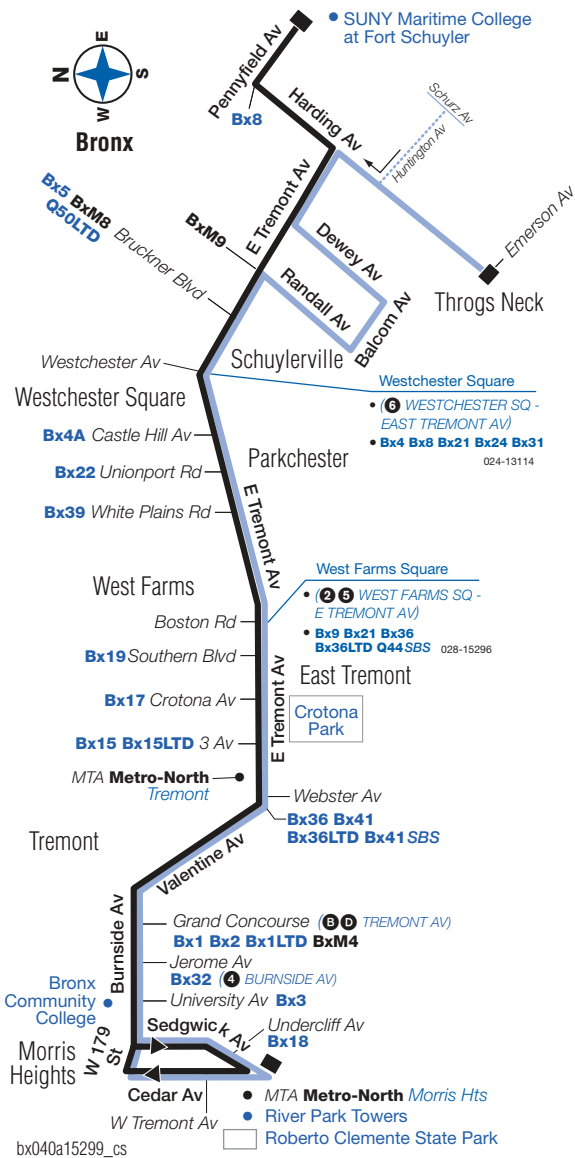

Bx40/Bx42 MAP LEGEND

Local/Limited/SBS Bus Transfers: shown in bold blue type.

Express Bus Transfers: shown in bold black type.

Terminal

Bx40 Service

(4 STATION NAME)
Subway Connection

Bx42 Service

Point of Interest

MTA Metro-North
Railroad Station

Supplemental Service
School Days (early PM)

For Accessible subway stations, travel directions and other information:

Call 511 or visit www.mta.info