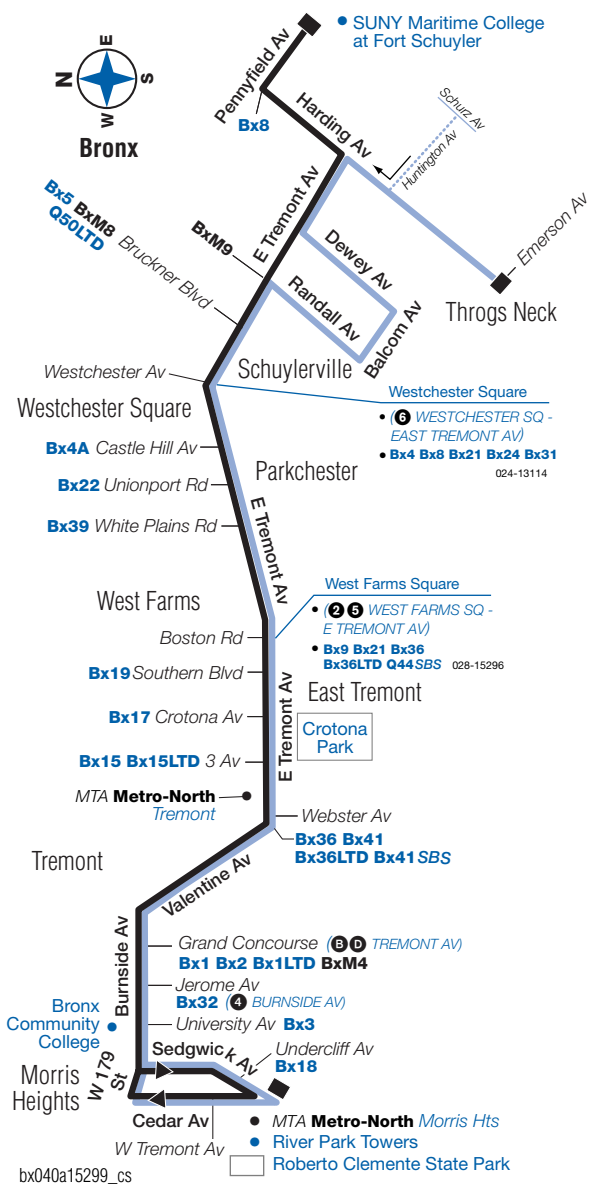

Bx40/Bx42 MAP LEGEND

Local/Limited/SBS Bus Transfers: shown in bold blue type.

Express Bus Transfers: shown in bold black type.

- Terminal
- (4) STATION NAME
  Subway Connection
- Point of Interest
- Supplemental Service School Days (early PM)
- MTA Metro-North Railroad Station
- Bx40 Service
- Bx42 Service

For Accessible subway stations, travel directions and other information:

Call 511 or visit www.mta.info