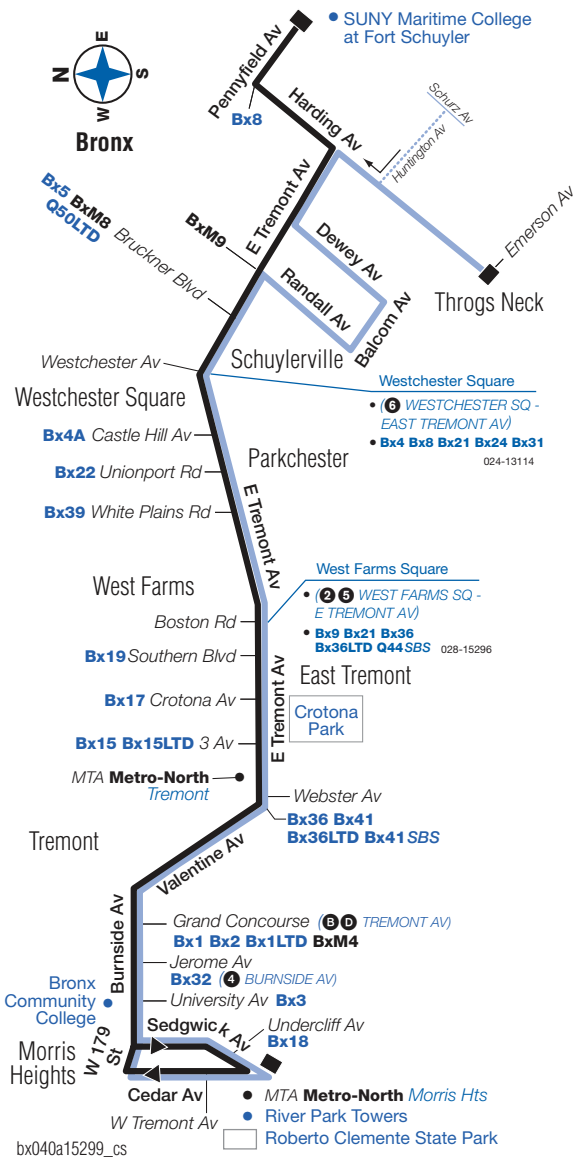

Bx40/Bx42 MAP LEGEND

Local/Limited/SBS Bus Transfers: shown in bold blue type.

Express Bus Transfers: shown in bold black type.

■ Terminal

— Bx40 Service

(4) STATION NAME
Subway Connection

— Bx42 Service

● Point of Interest

MTA Metro-North
Railroad Station

..... Supplemental Service
School Days (early PM)

For Accessible subway stations, travel directions and other information:

Call 511 or visit www.mta.info