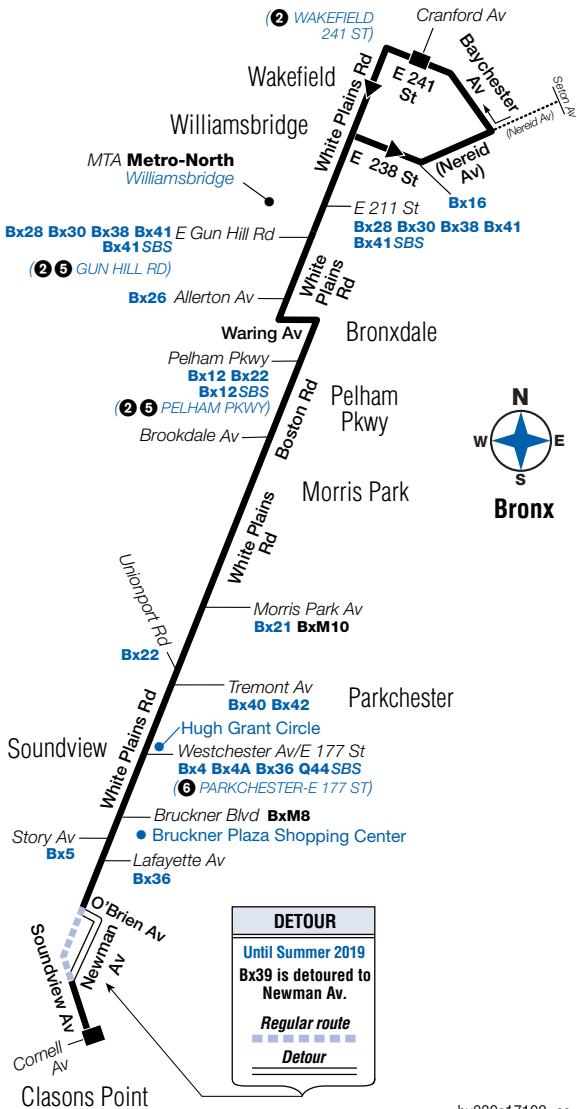

bx039a17192_cs

Bx39 MAP LEGEND

Local/Limited/SBS Bus Transfers: shown in bold blue type.

Express Bus Transfers: shown in bold black type.

Terminal

● Point of Interest

(6 STATION NAME)

Subway Connection

..... Supplemental Service
School Days (early PM)

MTA **Metro-North**
Railroad Station

For Accessible subway stations, travel directions and other information:

Call 511 or visit www.mta.info