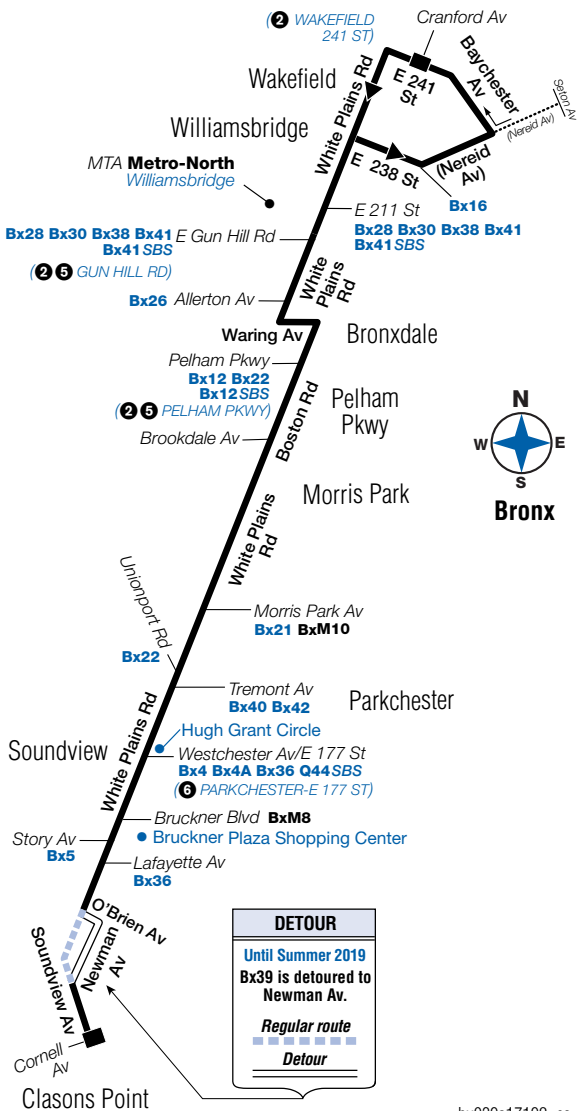

bx039a17192_cs

Bx39 MAP LEGEND

Local/Limited/SBS Bus Transfers: shown in bold blue type.

Express Bus Transfers: shown in bold black type.

Terminal

Point of Interest

(6) STATION NAME

Subway Connection

..... Supplemental Service
School Days (early PM)

MTA Metro-North
Railroad Station

For Accessible subway stations, travel directions and other information:

Call 511 or visit www.mta.info