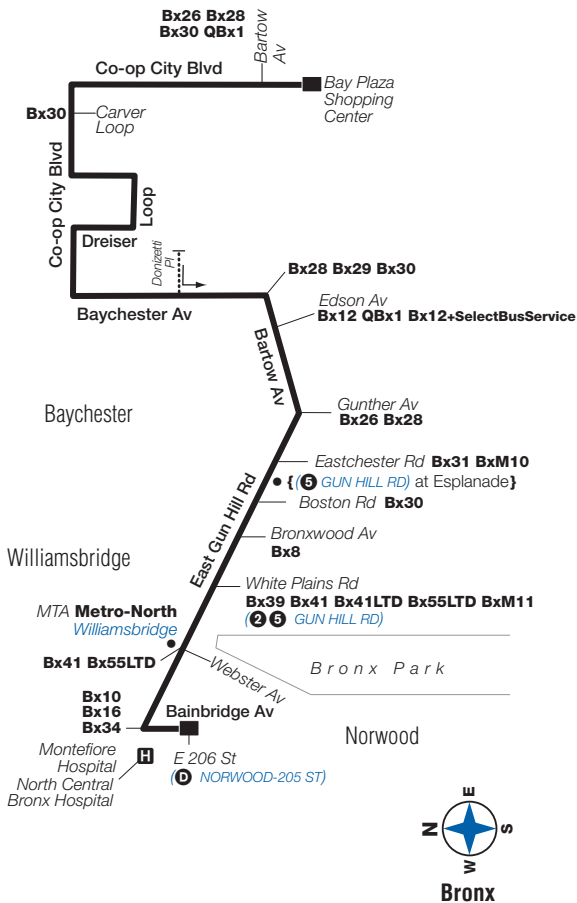

bx038a10147_cs

Bx38 LEGEND

- Terminal
- (4) STATION NAME
  Subway Connection
- (5) GUN HILL RD
  MTA **Metro-North**
  Railroad Station
- ..... Supplemental Service
  School Days (early PM)
- **Bx12** Bus Transfer Point

For subway and rail station accessibility, please see The Map, subway timetables, www.mta.info, or www.tripplanner.mta.info.

**For travel information, call 718-330-1234
or visit www.mta.info**