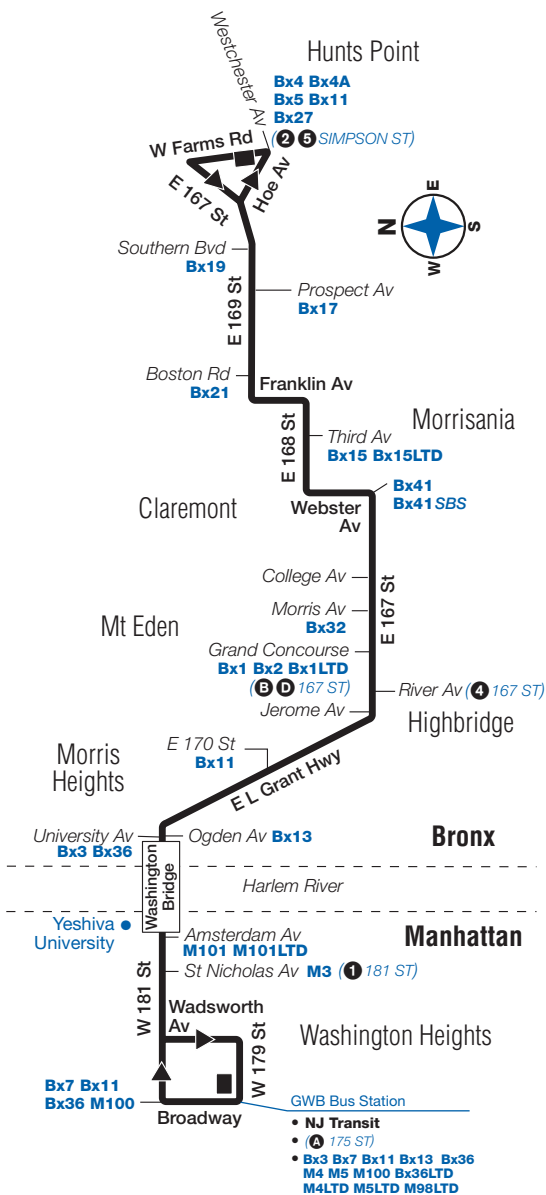

bx035a14183_cs

030-11318

Bx35 MAP LEGEND

Local/Limited/SBS Bus Transfers: shown in bold blue type.

■ Terminal

● Point of Interest

(D STATION NAME)
Subway Connection

For Accessible subway stations, travel directions and other information:

Call 511 or visit www.mta.info