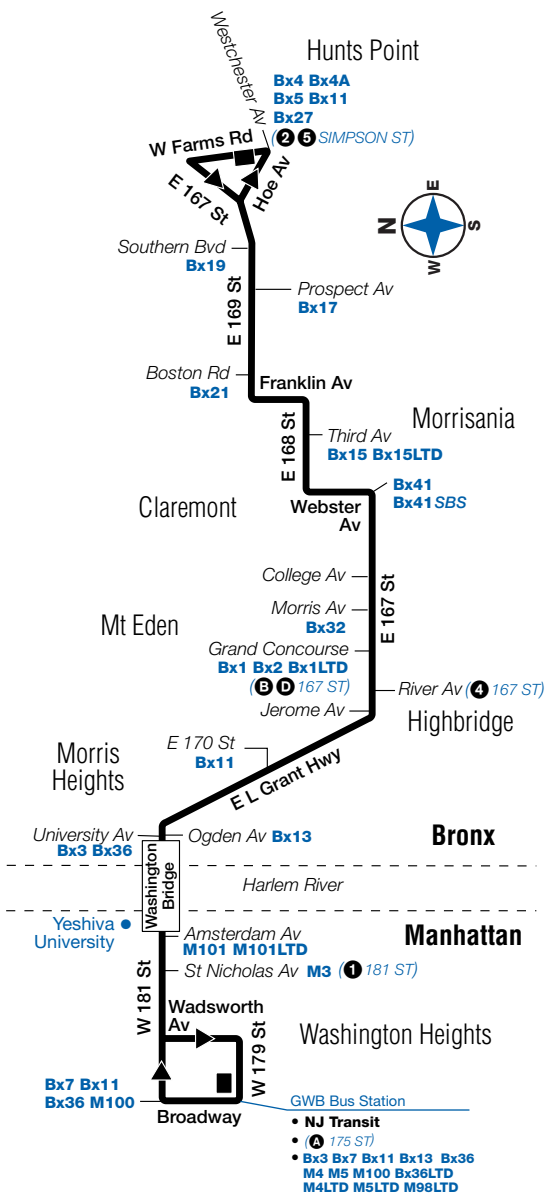

bx035a14183_cs

030-11318

Bx35 MAP LEGEND

Local/Limited/SBS Bus Transfers: shown in bold blue type.

Terminal

• Point of Interest

(D) STATION NAME

Subway Connection

For Accessible subway stations, travel directions and other information:

Call 511 or visit www.mta.info