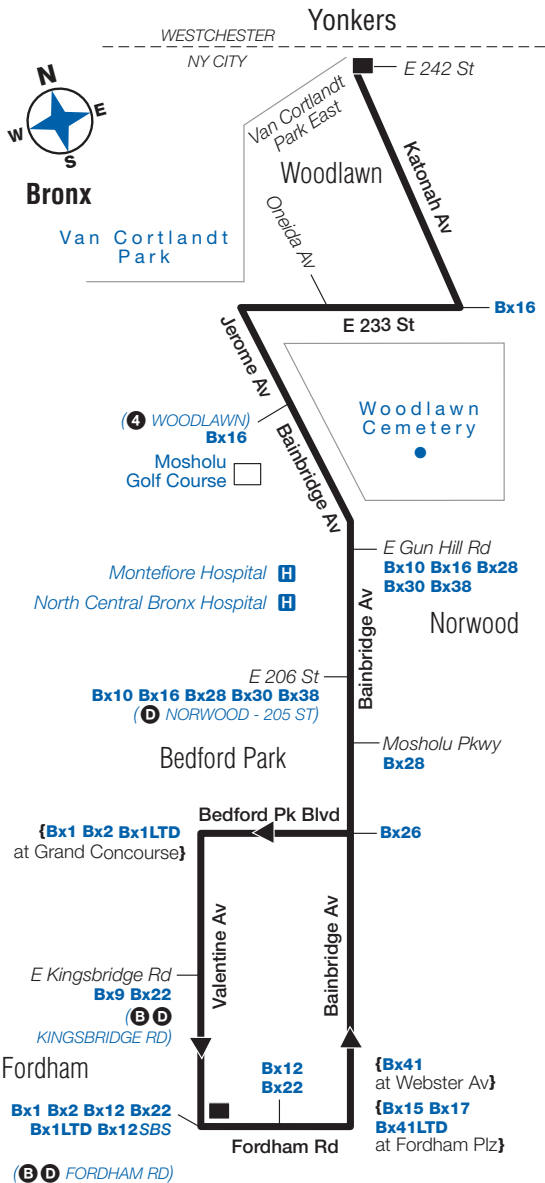

bx034a17062_cs

Bx34 MAP LEGEND

Local/Limited/SBS Bus Transfers: shown in bold blue type.

Terminal

Point of Interest

(D STATION NAME)

Subway Connection

For Accessible subway stations, travel directions and other information:

Call 511 or visit www.mta.info