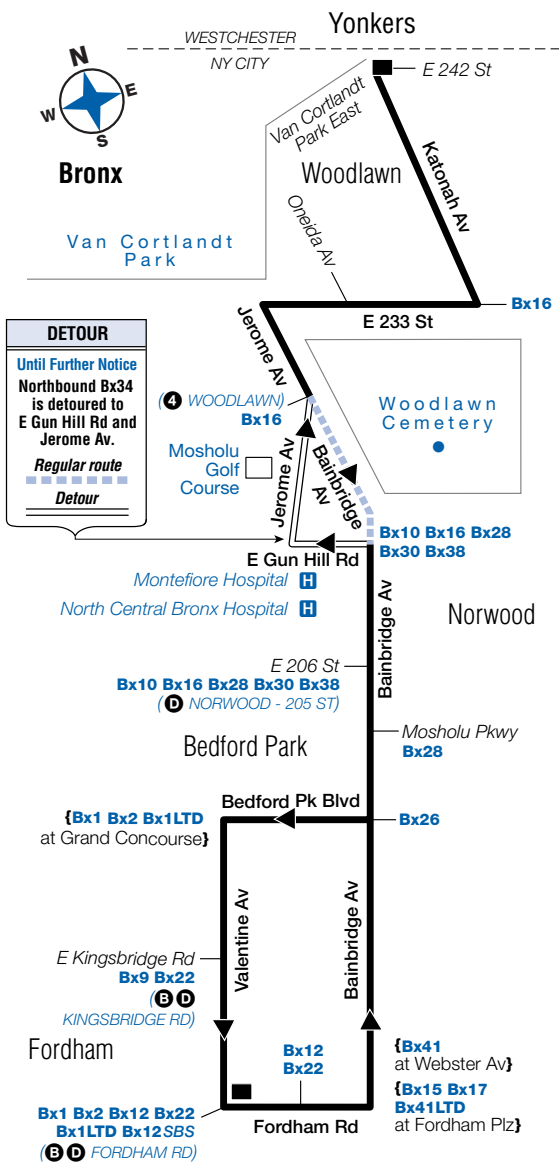

bx034a18222_cs

Bx34 MAP LEGEND

Local/Limited/SBS Bus Transfers: shown in bold blue type.

Terminal

Point of Interest

(D) STATION NAME

Subway Connection

For Accessible subway stations, travel directions and other information:

Call 511 or visit www.mta.info