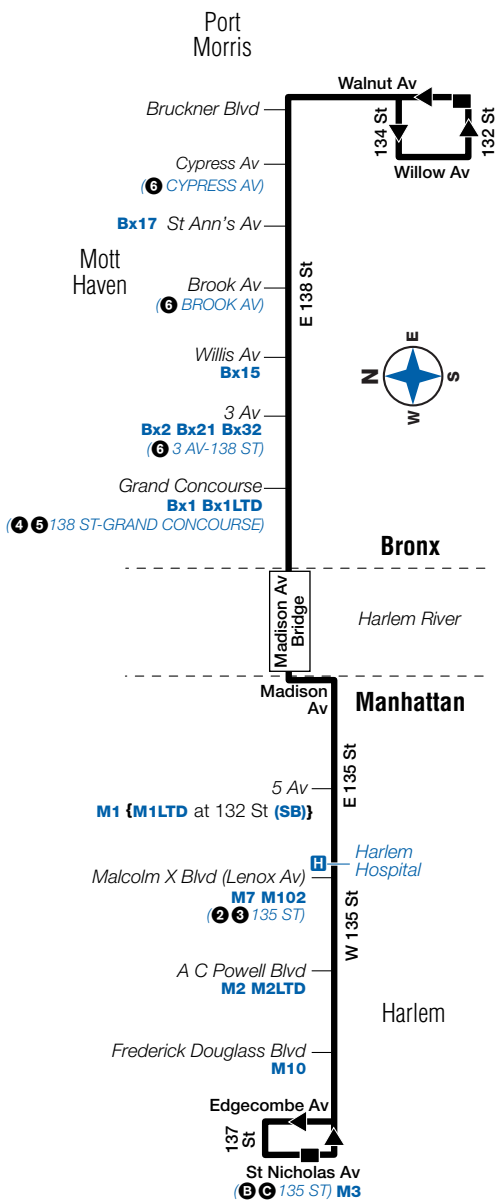

bx033a17145_cs

Bx33 MAP LEGEND

Local/Limited/SBS Bus Transfers: shown in bold blue type.

Terminal

(SB) South-bound

(6 STATION NAME)

Subway Connection

For Accessible subway stations, travel directions and other information:

Call 511 or visit www.mta.info