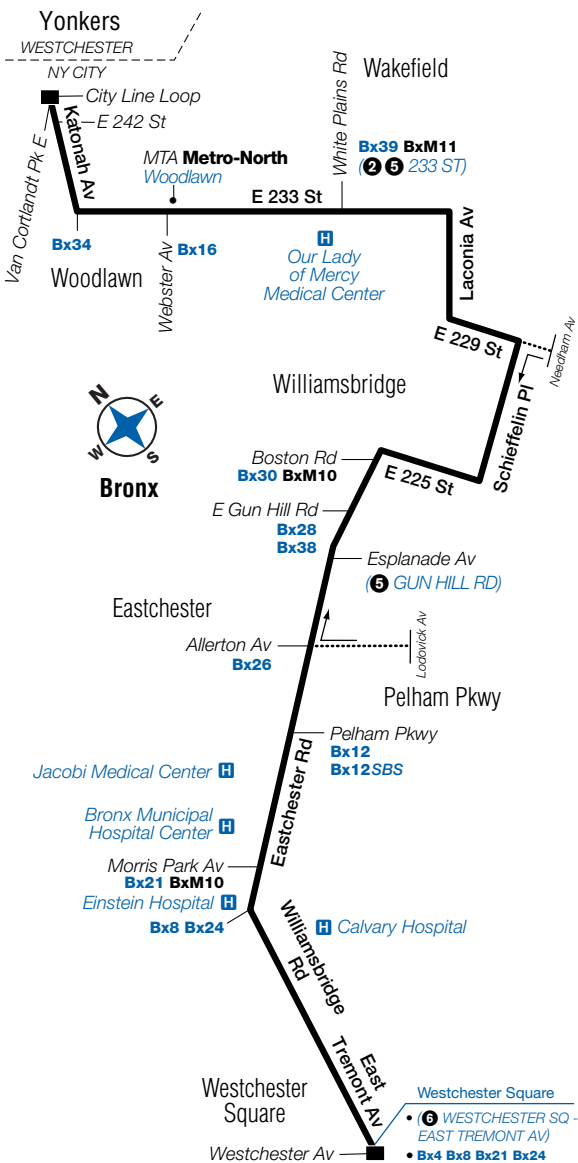

bx031a16285_cs

024-13114

Bx31 MAP LEGEND

Local/Limited/SBS Bus Transfers: shown in bold blue type.

Express Bus Transfers: shown in bold black type.

Terminal

(2 STATION NAME)

Subway Connection

MTA **Metro-North**
Railroad Station

..... Supplemental Service
School Days (early PM)

For Accessible subway stations, travel directions and other information:

Call 511 or visit www.mta.info