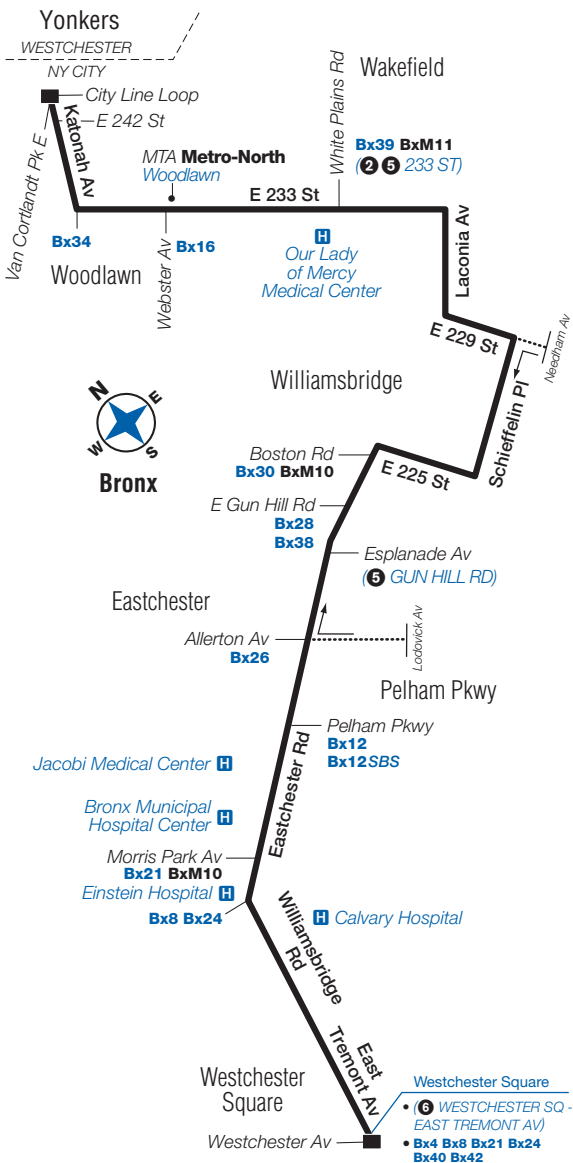

bx031a16285_cs

024-13114

Bx31 MAP LEGEND

Local/Limited/SBS Bus Transfers: shown in bold blue type.

Express Bus Transfers: shown in bold black type.

■ Terminal

(2) STATION NAME
Subway Connection

MTA **Metro-North**
Railroad Station

..... Supplemental Service
School Days (early PM)

For Accessible subway stations, travel directions and other information:

Call 511 or visit www.mta.info