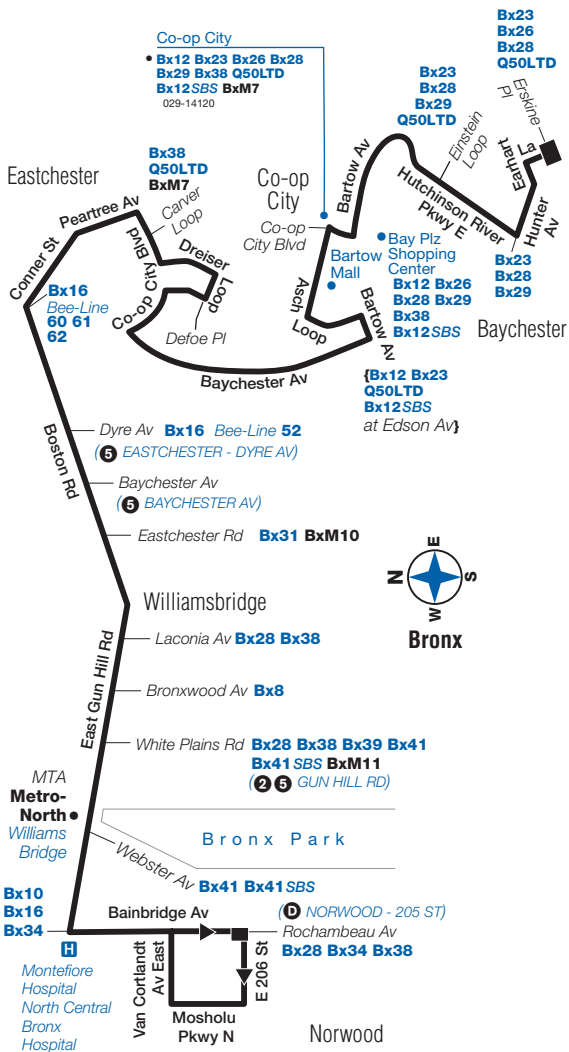

bx030a16105_cs

Bx30 MAP LEGEND

Local/Limited/SBS Bus Transfers: shown in bold blue type.

Express Bus Transfers: shown in bold black type.

Terminal

MTA **Metro-North**
Railroad Station

Point of Interest

(5) STATION NAME
Subway Connection

For Accessible subway stations, travel directions and other information:

Call 511 or visit www.mta.info