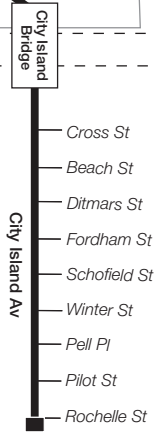

This timetable was printed with environmentally friendly ink on recycled paper.

TAOA 19023

© NYC Transit timetable not for sale

Bx29 Weekday Service

From City Island to Bay Plaza Shopping Center

City Island City Island Av/ Rochelle St	City Island City Island Av/ Fordham St	Pelham Bay Pk Subway Station	Bay Plaza Co-op City Blvd/ Bartow Av
4:58	5:00	5:12	5:18
5:28	5:30	5:42	5:48
5:48	5:51	6:03	6:10
6:08	6:11	6:23	6:30
6:23	6:26	6:38	6:45
6:38	6:41	6:54	7:01
6:53	6:56	7:09	7:17
7:08	7:11	7:24	7:32
7:23	7:26	7:39	7:47
7:38	7:41	7:54	8:02
7:53	7:56	8:09	8:17
8:08	8:11	8:24	8:32
8:23	8:26	8:39	8:47
8:38	8:41	8:54	9:02
8:53	8:56	9:09	9:17
9:08	9:11	9:24	9:32
9:28	9:31	9:44	9:52
9:58	10:01	10:14	10:22
10:28	10:31	10:44	10:52
10:58	11:01	11:14	11:22
11:28	11:31	11:44	11:52
11:58	12:01	12:14	12:22
12:28	12:31	12:44	12:52
12:58	1:01	1:14	1:22
1:28	1:31	1:44	1:52
1:58	2:02	2:16	2:24
2:28	2:32	2:46	2:54
2:48	2:52	3:06	3:14
3:08	3:11	3:25	3:33
3:28	3:31	3:45	3:53
3:48	3:51	4:05	4:13
4:08	4:11	4:25	4:33
4:28	4:31	4:44	4:52
4:43	4:46	4:59	5:07
4:58	5:01	5:14	5:22
5:13	5:16	5:29	5:37
5:28	5:31	5:44	5:52
5:43	5:46	5:59	6:07
5:58	6:01	6:14	6:22
6:13	6:16	6:29	6:37
6:28	6:31	6:44	6:52
6:43	6:46	6:59	7:07
7:00	7:03	7:16	7:24
7:20	7:23	7:36	7:43
7:40	7:43	7:56	8:03
8:00	8:03	8:16	8:23
8:20	8:23	8:36	8:43
8:40	8:42	8:54	9:01
9:10	9:12	9:24	9:31
9:40	9:42	9:54	10:00
10:10	10:12	10:24	10:30
10:40	10:42	10:54	11:00
11:10	11:12	11:24	11:30
11:40	11:42	11:54	12:00
12:10	12:12	12:24	12:30
12:40	12:42	12:54	—
1:10	1:12	1:24	—

Co-op City

- **Bx12 Bx23 Bx26 Bx28**
- Bx30 Bx38 Q50LTD**
- Bx12SBS BxM7**

029-14120

Bay Plaza Shopping Center
Bx12 Bx28
Bx38 Bx12SBS

Co-op City Section 5
Co-op City

PELHAM BAY PARK

Bx5 Bx12
Bx23 Bx24
Q50LTD
Bx12SBS BxM8
Bee-Line: **45**
(6) PELHAM BAY PARK

City Island

bx029a16116_cs

Bx29 MAP LEGEND

Local/Limited/SBS Bus Transfers: shown in bold blue type.

Express Bus Transfers: shown in bold black type.

■ Terminal

● Point of Interest

(6) STATION NAME