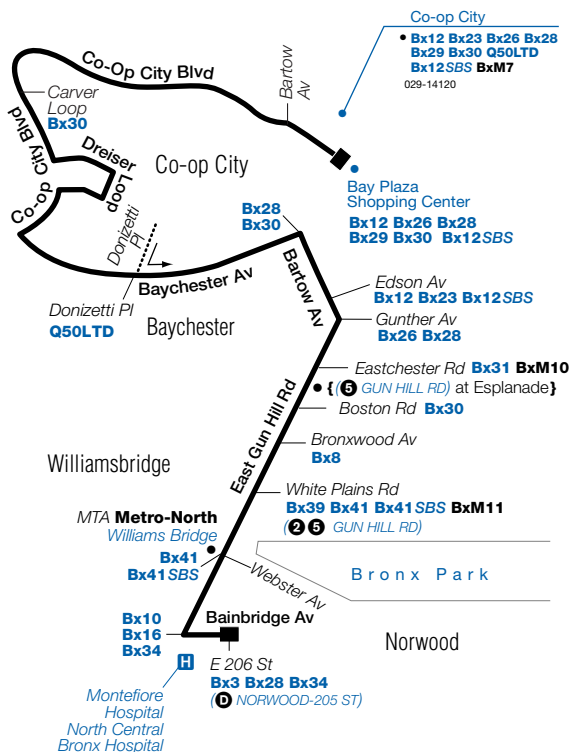

bx038a16105_cs

Bx38 MAP LEGEND

Local/Limited/SBS Bus Transfers: shown in bold blue type.

Express Bus Transfers: shown in bold black type.

Terminal

Point of Interest

(5 STATION NAME)
Subway Connection

Supplemental Service
School Days (early PM)

MTA **Metro-North**
Railroad Station

For Accessible subway stations, travel directions
and other information:

Call 511 or visit www.mta.info