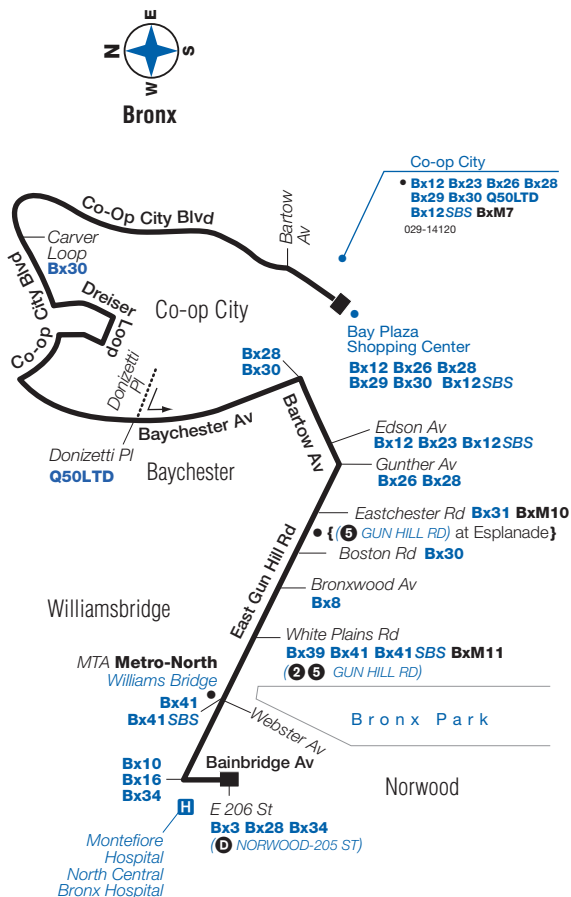

bx038a16105_cs

Bx38 MAP LEGEND

Local/Limited/SBS Bus Transfers: shown in bold blue type.

Express Bus Transfers: shown in bold black type.

Terminal

Point of Interest

(5 STATION NAME)
Subway Connection

..... Supplemental Service
School Days (early PM)

MTA **Metro-North**
Railroad Station

For Accessible subway stations, travel directions and other information:

Call 511 or visit www.mta.info