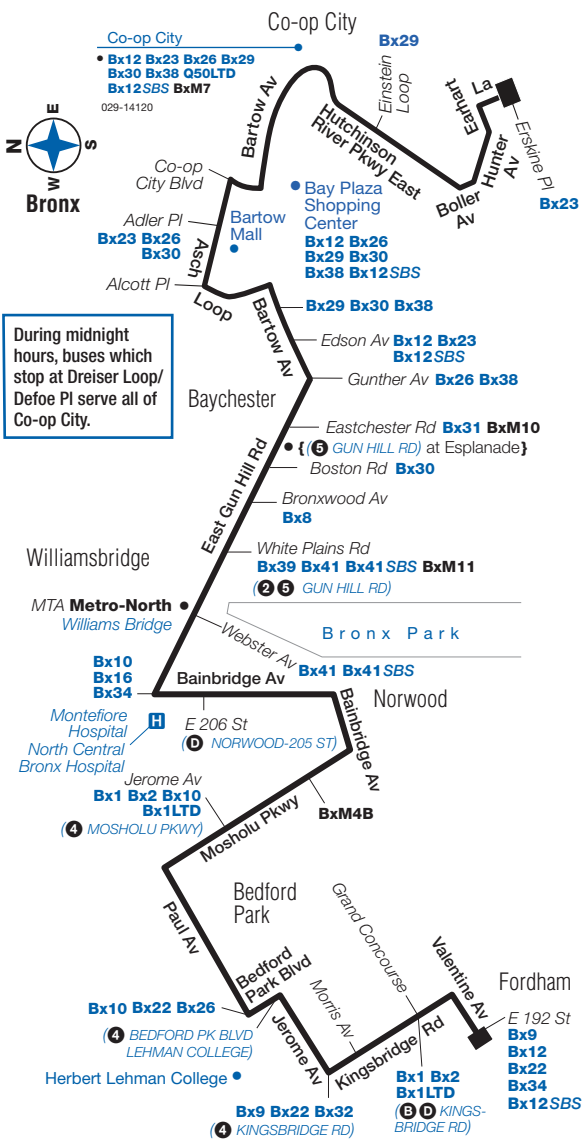

bx028a16105_cs

Bx28 MAP LEGEND

Local/Limited/SBS Bus Transfers: shown in bold blue type.

Express Bus Transfers: shown in bold black type.

■ Terminal

(4) STATION NAME

Subway Connection

MTA **Metro-North**
Railroad Station

● Point of Interest