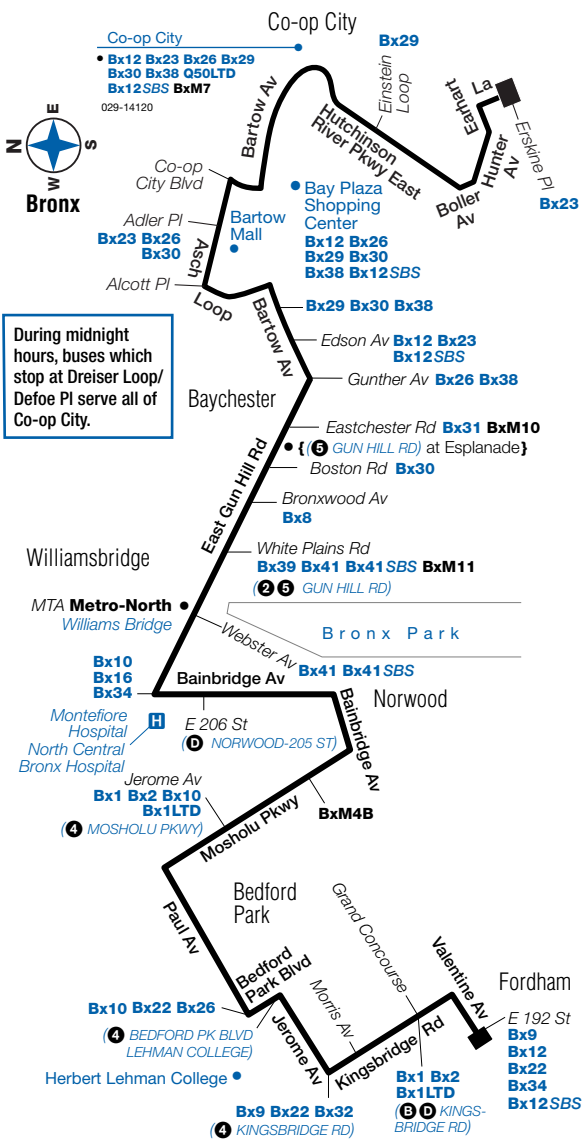

bx028a16105_cs

Bx28 MAP LEGEND

Local/Limited/SBS Bus Transfers: shown in bold blue type.

Express Bus Transfers: shown in bold black type.

■ Terminal

(4) STATION NAME

Subway Connection

MTA **Metro-North**
Railroad Station

● Point of Interest