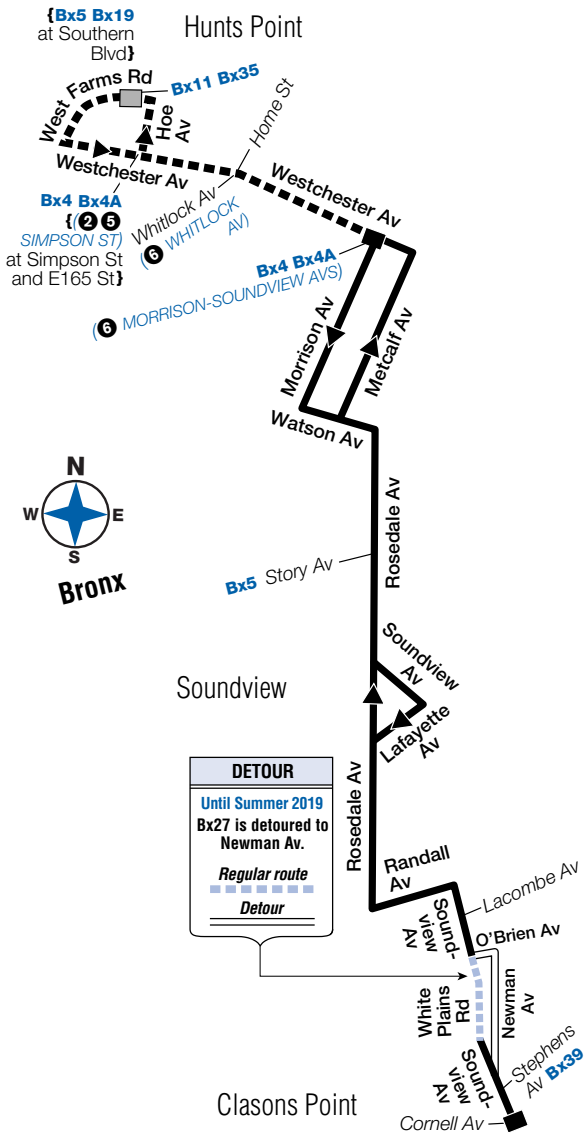

bx027a17192_cs

Bx27 MAP LEGEND

Local/Limited/SBS Bus Transfers: shown in bold blue type.

■ Terminal

■ Part-time Terminal

(2) STATION NAME
Subway Connection

■ ■ ■ Part-time Service

For Accessible subway stations, travel directions and other information:

Call 511 or visit www.mta.info