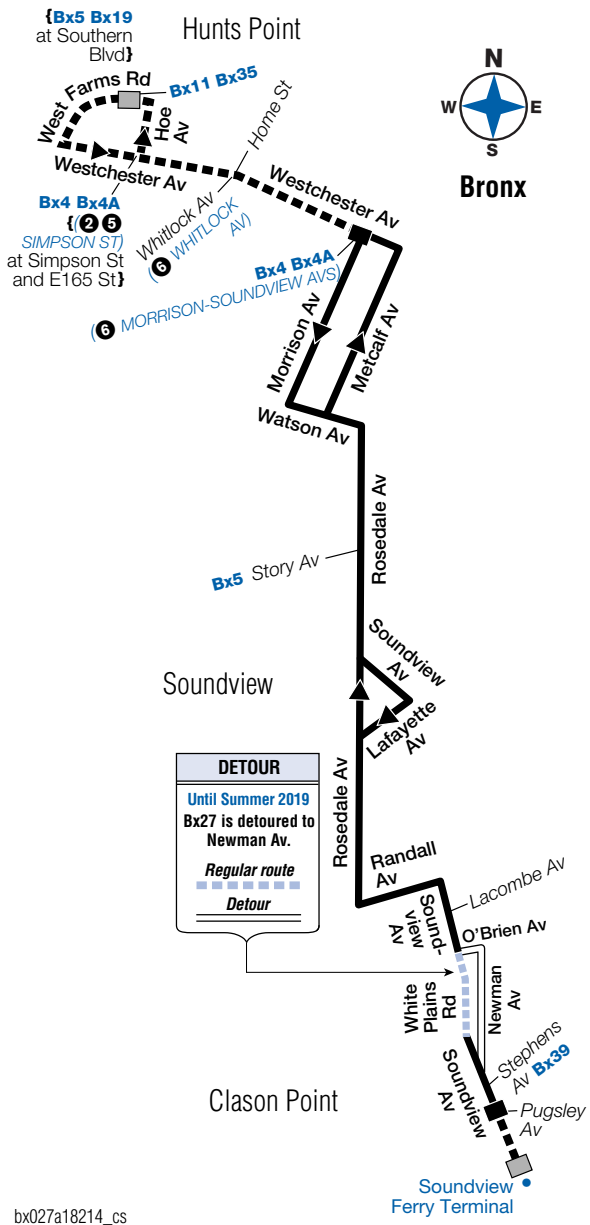

bx027a18214_cs

Bx27 MAP LEGEND

Local/Limited/SBS Bus Transfers: shown in bold blue type.

 Terminal	 Part-time Terminal
(2) STATION NAME Subway Connection	■ ■ ■ Part-time Service

For Accessible subway stations, travel directions and other information:
Call 511 or visit www.mta.info