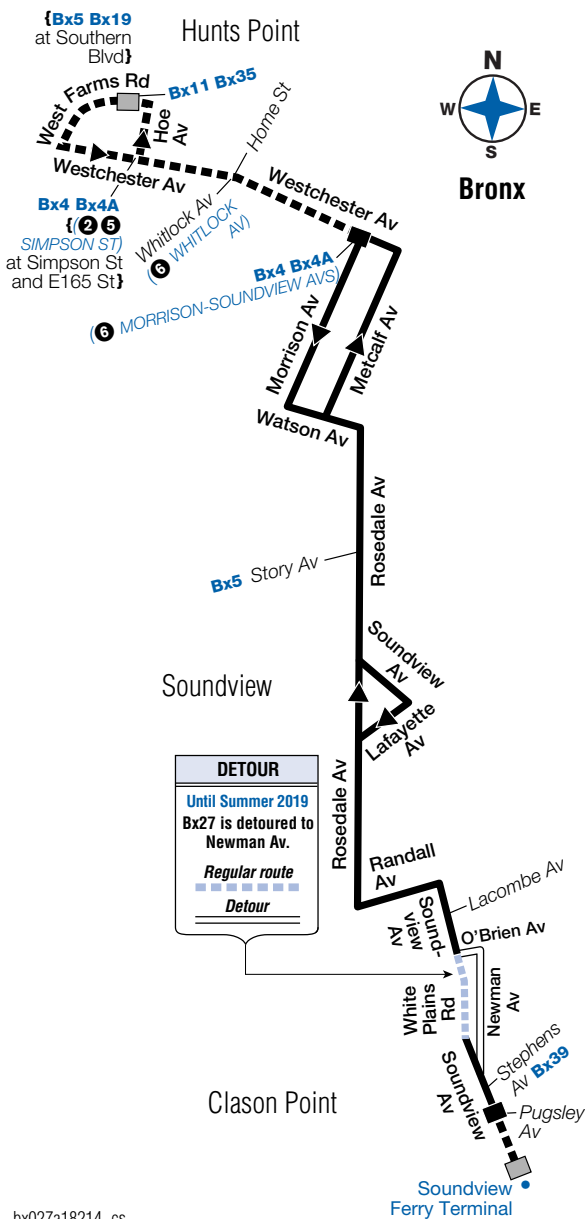

bx027a18214_cs

Bx27 MAP LEGEND

Local/Limited/SBS Bus Transfers: shown in bold blue type.

■ Terminal

■ Part-time Terminal

(2 STATION NAME)
Subway Connection

■ ■ ■ Part-time Service

For Accessible subway stations, travel directions and other information:

Call 511 or visit www.mta.info