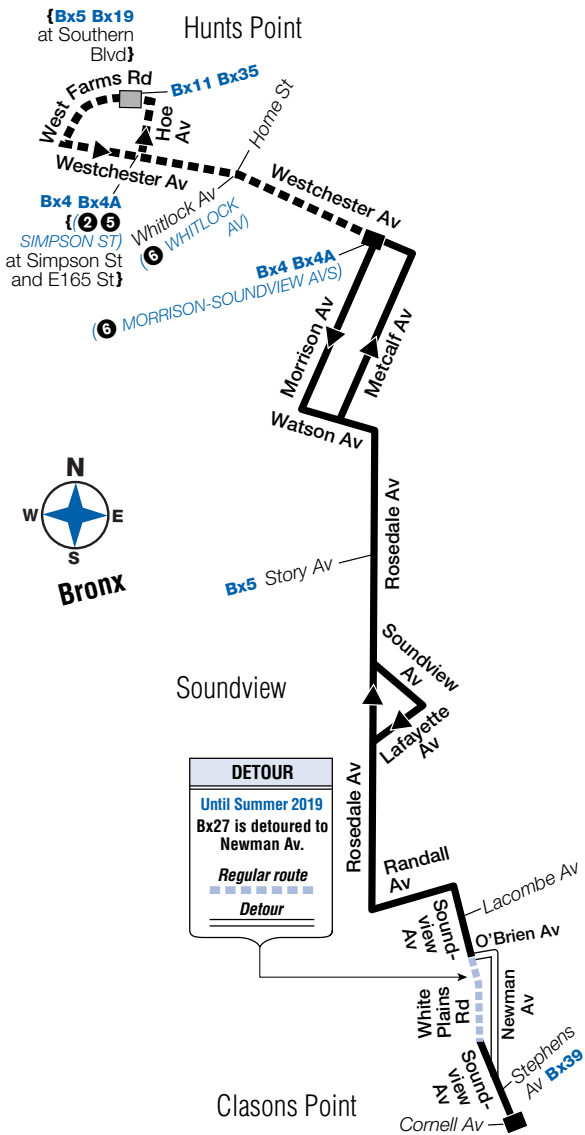

bx027a17192_cs

Bx27 MAP LEGEND

Local/Limited/SBS Bus Transfers: shown in bold blue type.

Terminal

Part-time Terminal

(2 STATION NAME)
Subway Connection

Part-time Service

For Accessible subway stations, travel directions and other information:

Call 511 or visit www.mta.info