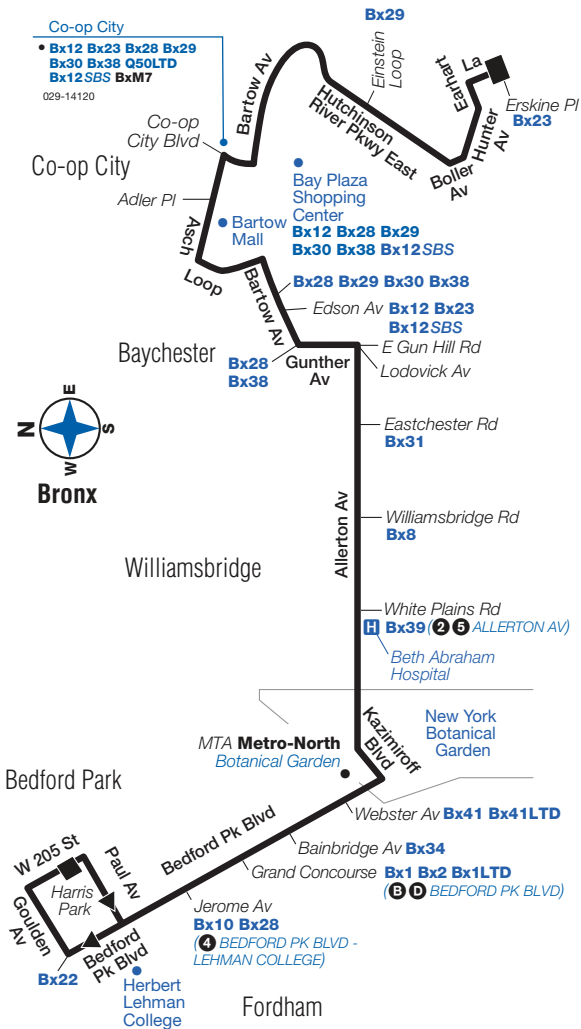

bx026a17062_cs

Bx26 MAP LEGEND

Local/Limited/SBS Bus Transfers: shown in bold blue type.

Express Bus Transfers: shown in bold black type.

■ Terminal

(2 STATION NAME)

Subway Connection

MTA **Metro-North**
Railroad Station

● Point of Interest

For Accessible subway stations, travel directions and other information:

Call 511 or visit www.mta.info