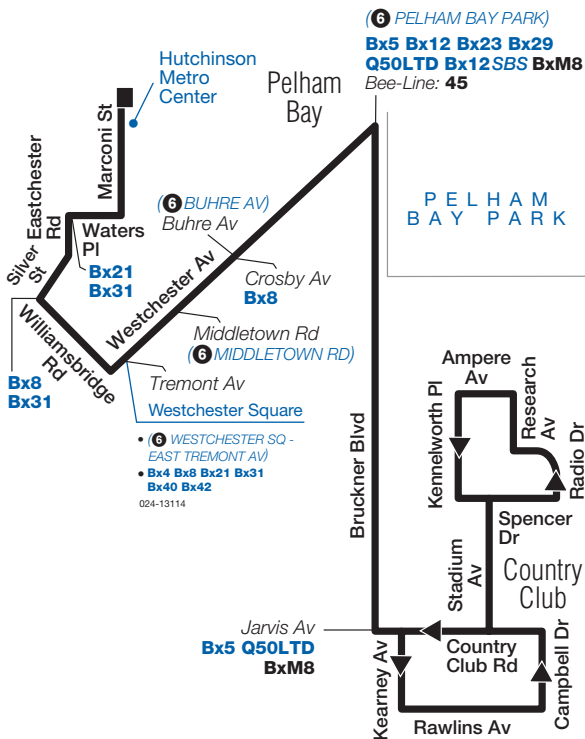

bx024a14204_cs

Bx24 MAP LEGEND

Local/Limited/SBS Bus Transfers: shown in bold blue type.
Express Bus Transfers: shown in bold black type.

■ Terminal

● Point of Interest

(6) STATION NAME
Subway Connection

For Accessible subway stations, travel directions and other information:

Call 511 or visit www.mta.info