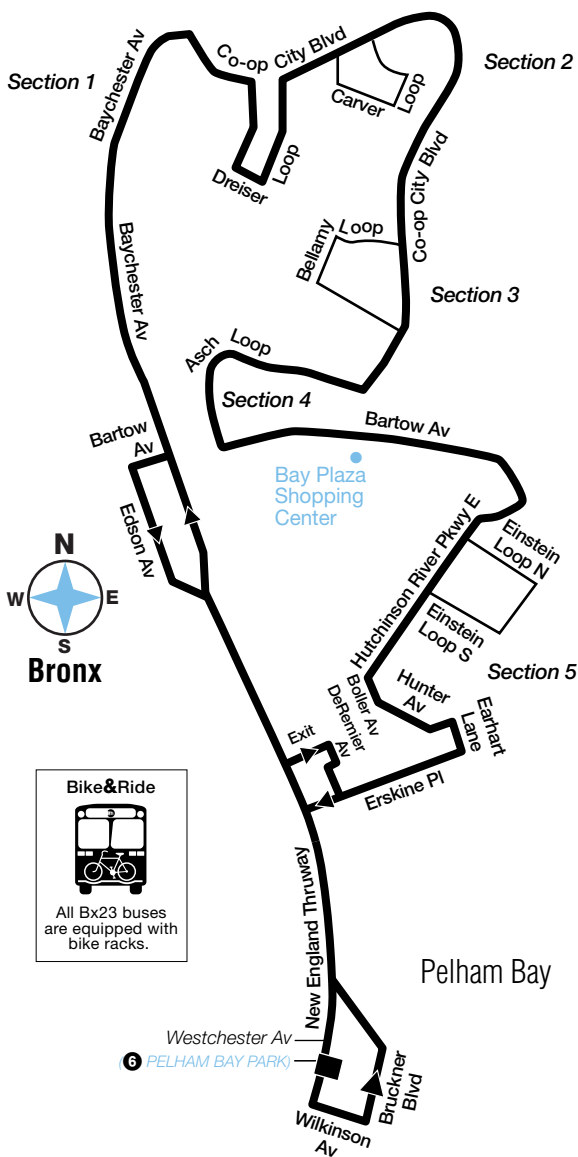

Co-op City Loop

m_bx023_18182_cs

Bx23 MAP LEGEND

Terminal

Point of Interest

(6) STATION NAME

Subway Connection

For Accessible subway stations, travel directions and other information:

Call 511 or visit www.mta.info