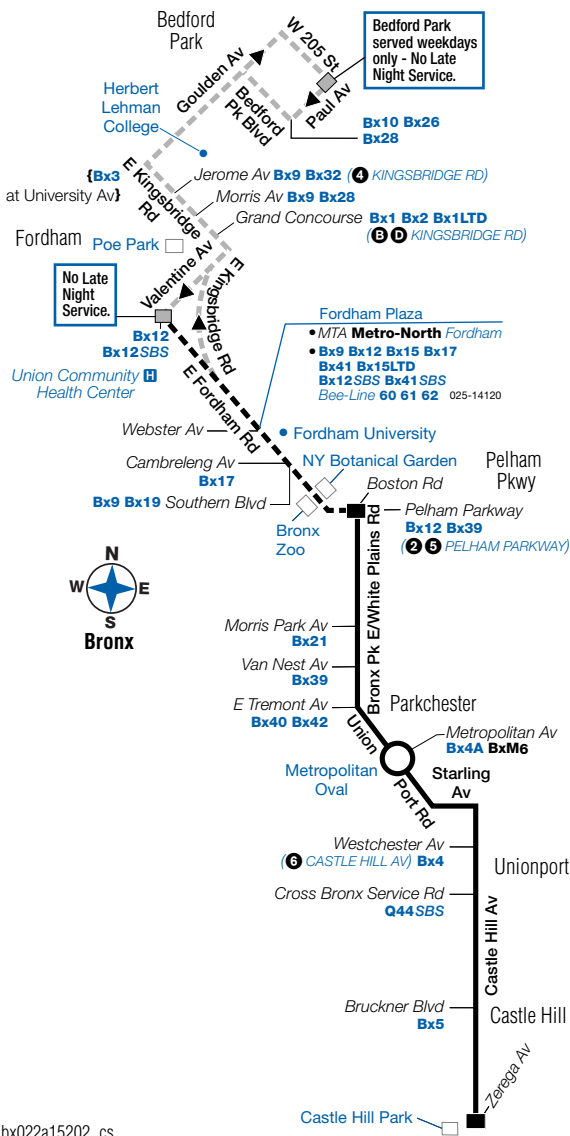

bx022a15202_cs

Bx22 MAP LEGEND

Local/Limited/SBS Bus Transfers: shown in bold blue type.

Express Bus Transfers: shown in bold black type.

- Terminal
- Part-time Terminal

(6 STATION NAME)
Subway Connection

● Point of Interest

MTA **Metro-North**
Railroad Station

--- Part-time - No
Late Night Service

--- Weekday Only Service

For Accessible subway stations, travel directions
and other information:

Call 511 or visit www.mta.info