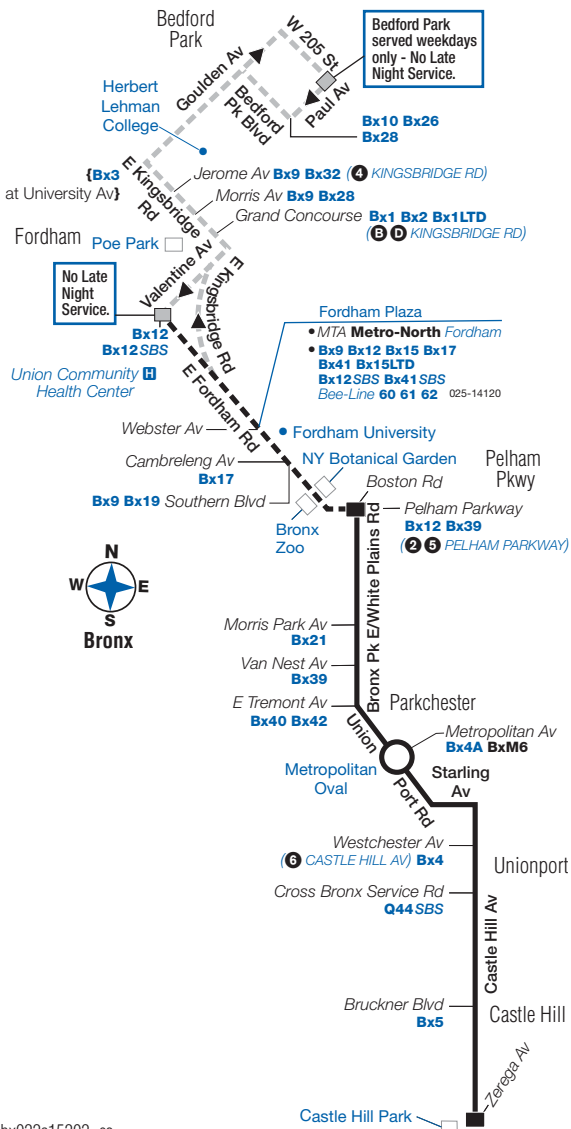

bx022a15202_cs

Bx22 MAP LEGEND

Local/Limited/SBS Bus Transfers: shown in bold blue type.

Express Bus Transfers: shown in bold black type.

Terminal

Part-time Terminal

(6) STATION NAME
Subway Connection

Point of Interest

MTA Metro-North
Railroad Station

Part-time - No
Late Night Service

Weekday Only Service

For Accessible subway stations, travel directions and other information:

Call 511 or visit www.mta.info