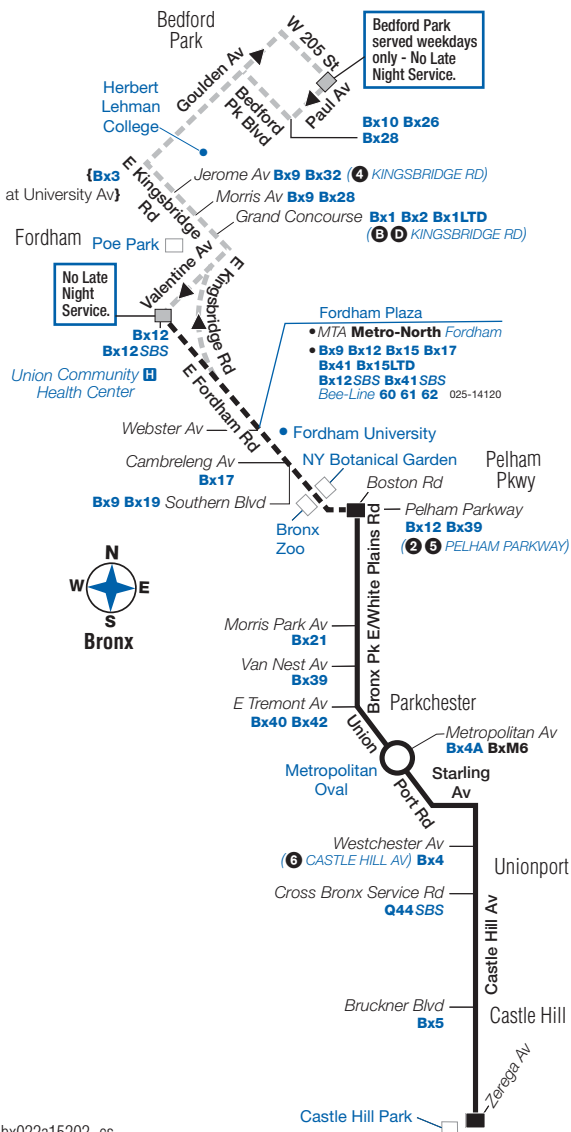

bx022a15202_cs

Bx22 MAP LEGEND

Local/Limited/SBS Bus Transfers: shown in bold blue type.

Express Bus Transfers: shown in bold black type.

■ Terminal

■ Part-time Terminal

(6) STATION NAME

Subway Connection

● Point of Interest

MTA Metro-North
Railroad Station

--- Part-time - No
Late Night Service

--- Weekday Only Service

For Accessible subway stations, travel directions and other information:

Call 511 or visit www.mta.info