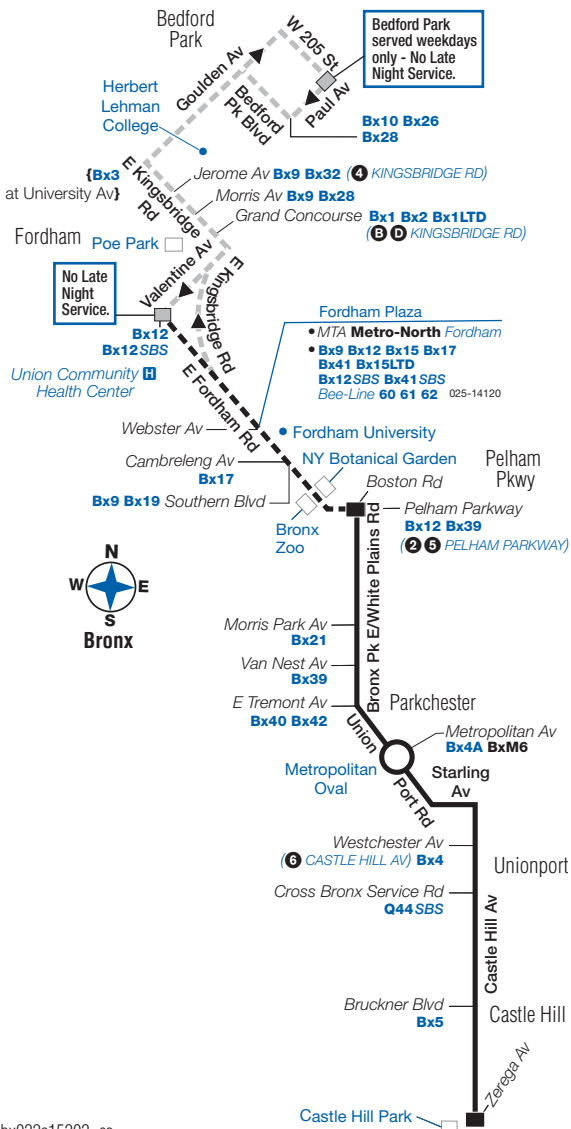

bx022a15202_cs

Bx22 MAP LEGEND

Local/Limited/SBS Bus Transfers: shown in bold blue type.

Express Bus Transfers: shown in bold black type.

Terminal

Part-time Terminal

(6) STATION NAME
Subway Connection

● Point of Interest

MTA Metro-North
Railroad Station

--- Part-time - No
Late Night Service

--- Weekday Only Service

For Accessible subway stations, travel directions and other information:

Call 511 or visit www.mta.info