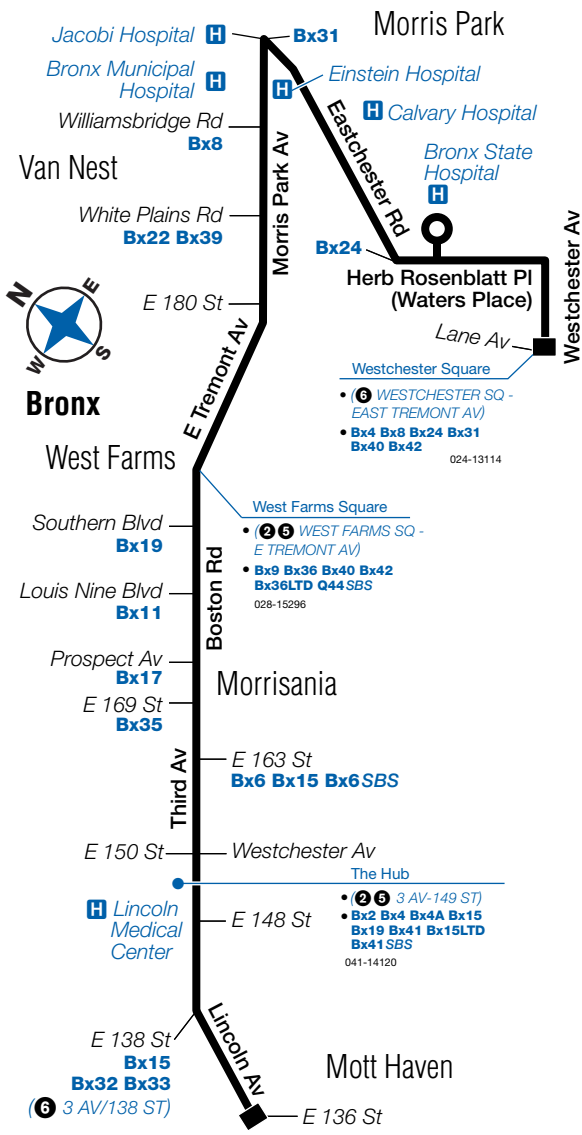

bx021a17212_cs

Bx21 MAP LEGEND

Local/Limited/SBS Bus Transfers: shown in bold blue type.

■ Terminal

● Point of Interest

(6) STATION NAME
Subway Connection

For Accessible subway stations, travel directions and other information:

Call 511 or visit www.mta.info