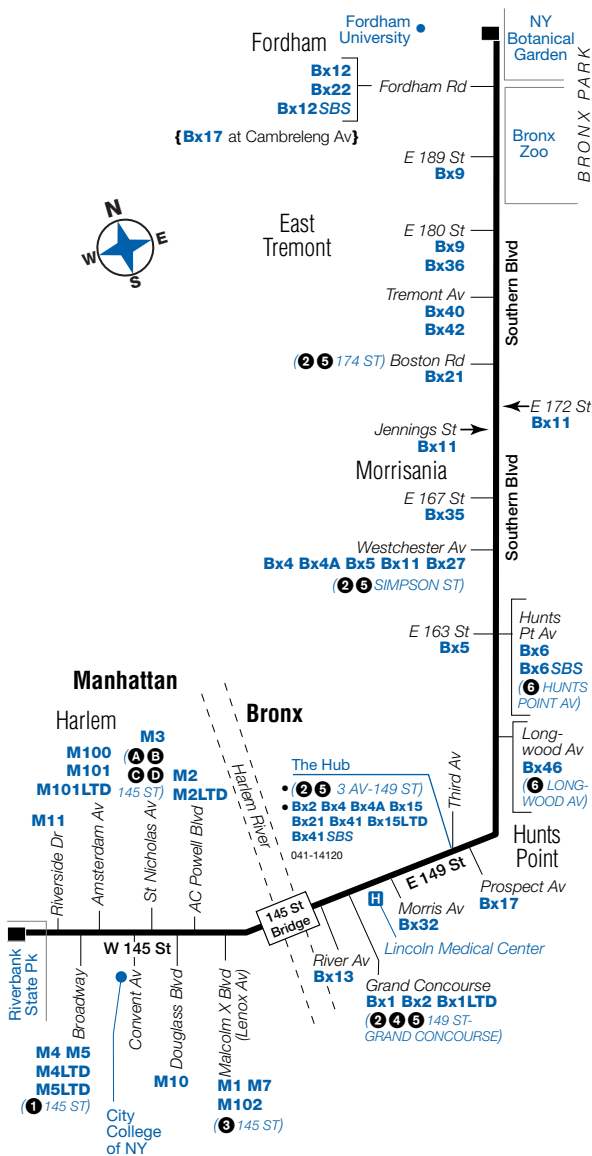

bx019a17212_cs

Bx19 MAP LEGEND

Local/Limited/SBS Bus Transfers: shown in bold blue type.

Terminal

(A STATION NAME)
Subway Connection

● Point of Interest

For Accessible subway stations, travel directions and other information:

Call 511 or visit www.mta.info