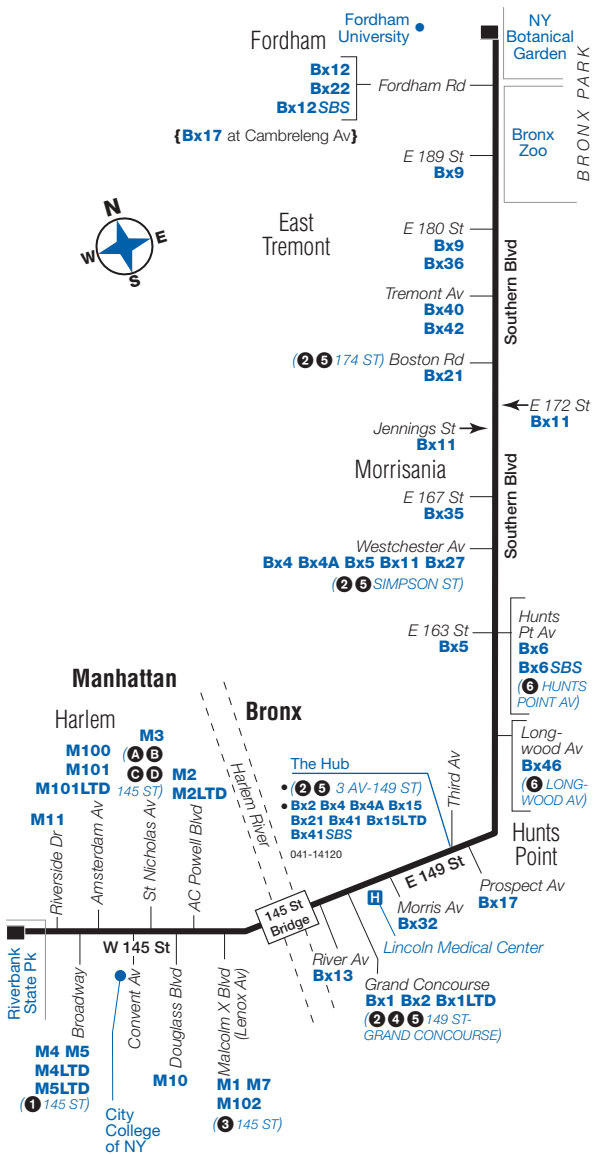

bx019a17212_cs

Bx19 MAP LEGEND

Local/Limited/SBS Bus Transfers: shown in bold blue type.

Terminal

(A) STATION NAME
Subway Connection

● Point of Interest

For Accessible subway stations, travel directions and other information:

Call 511 or visit www.mta.info