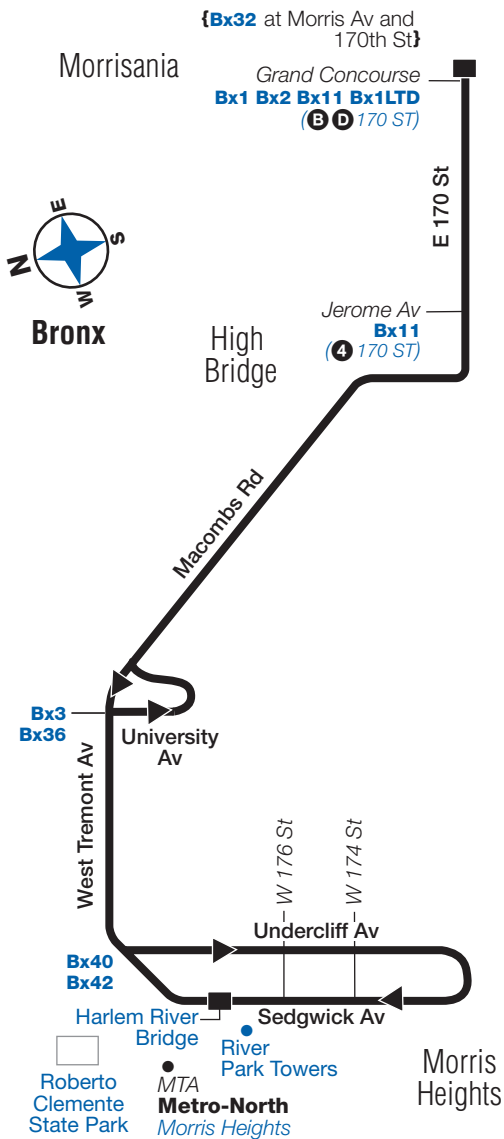

Bx18 MAP LEGEND

Local/Limited/SBS Bus Transfers: shown in bold blue type.

Terminal

● Point of Interest

(**4** STATION NAME)
Subway Connection

MTA **Metro-North**
Railroad Station

For Accessible subway stations, travel directions and other information:

Call 511 or visit www.mta.info