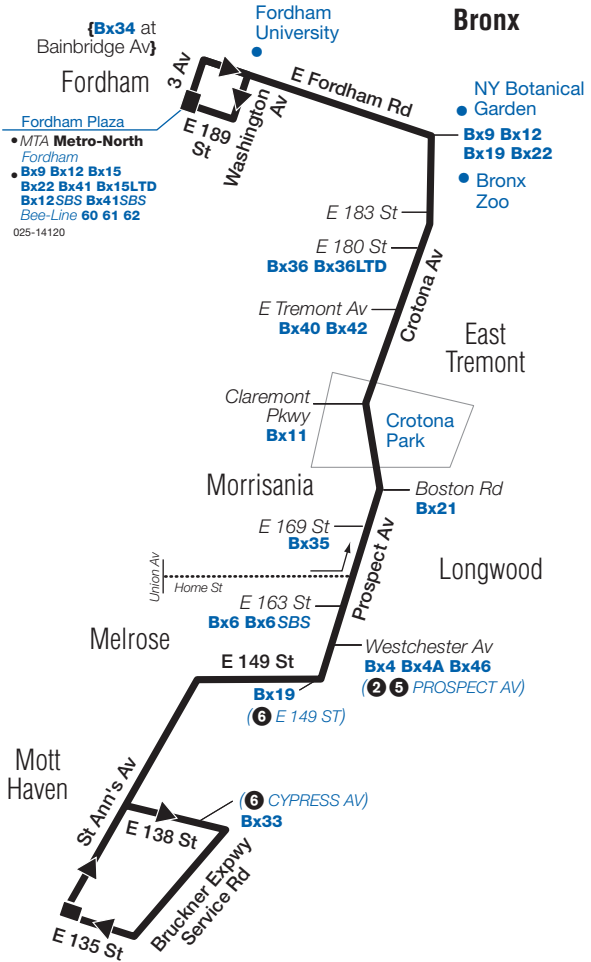

Bronx

bx017a18162_cs

Bx17 MAP LEGEND

Local/Limited/SBS Bus Transfers: shown in bold blue type.

Terminal

(6 STATION NAME)

Subway Connection

MTA **Metro-North**
Railroad Station

..... Supplemental Service
School Days (early PM)

• Point of Interest

For Accessible subway stations, travel directions
and other information:

Call 511 or visit www.mta.info