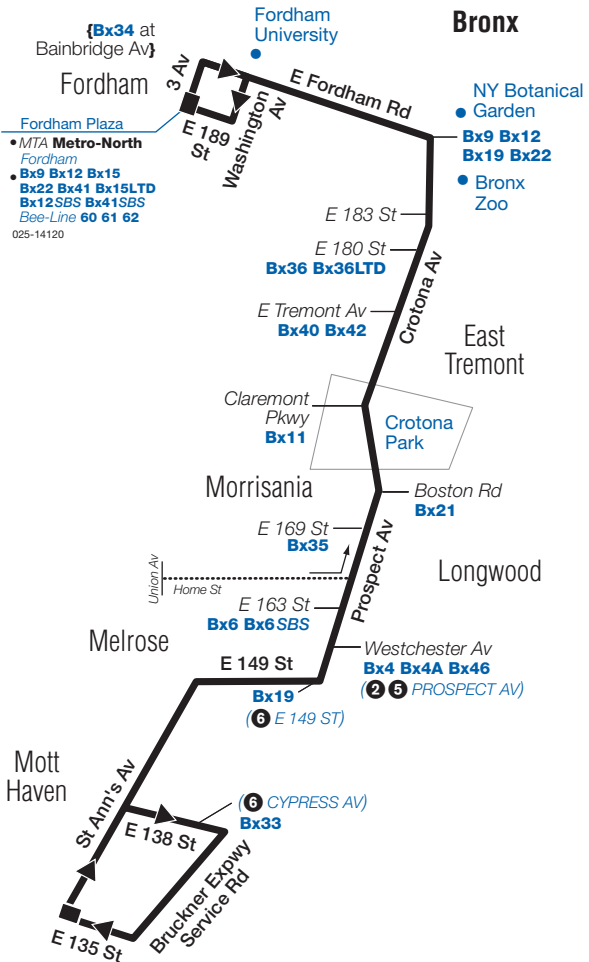

Bronx

bx017a18162_cs

Bx17 MAP LEGEND

Local/Limited/SBS Bus Transfers: shown in bold blue type.

Terminal

(6 STATION NAME)

Subway Connection

MTA **Metro-North**

Railroad Station

..... Supplemental Service
School Days (early PM)

● Point of Interest

For Accessible subway stations, travel directions
and other information:

Call 511 or visit www.mta.info