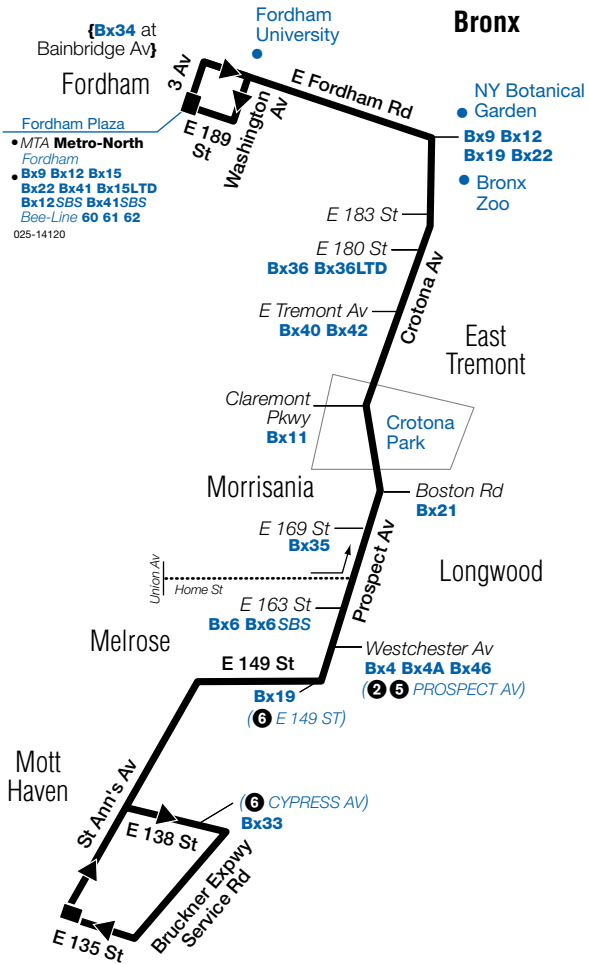

Bronx

bx017a18162_cs

Bx17 MAP LEGEND

Local/Limited/SBS Bus Transfers: shown in bold blue type.

Terminal

(6 STATION NAME)

Subway Connection

MTA **Metro-North**

Railroad Station

..... Supplemental Service
School Days (early PM)

● Point of Interest

For Accessible subway stations, travel directions and other information:

Call 511 or visit www.mta.info