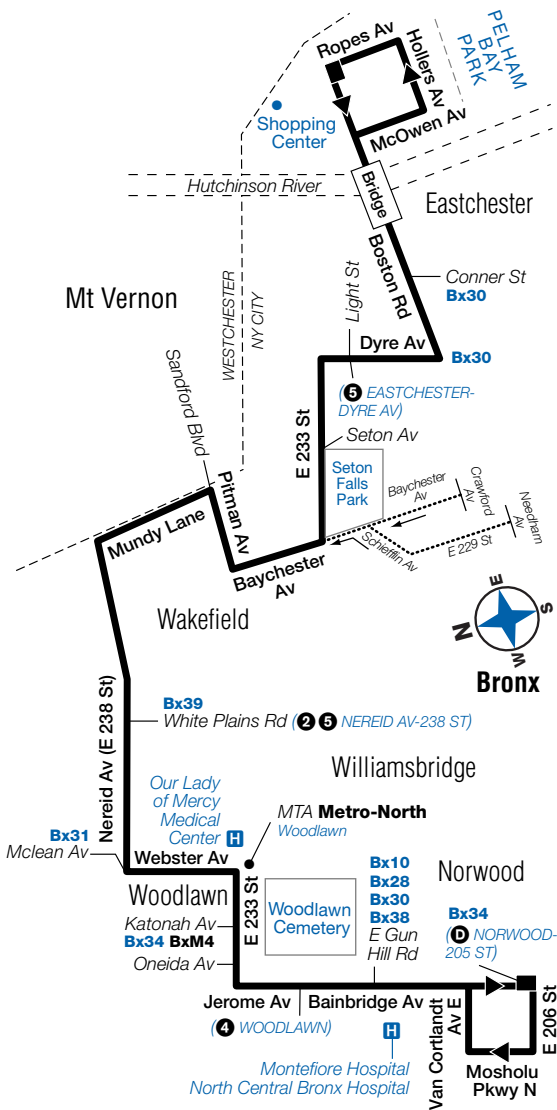

bx016a18333_cs

Bx16 MAP LEGEND

Local/Limited/SBS Bus Transfers: shown in bold blue type.
Express Bus Transfers: shown in bold black type.

- Terminal
- (5) STATION NAME
  Subway Connection
- Point of Interest

- MTA **Metro-North**
  Railroad Station
- ..... Supplemental Service
  School Days (early PM)

For Accessible subway stations, travel directions and other information:

Call 511 or visit www.mta.info