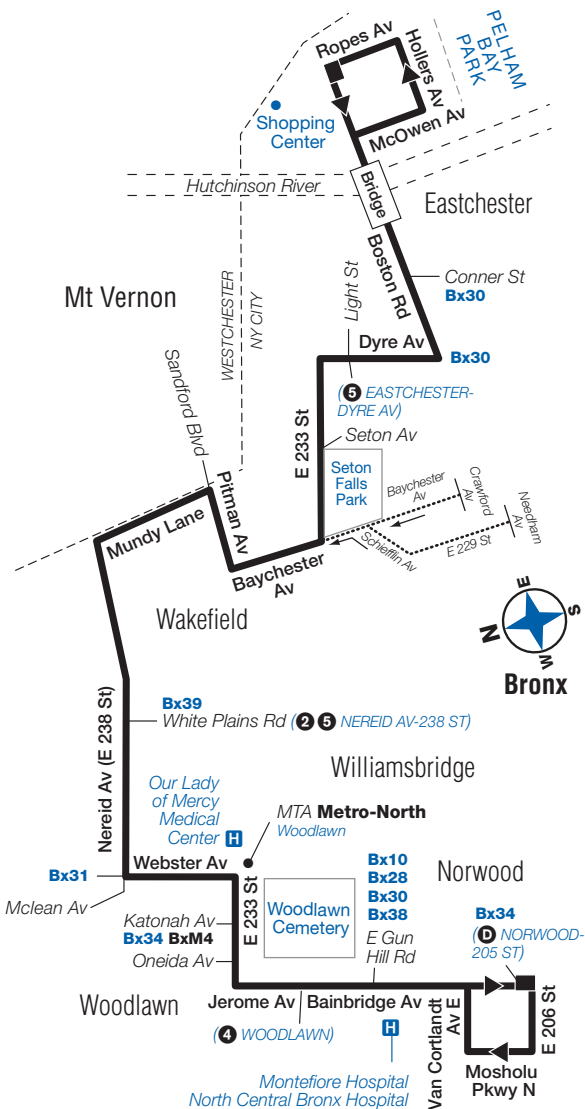

bx016a14065_cs

Bx16 MAP LEGEND

Local/Limited/SBS Bus Transfers: shown in bold blue type.

Express Bus Transfers: shown in bold black type.

Terminal

MTA **Metro-North**
Railroad Station

(5) STATION NAME

Subway Connection

..... Supplemental Service
School Days (early PM)

● Point of Interest

For Accessible subway stations, travel directions and other information:

Call 511 or visit www.mta.info