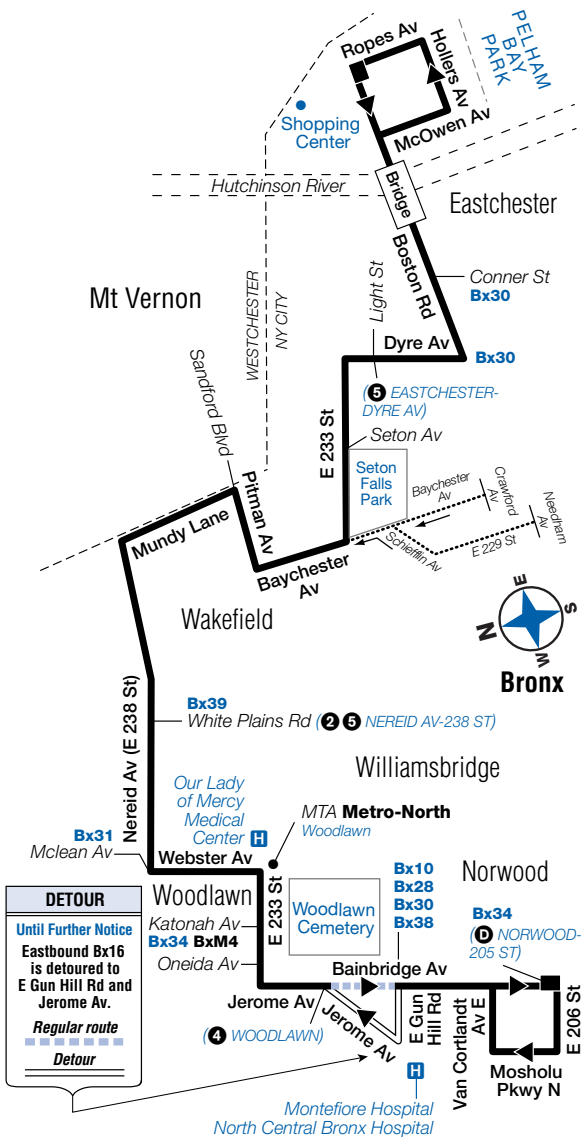

DETOUR
Until Further Notice Eastbound Bx16 is detoured to E Gun Hill Rd and Jerome Av.
Regular route -----
Detour -----

bx016a18222_cs

Bx16 MAP LEGEND

Local/Limited/SBS Bus Transfers: shown in bold blue type.
Express Bus Transfers: shown in bold black type.

 Terminal	MTA Metro-North Railroad Station
5 STATION NAME Subway Connection	..... Supplemental Service School Days (early PM)
● Point of Interest	

For Accessible subway stations, travel directions and other information:

Call 511 or visit www.mta.info