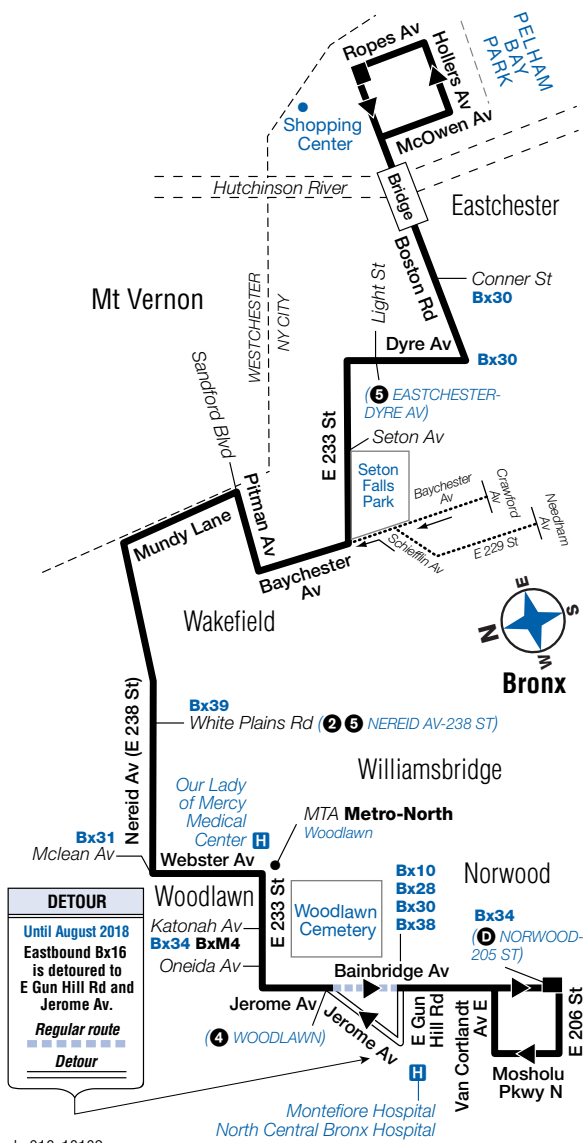

bx016a18102_cs

Bx16 MAP LEGEND

- **Local/Limited/SBS Bus Transfers:** shown in bold blue type.
- **Express Bus Transfers:** shown in bold black type.
- Terminal
- (5) STATION NAME
  Subway Connection
- Point of Interest
- MTA Metro-North
  Railroad Station
- ..... Supplemental Service
  School Days (early PM)

For Accessible subway stations, travel directions and other information:

Call 511 or visit www.mta.info