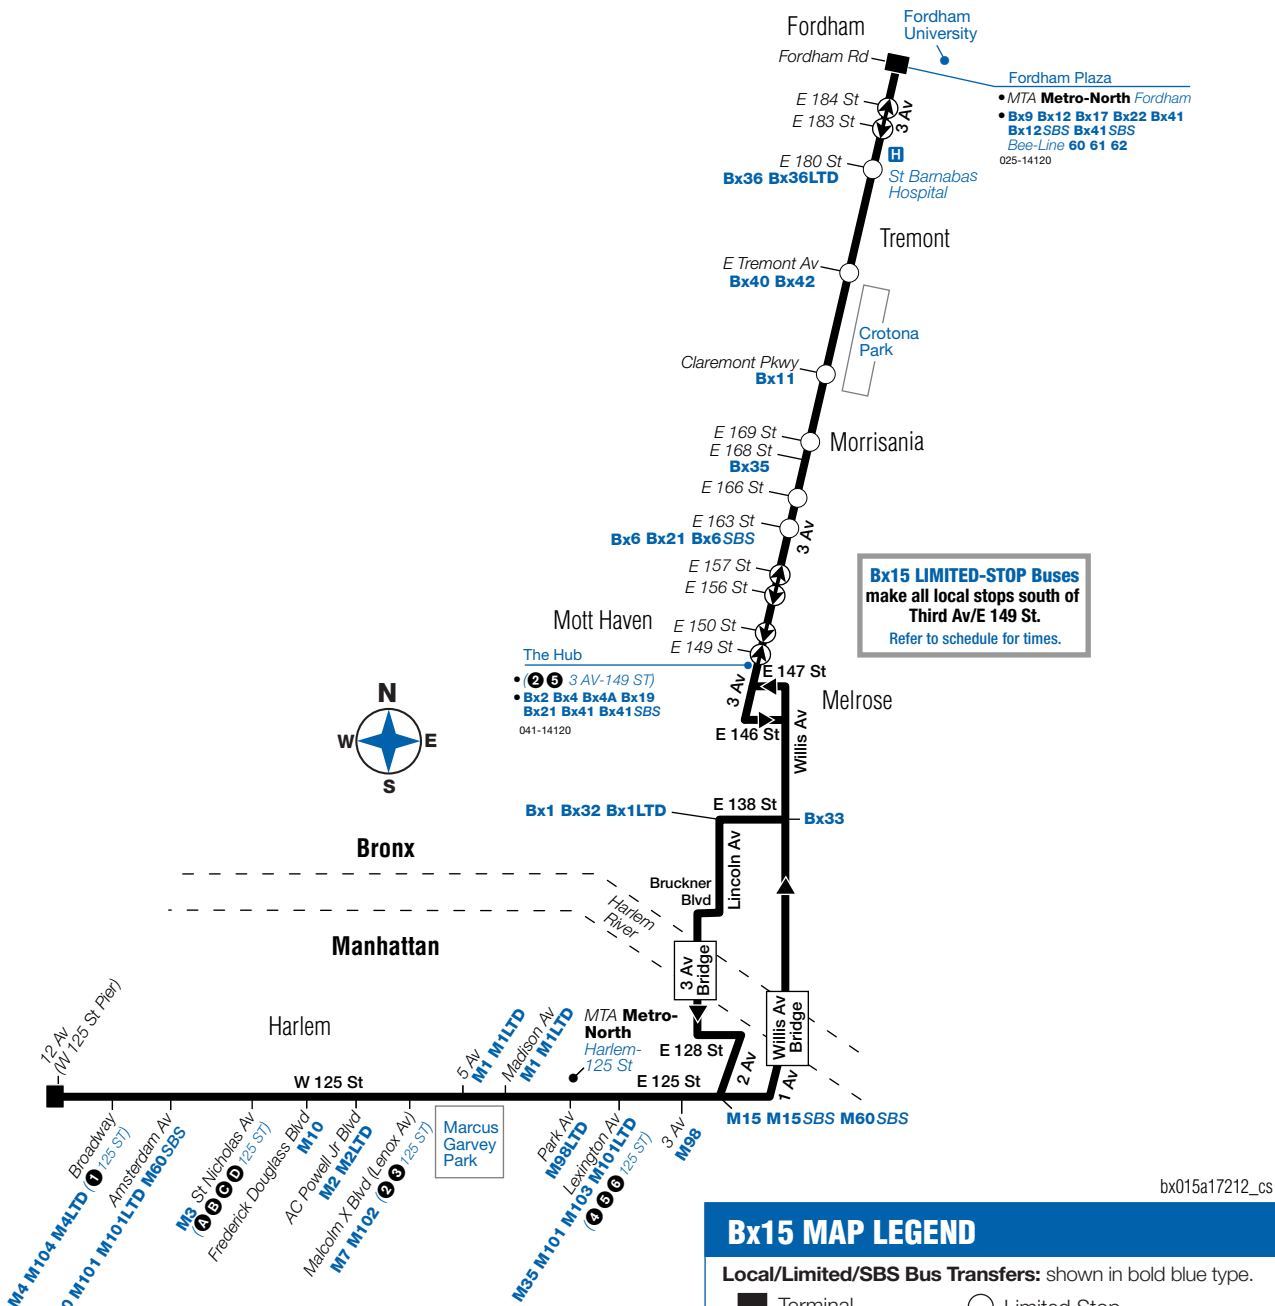

Fordham Plaza

- MTA **Metro-North** *Fordham*
- **Bx9 Bx12 Bx17 Bx22 Bx41**
- **Bx12 SBS Bx41 SBS**
- *Bee-Line 60 61 62*
- 025-14120

Bx15 LIMITED-STOP Buses
make all local stops south of
Third Av/E 149 St.
Refer to schedule for times.

The Hub

- **(2 3 5 3 AV-149 ST)**
- **Bx2 Bx4 Bx4A Bx19**
- **Bx21 Bx41 Bx41 SBS**
- 041-14120

bx015a17212_cs

Bx15 MAP LEGEND

Local/Limited/SBS Bus Transfers: shown in bold blue type.

- Terminal
- Limited Stop
- (C) *STATION NAME*
  Subway Connection
- ➔ Stops in direction indicated
- Point of Interest
- MTA **Metro-North**
  Railroad Station

For Accessible subway stations, travel directions and other information:
Call 511 or visit www.mta.info