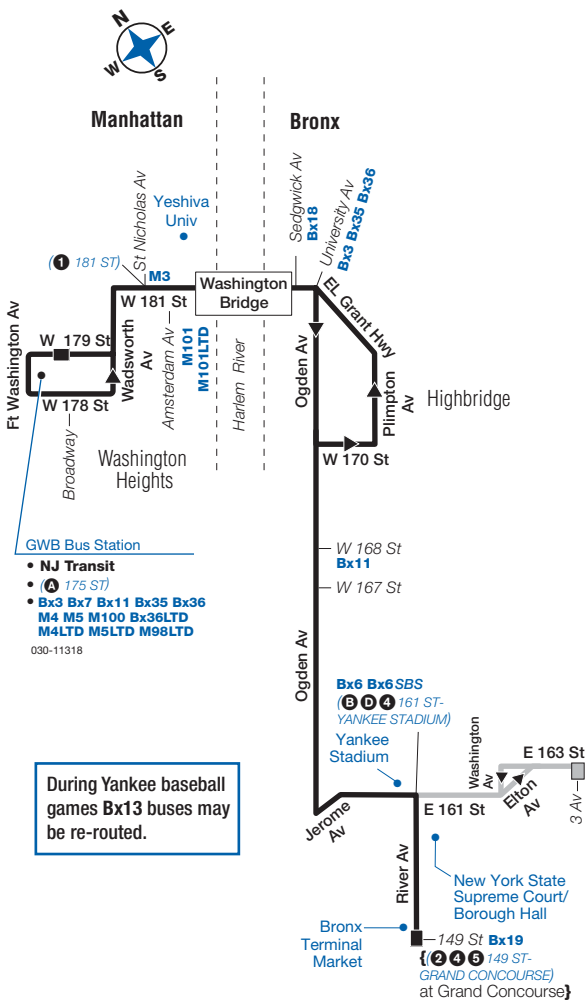

During Yankee baseball games Bx13 buses may be re-routed.

bx013a18219_cs

Bx13 MAP LEGEND

Local/Limited/SBS Bus Transfers: shown in bold blue type.

■ Terminal

■ Part-time Terminal

(**D** STATION NAME)
Subway Connection

— Weekday morning service only

● Point of Interest

For Accessible subway stations, travel directions and other information:

Call 511 or visit www.mta.info