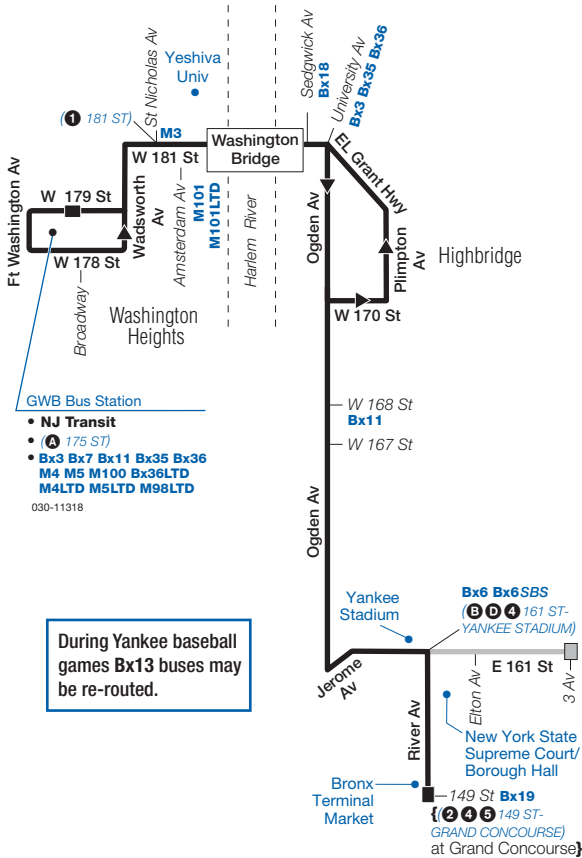

Manhattan

Bronx

GWB Bus Station

- NJ Transit
- (A) 175 ST
- Bx3 Bx7 Bx11 Bx35 Bx36
  M4 M5 M100 Bx36LTD
  M4LTD M5LTD M98LTD

030-11318

During Yankee baseball games Bx13 buses may be re-routed.

bx013a17212_cs

Bx13 MAP LEGEND

Local/Limited/SBS Bus Transfers: shown in bold blue type.

Terminal

Part-time Terminal

(D) STATION NAME
Subway Connection

Weekday morning service only

• Point of Interest

For Accessible subway stations, travel directions and other information:

Call 511 or visit www.mta.info