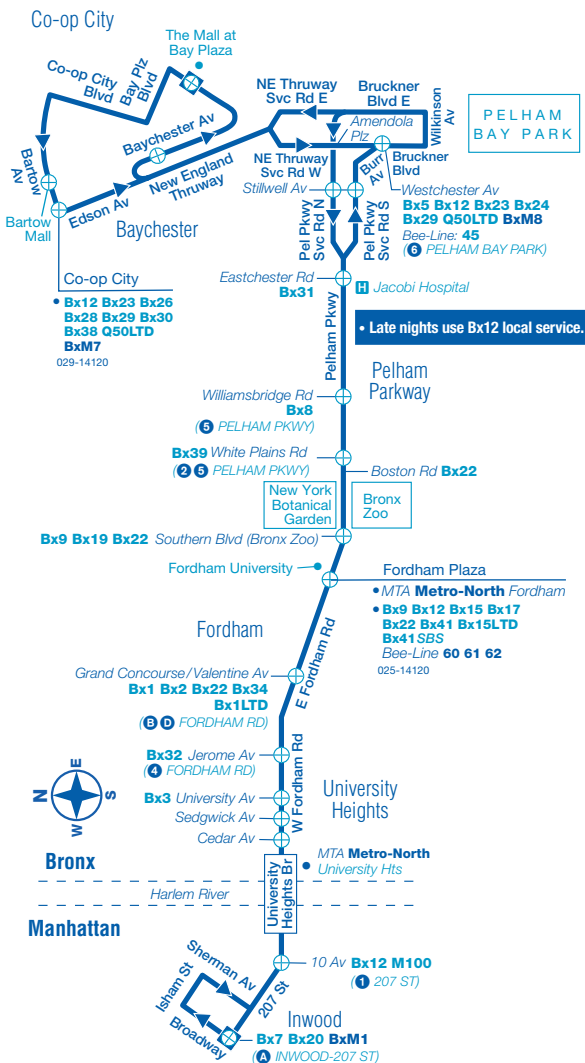

bx012s16334_cs

Bx12 + selectbus service MAP LEGEND

Local/Limited/SBS Bus Transfers: shown in bold light blue type.

Express Bus Transfers: shown in bold dark blue type.

+selectbus service

Terminal

Stop

MTA Metro-North
Railroad Station

(2) STATION NAME

Subway Connection

Summer only – Bx12
local buses provide service
to Orchard Beach

● Point of Interest

For Accessible subway stations, travel directions
and other information:

Call 511 or visit www.mta.info