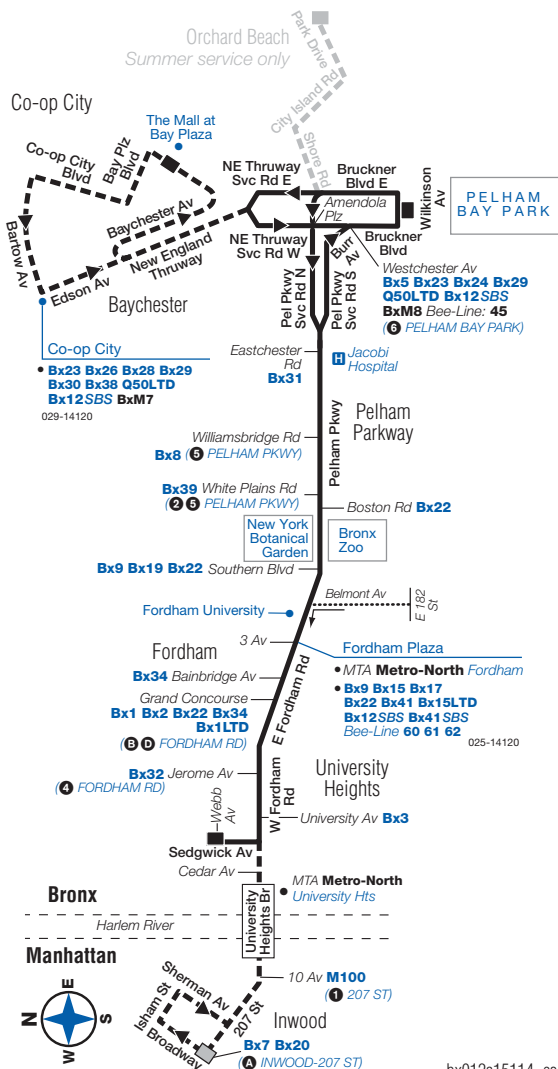

bx012a15114_cs

Bx12 MAP LEGEND

Local/Limited/SBS Bus Transfers: shown in bold blue type.
Express Bus Transfers: shown in bold black type.

- Terminal
- Point of Interest
- ▣ Part-time Terminal
- ..... Supplemental Service School Days (early PM)
- (2) STATION NAME
  Subway Connection
- --- Local Service in Place of +SelectBusService, Night-time Only
- MTA **Metro-North** Railroad Station
- --- Summer Only

For Accessible subway stations, travel directions and other information:

Call 511 or visit www.mta.info