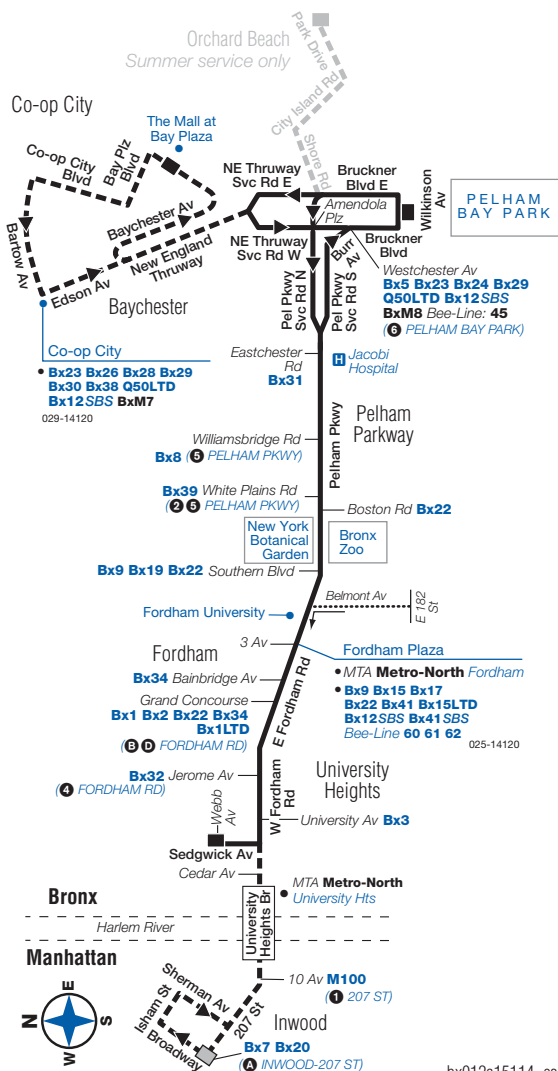

bx012a15114_cs

Bx12 MAP LEGEND

Local/Limited/SBS Bus Transfers: shown in bold blue type.

Express Bus Transfers: shown in bold black type.

■ Terminal

▣ Part-time Terminal

(2) STATION NAME

Subway Connection

MTA Metro-North

Railroad Station

● Point of Interest

..... Supplemental Service
School Days (early PM)

--- Local Service in Place
of +SelectBusService,
Night-time Only

--- Summer Only

For Accessible subway stations, travel directions
and other information:

Call 511 or visit www.mta.info