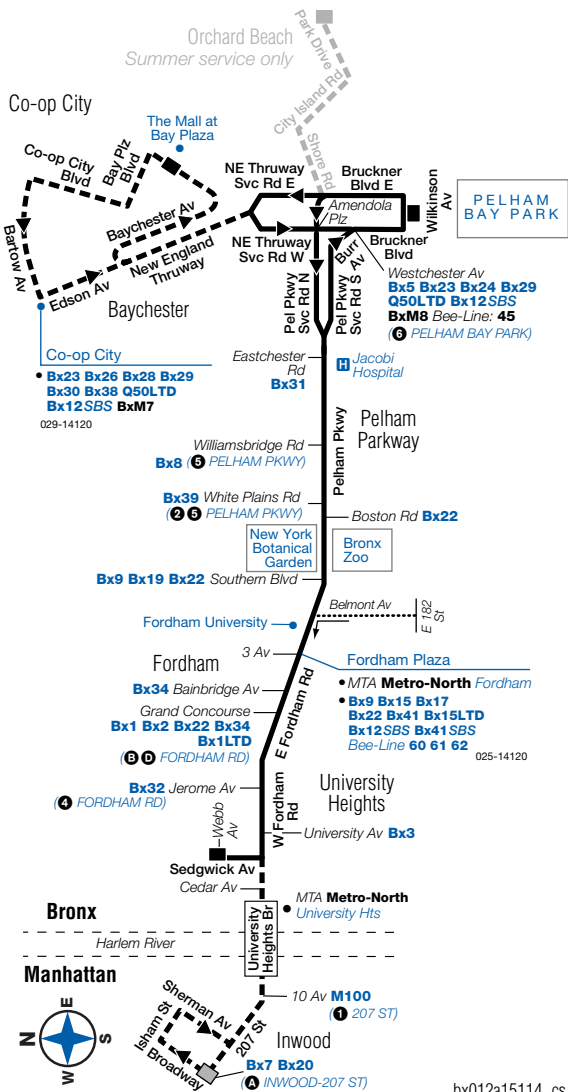

Bx12 MAP LEGEND

Local/Limited/SBS Bus Transfers: shown in bold blue type.

Express Bus Transfers: shown in bold black type.

Terminal

Part-time Terminal

(2) STATION NAME

Subway Connection

MTA Metro-North
Railroad Station

● Point of Interest

..... Supplemental Service
School Days (early PM)

--- Local Service in Place
of +SelectBusService,
Night-time Only

--- Summer Only

For Accessible subway stations, travel directions
and other information:

Call 511 or visit www.mta.info