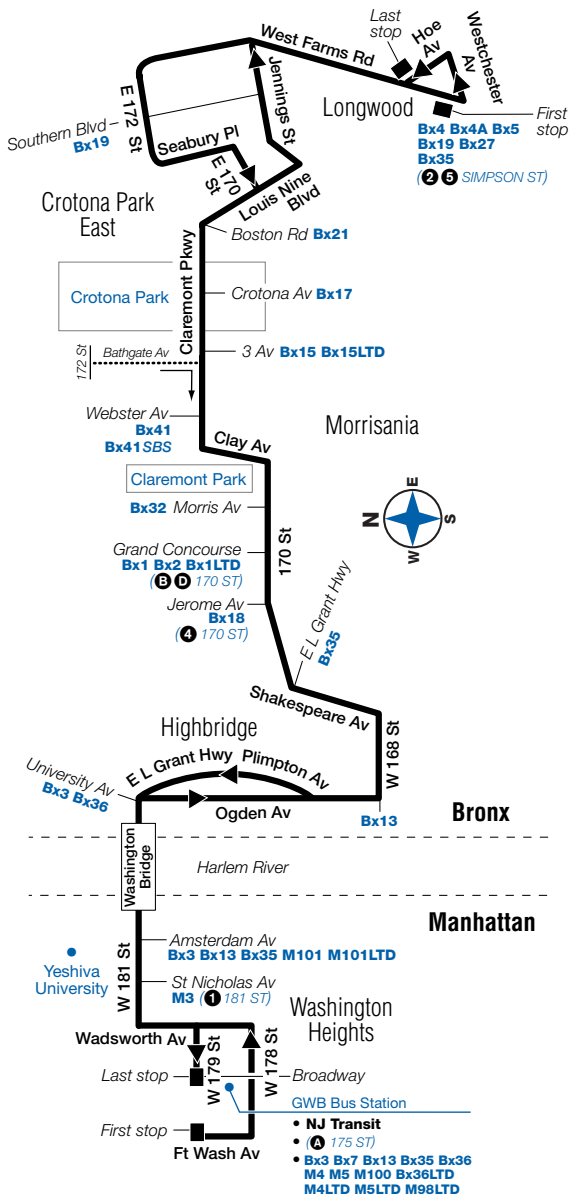

bx011a14183_cs

030-11318

Bx11 MAP LEGEND

Local/Limited/SBS Bus Transfers: shown in bold blue type.

Terminal

● Point of Interest

(1 STATION NAME)

Subway Connection

..... Supplemental Service School Days (early PM)

For Accessible subway stations, travel directions and other information:

Call 511 or visit www.mta.info