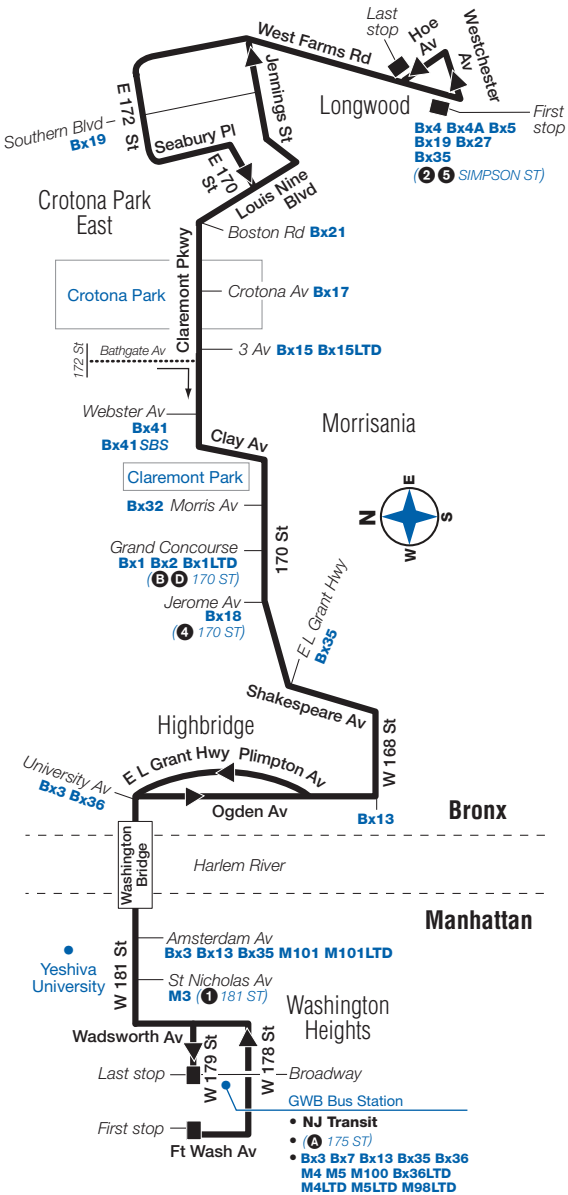

bx011a14183_cs

Bx11 MAP LEGEND

1. **Local/Limited/SBS Bus Transfers:** shown in bold blue type.
2. Terminal
   - Point of Interest
   - (1 STATION NAME) Subway Connection
   - ..... Supplemental Service School Days (early PM)

For Accessible subway stations, travel directions and other information:
Call 511 or visit www.mta.info