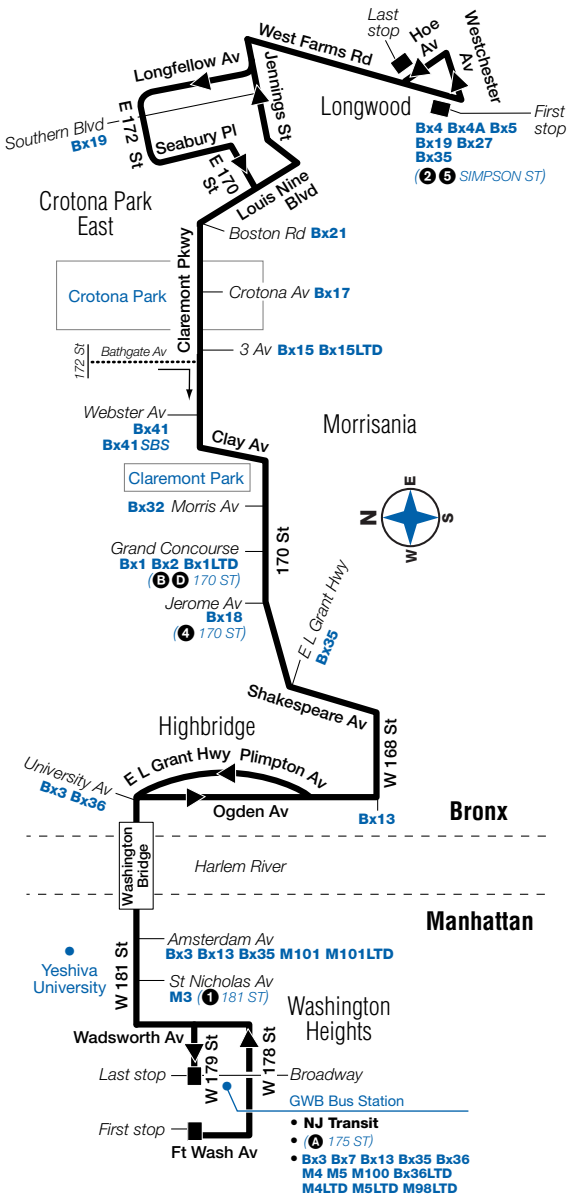

bx011a18277_cs

030-11318

Bx11 MAP LEGEND

Local/Limited/SBS Bus Transfers: shown in bold blue type.

- Terminal
- Point of Interest
- (1 STATION NAME) Subway Connection
- ..... Supplemental Service School Days (early PM)

For Accessible subway stations, travel directions and other information:

Call 511 or visit www.mta.info