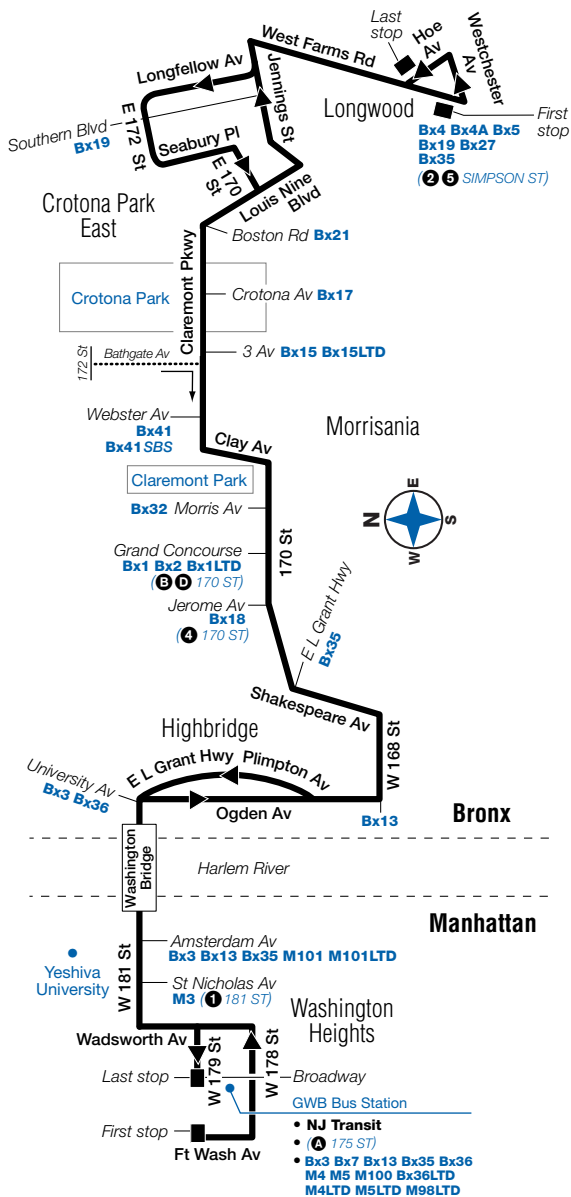

bx011a18277_cs

Bx11 MAP LEGEND

Local/Limited/SBS Bus Transfers: shown in bold blue type.

Terminal

• Point of Interest

(1 STATION NAME)

Subway Connection

..... Supplemental Service School Days (early PM)

For Accessible subway stations, travel directions and other information:

Call 511 or visit www.mta.info