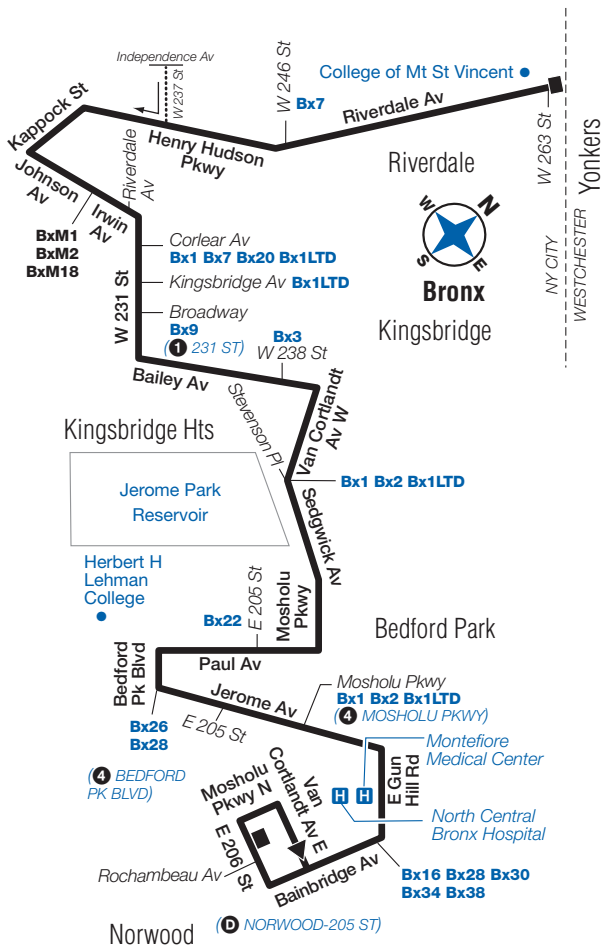

bx010a16208_cs

Bx10 MAP LEGEND

Local/Limited/SBS Bus Transfers: shown in bold blue type.

Express Bus Transfers: shown in bold black type.

■ Terminal

● Point of Interest

(1) STATION NAME

..... Supplemental Service

Subway Connection

School Days (early PM)

For Accessible subway stations, travel directions and other information:

Call 511 or visit www.mta.info