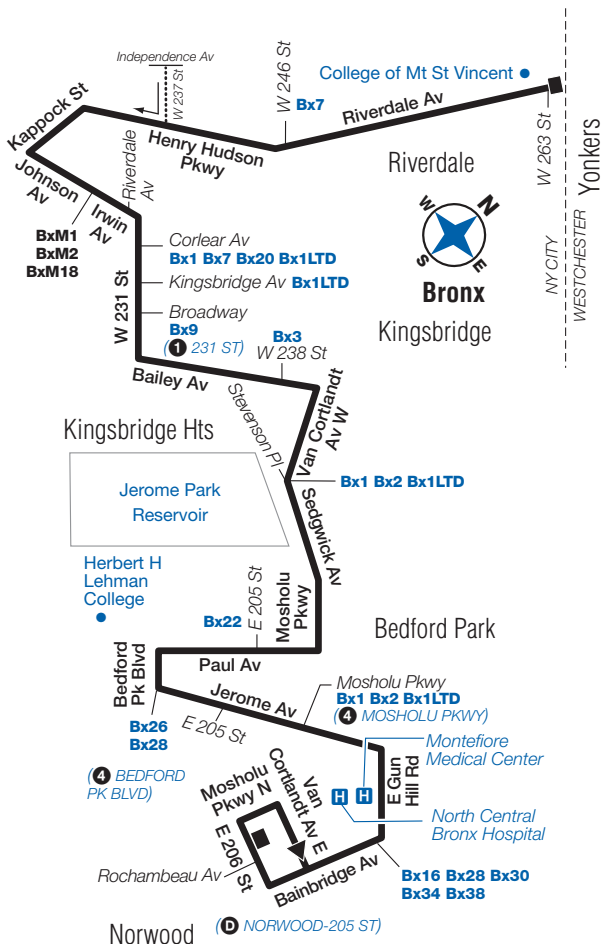

bx010a16208_cs

Bx10 MAP LEGEND

Local/Limited/SBS Bus Transfers: shown in bold blue type.

Express Bus Transfers: shown in bold black type.

Terminal

Point of Interest

(1) STATION NAME

Subway Connection

..... Supplemental Service

School Days (early PM)

For Accessible subway stations, travel directions and other information:

Call 511 or visit www.mta.info