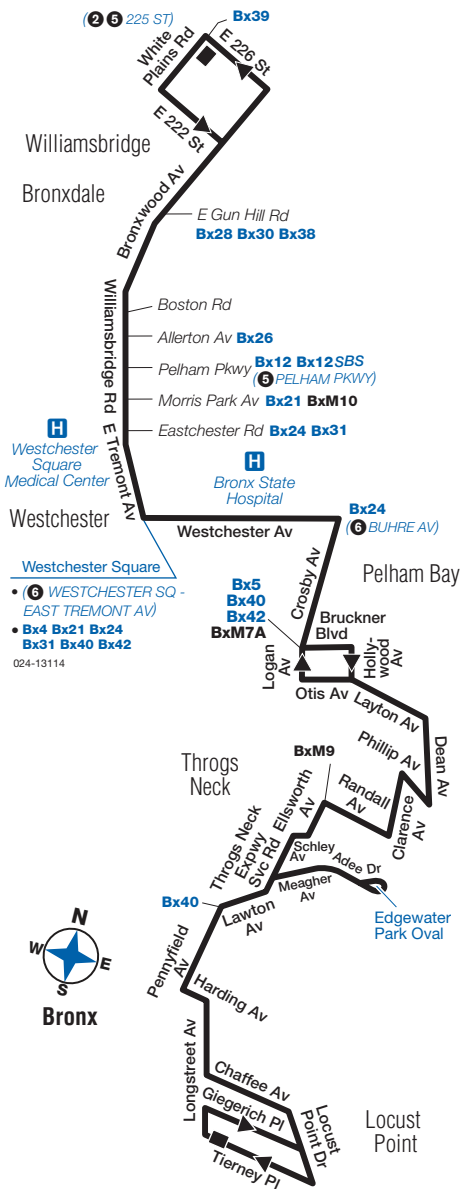

bx008a14210_cs

Bx8 MAP LEGEND

Local/Limited/SBS Bus Transfers: shown in bold blue type.
Express Bus Transfers: shown in bold black type.

Terminal

Point of Interest

(2) STATION NAME
Subway Connection

For Accessible subway stations, travel directions and other information:

Call 511 or visit www.mta.info