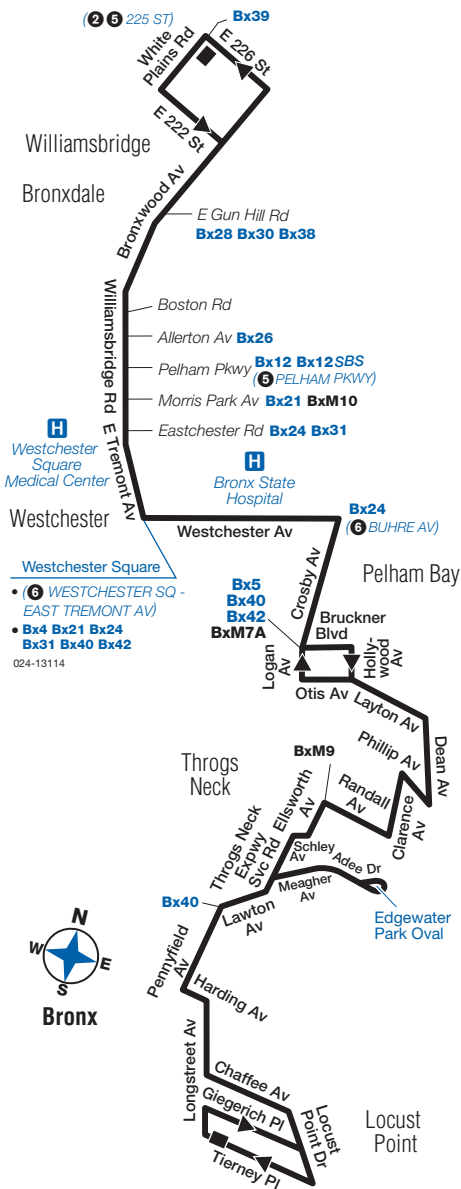

bx008a14210_cs

Bx8 MAP LEGEND

Local/Limited/SBS Bus Transfers: shown in bold blue type.
Express Bus Transfers: shown in bold black type.

Terminal

(2) STATION NAME
Subway Connection

● Point of Interest

For Accessible subway stations, travel directions and other information:

Call 511 or visit www.mta.info