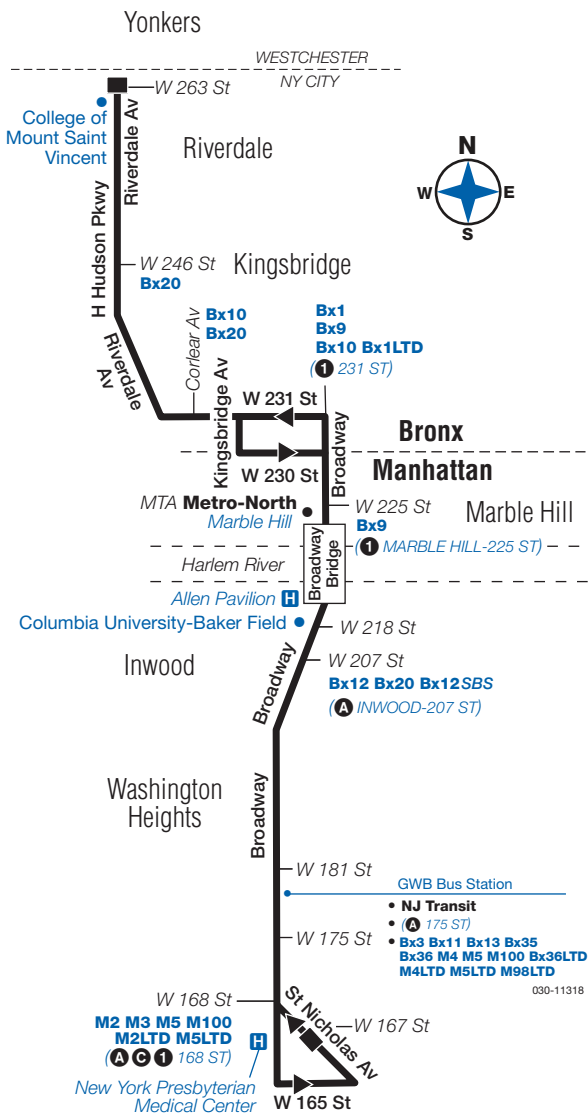

bx007a17104_cs

Bx7 MAP LEGEND

Local/Limited/SBS Bus Transfers: shown in bold blue type.

Terminal

• Point of Interest

(A) STATION NAME
Subway Connection

MTA Metro-North
Railroad Station

For Accessible subway stations, travel directions
and other information:

Call 511 or visit www.mta.info