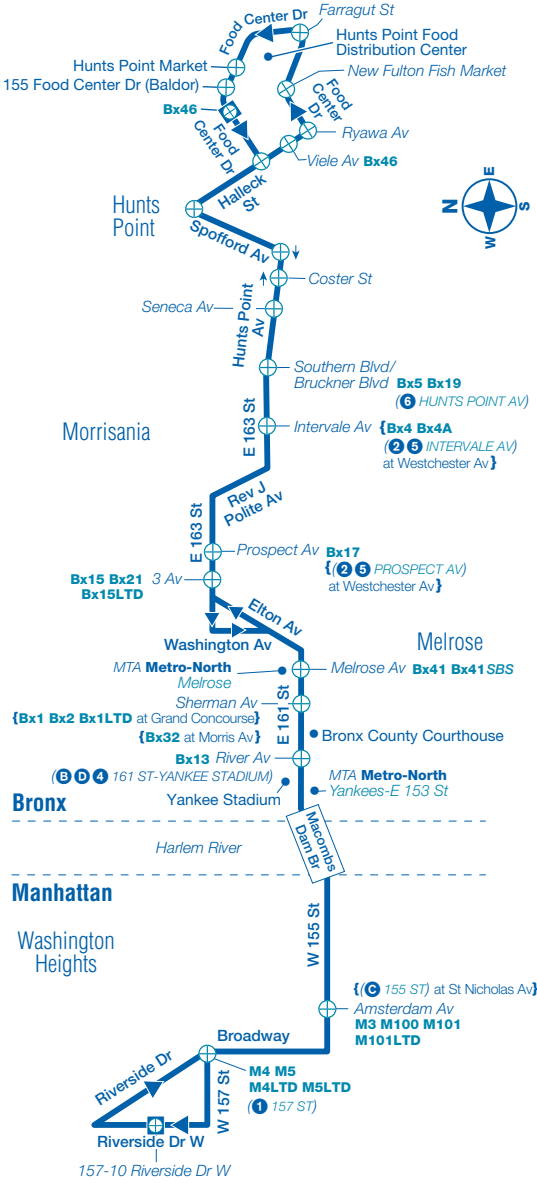

bx006s18214_cs

Bx6 +selectbusservice MAP LEGEND

Local/Limited/SBS Bus Transfers: shown in bold light blue type.

- Terminal
- Stop
- Point of Interest
- (2 STATION NAME) Subway Connection
- MTA **Metro-North** Railroad Station

For Accessible subway stations, travel directions and other information:
Call 511 or visit www.mta.info